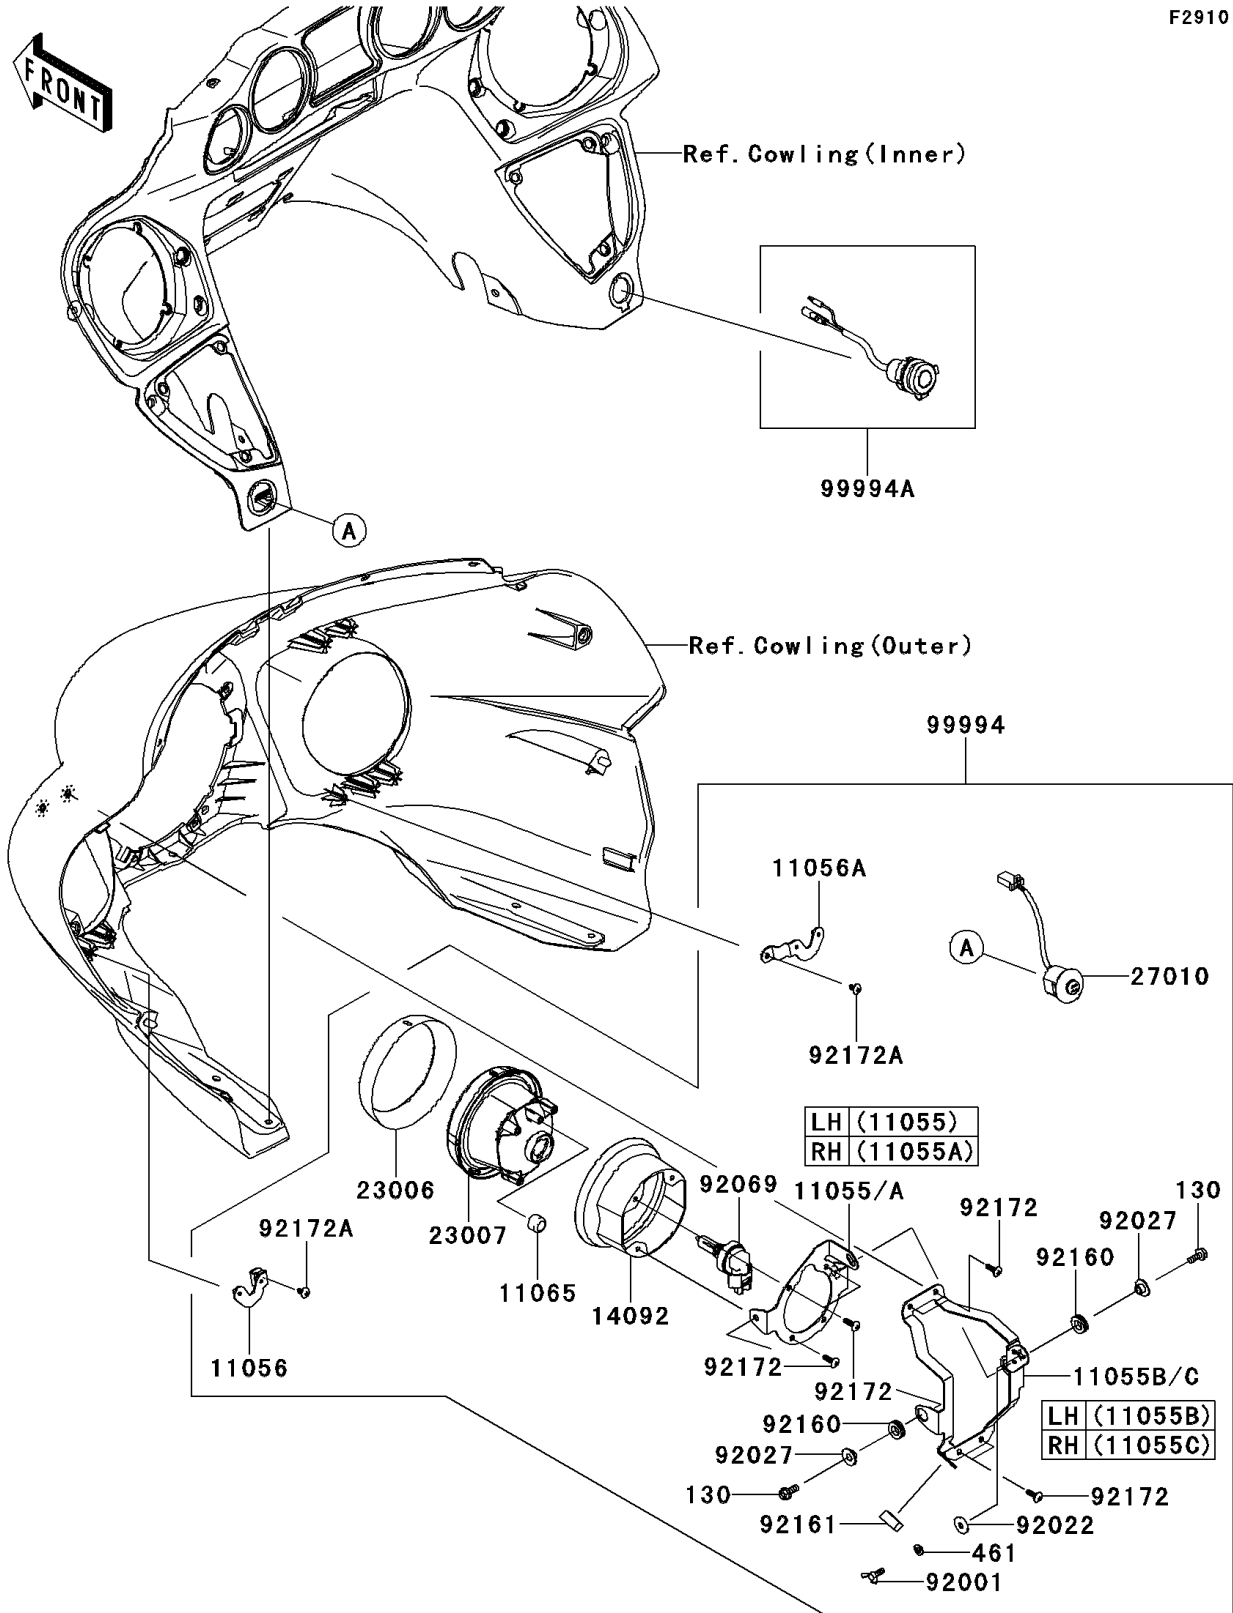

# 2012 VULCAN® 1700 VAQUERO® PARTS DIAGRAM

Accessory(Aux Driving Light)

F2910

## 2012 VULCAN® 1700 VAQUERO® PARTS LIST

Accessory(Aux Driving Light)

ITEM NAME	PART NUMBER	QUANTITY
BOLT-FLANGED,6X16 (Ref # 130)	130AA0616	4
WASHER-SPRING,6MM (Ref # 461)	461DA0600	2
BRACKET,AIMING,LH (Ref # 11055)	11055-0730	1
BRACKET,AIMING,RH (Ref # 11055A)	11055-0990	1
BRACKET,AIMING,LH (Ref # 11055B)	11055-1779	1
BRACKET,AIMING,RH (Ref # 11055C)	11055-1780	1
BRACKET,SUB LAMP,LH,LWR (Ref # 11056)	11056-1145	1
BRACKET,SUB LAMP,RH,LWR (Ref # 11056A)	11056-1146	1
CAP (Ref # 11065)	11065-0135	2
COVER (Ref # 14092)	14092-0130	2
RIM-LAMP (Ref # 23006)	23006-0015	2
LENS-COMP,SUB LAMP (Ref # 23007)	23007-0118	2
SWITCH,SUB LAMP (Ref # 27010)	27010-0107	1
BOLT,WING,6X15 (Ref # 92001)	92001-1703	2
WASHER,6.5X20X1.6 (Ref # 92022)	92022-1557	2
COLLAR,L=7.4 (Ref # 92027)	92027-1848	4
BULB,12V 35W,H8 (Ref # 92069)	92069-0054	2
DAMPER (Ref # 92160)	92160-1278	4
DAMPER (Ref # 92161)	92161-0718	2
SCREW,TAPPING,5X16 (Ref # 92172)	92172-0238	14
SCREW,TAPPING,5X10 (Ref # 92172A)	92172-1061	2
KIT-ACCESSORY,AUX DRIVING LT (Ref # 99994)	99994-0236	1
KIT-ACCESSORY,DC SOCKET (Ref # 99994A)	99994-0237	1