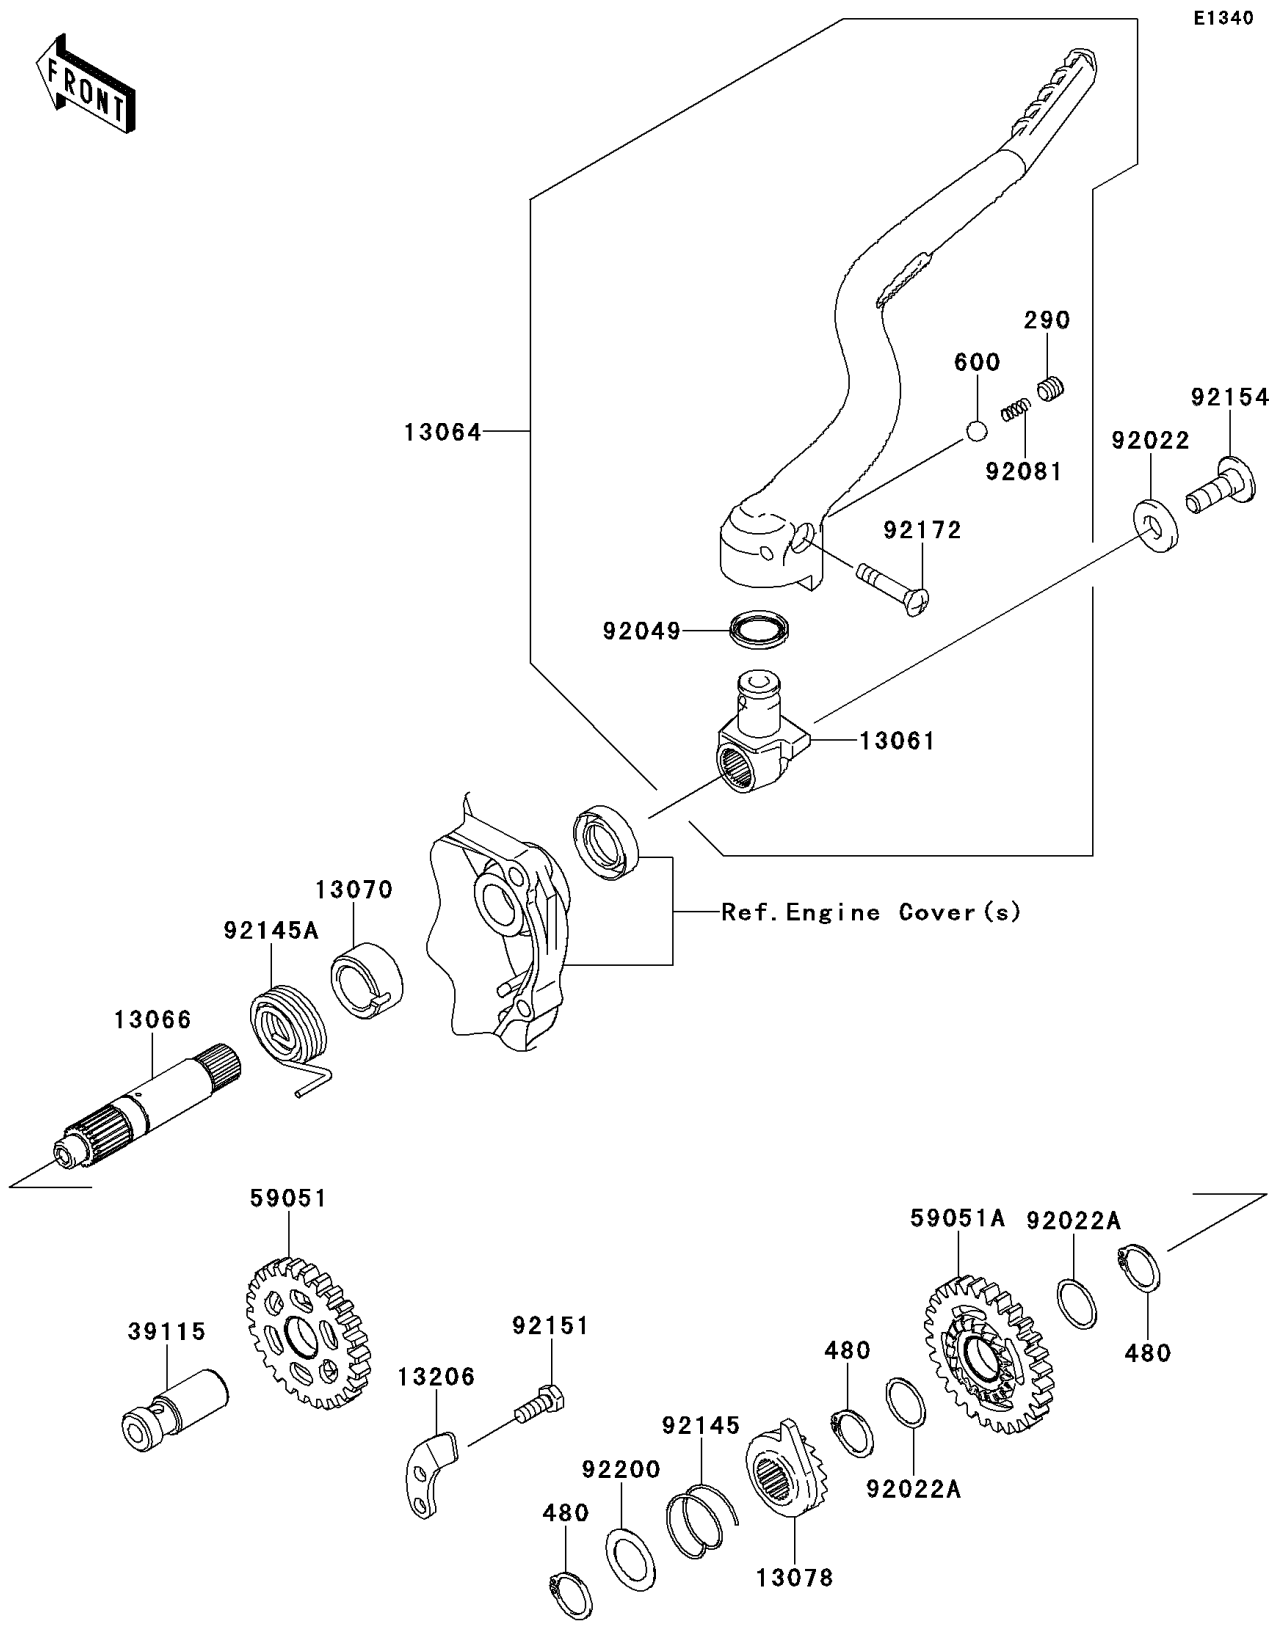

# 2014 KX™ 250F PARTS DIAGRAM

## 2014 KX™ 250F PARTS LIST

### Kickstarter Mechanism

ITEM NAME	PART NUMBER	QUANTITY
SCREW-SET-SOCKET,8X8 (Ref # 290)	290CA0808	1
CIRCLIP-TYPE-C,18MM (Ref # 480)	480J1800	3
BALL-STEEL,1/4 (Ref # 600)	600A0800	1
BOSS (Ref # 13061)	13061-0357	1
LEVER-ASSY-KICK (Ref # 13064)	13064-0067	1
SHAFT-KICK (Ref # 13066)	13066-0004	1
GUIDE (Ref # 13070)	13070-0011	1
RATCHET (Ref # 13078)	13078-0559	1
GUIDE-KICK (Ref # 13206)	13206-0008	1
SHAFT-IDLER,KICK (Ref # 39115)	39115-0565	1
GEAR-SPUR,KICK STARTER,26T (Ref # 59051)	59051-0089	1
GEAR-SPUR,KICK STARTER,28T (Ref # 59051A)	59051-0723	1
WASHER,10X22X3.2 (Ref # 92022)	92022-1944	1
WASHER,18.3X22X0.5 (Ref # 92022A)	92022-271	2
SEAL-OIL,KICK PEDAL (Ref # 92049)	92049-1387	1
SPRING,KICK PEDAL (Ref # 92081)	92081-020	1
SPRING (Ref # 92145)	92145-0499	1
SPRING (Ref # 92145A)	92145-0811	1
BOLT,6X16 (Ref # 92151)	92151-1652	1
BOLT,SOCKET,8X25 (Ref # 92154)	92154-0898	1
SCREW,6X33 (Ref # 92172)	92172-0248	1
WASHER,18.3X27.5X0.5 (Ref # 92200)	92200-0378	1