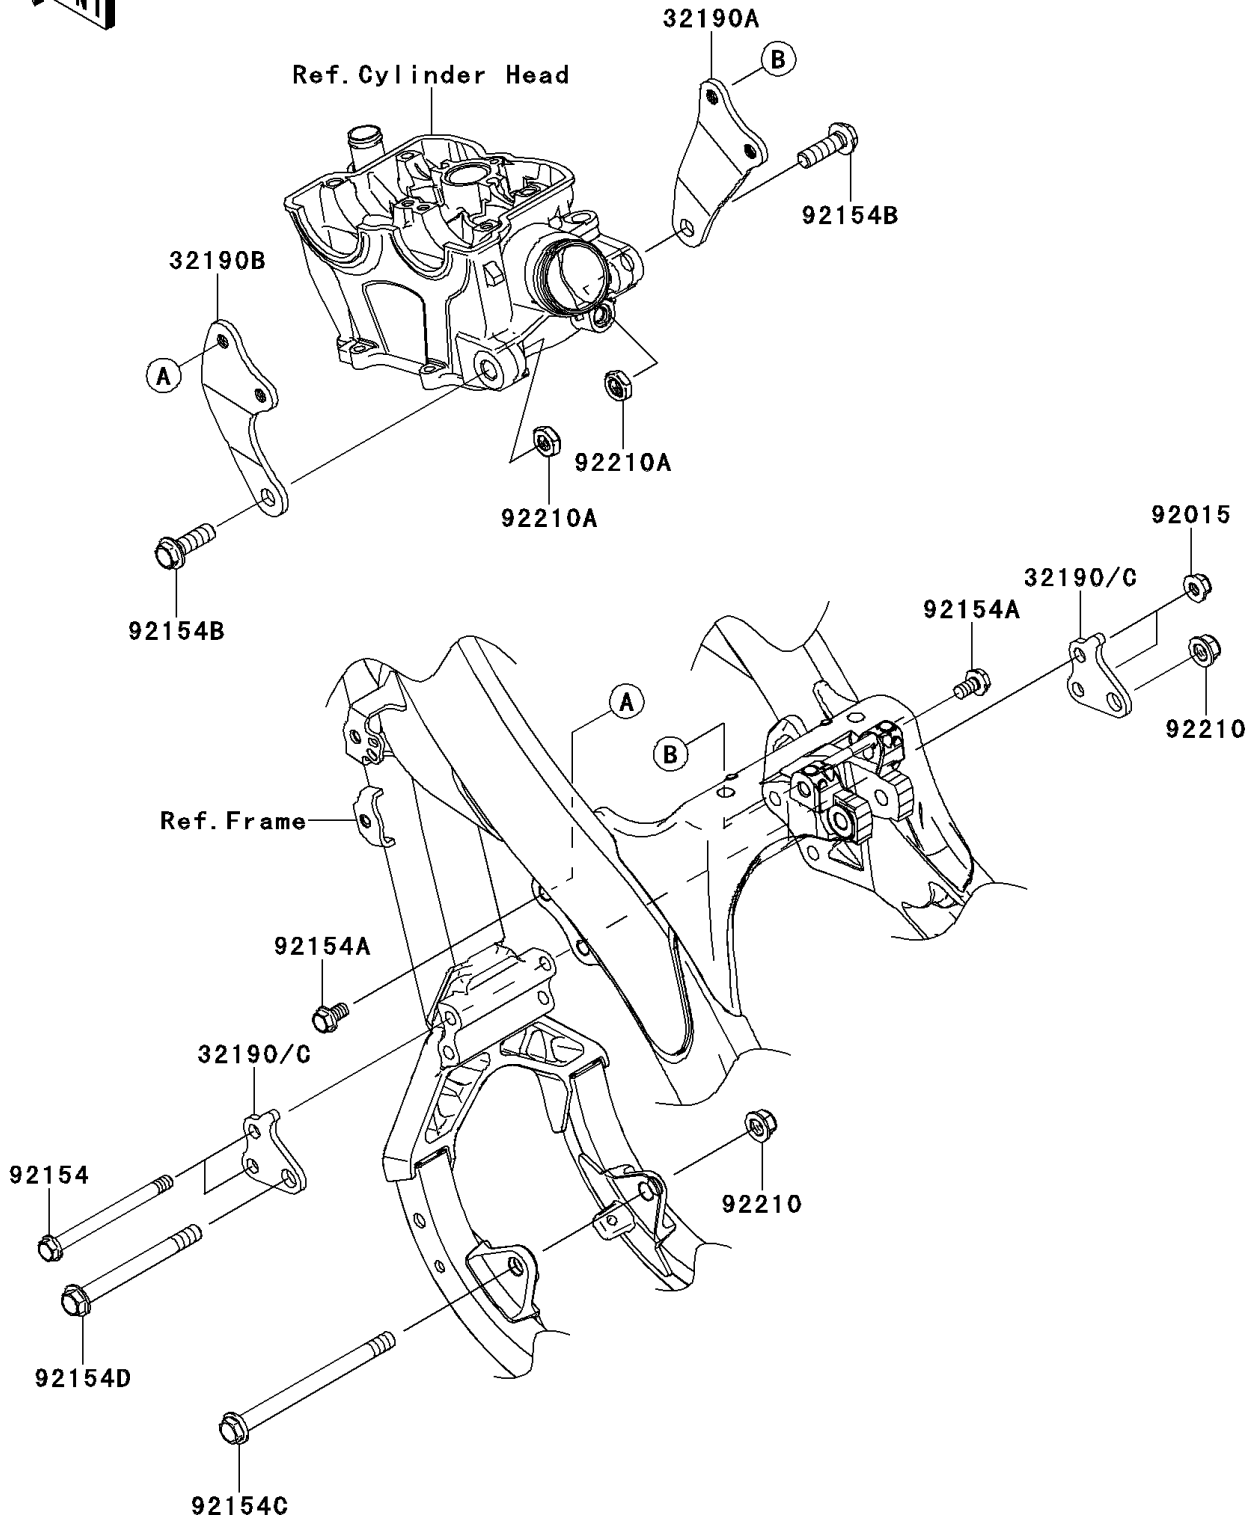

2013 KX™ 250F PARTS DIAGRAM

Engine Mount

F2122

2013 KX™ 250F PARTS LIST

Engine Mount

ITEM NAME	PART NUMBER	QUANTITY
BRACKET-ENGINE,FR (Ref # 32190)	32190-0461	2
BRACKET-ENGINE,UPP,RH (Ref # 32190A)	32190-0478	1
BRACKET-ENGINE,UPP,LH (Ref # 32190B)	32190-0607	1
NUT,8MM (Ref # 92015)	92015-1432	2
BOLT,FLANGED,8X98 (Ref # 92154)	92154-0378	2
BOLT,FLANGED,8X14 (Ref # 92154A)	92154-0380	4
BOLT,FLANGED,10X32 (Ref # 92154B)	92154-0381	2
BOLT,FLANGED,10X130 (Ref # 92154C)	92154-0517	1
BOLT,FLANGED,10X100 (Ref # 92154D)	92154-0518	1
NUT,LOCK,FLANGED,10MM (Ref # 92210)	92210-1080	2
NUT,LOCK,10MM (Ref # 92210A)	92210-1184	2