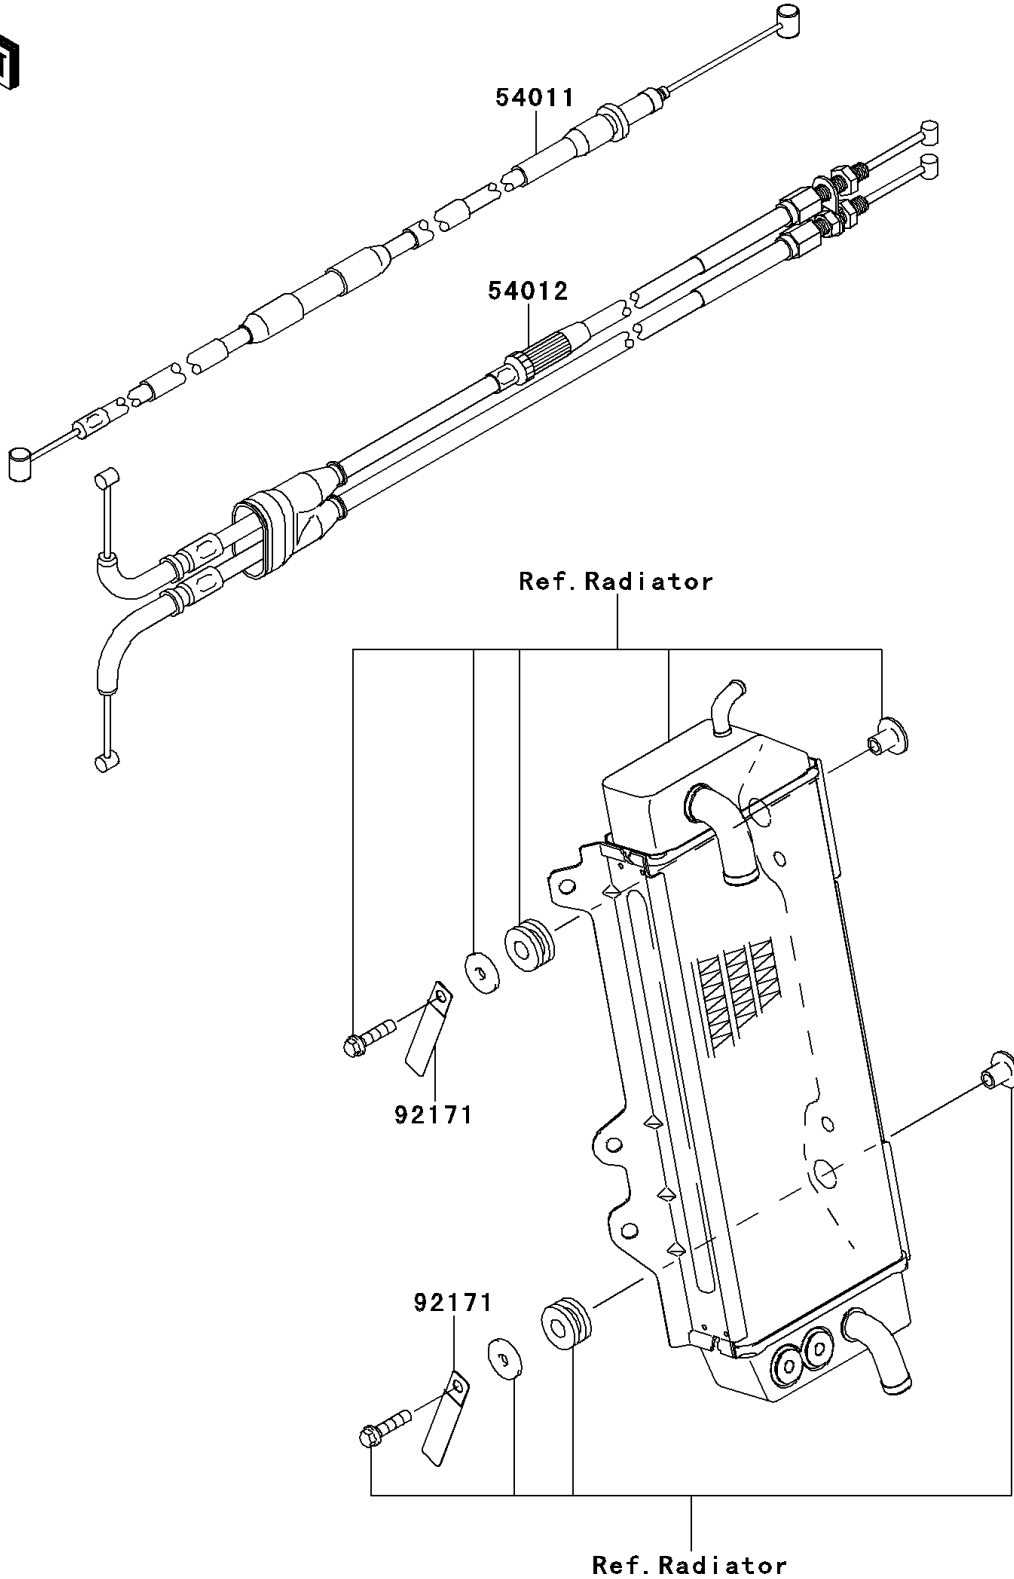

2014 KX™ 250F PARTS DIAGRAM

Cables

F2540

2014 KX™ 250F PARTS LIST

Cables

| ITEM NAME | PART NUMBER | QUANTITY |
|------------------------------|-------------|----------|
| CABLE-CLUTCH (Ref # 54011) | 54011-0569 | 1 |
| CABLE-THROTTLE (Ref # 54012) | 54012-0591 | 1 |
| CLAMP (Ref # 92171) | 92171-0652 | 2 |