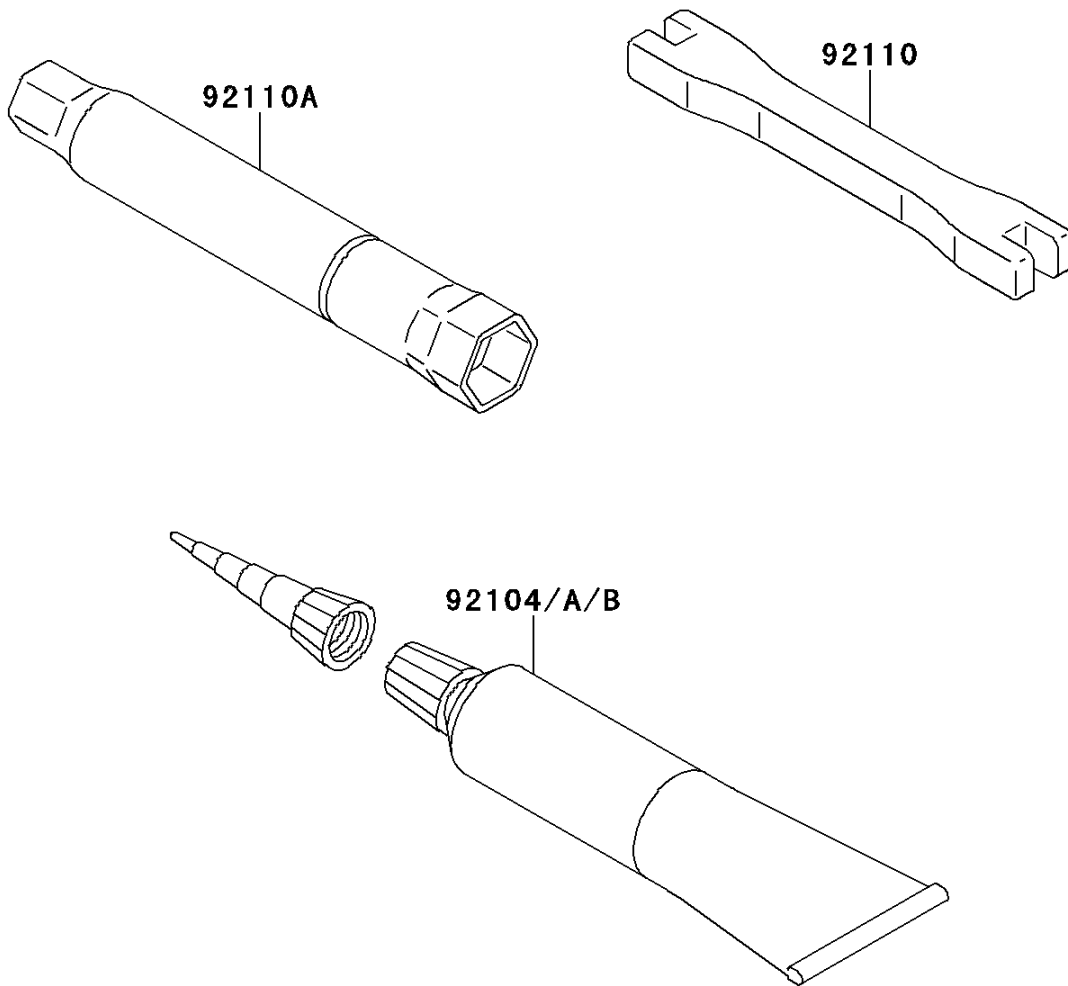

2014 KX™ 250F PARTS DIAGRAM

Owner's Tools

F2810

2014 KX™ 250F PARTS LIST

Owner's Tools

ITEM NAME	PART NUMBER	QUANTITY
GASKET-LIQUID,TB1211F,CLEAR (Ref # 92104)	92104-0004	1
GASKET-LIQUID,TB1216,GRAY (Ref # 92104A)	92104-1063	1
GASKET-LIQUID,TB1216B,BLACK (Ref # 92104B)	92104-1064	1
TOOL-WRENCH,NIPPLE,6X8 (Ref # 92110)	92110-0004	1
TOOL-WRENCH,BOX,16MM (Ref # 92110A)	92110-0005	1