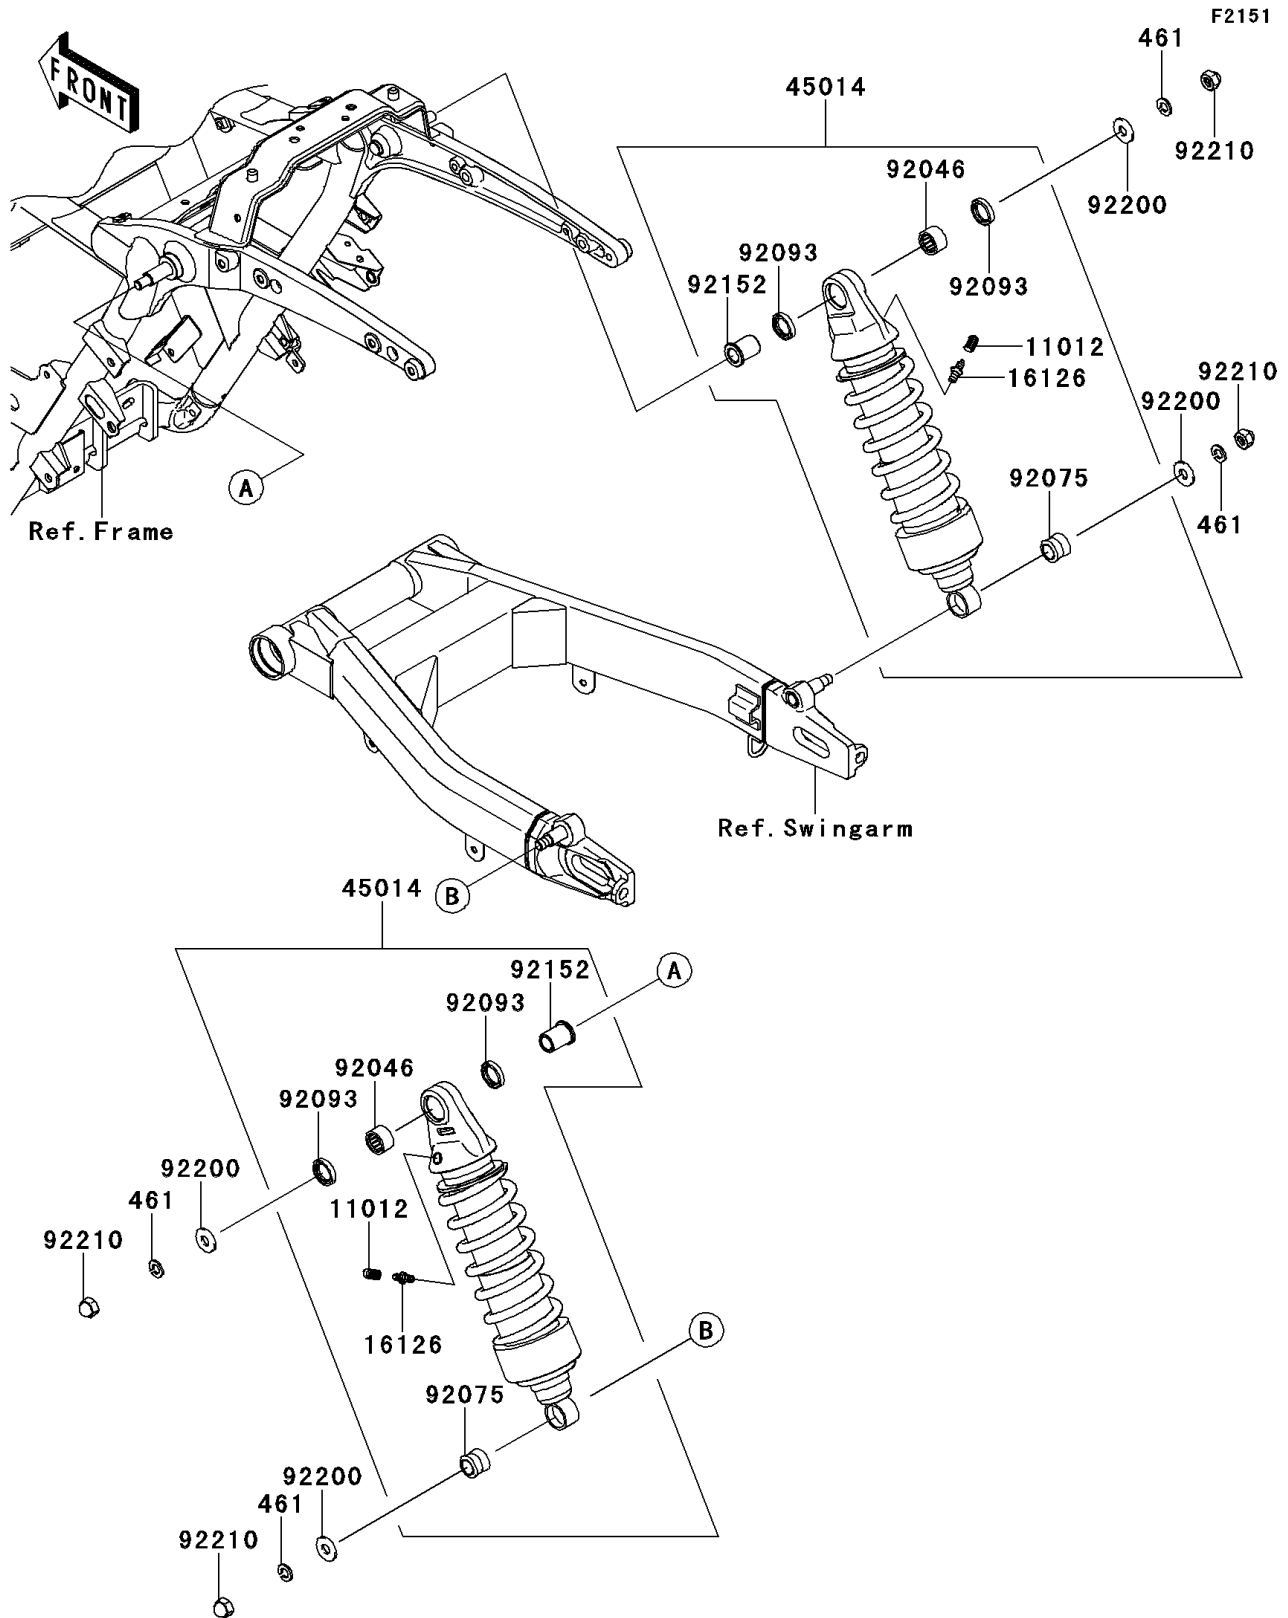

2013 VULCAN® 1700 VOYAGER® PARTS DIAGRAM

Suspension/Shock Absorber

2013 VULCAN® 1700 VOYAGER® PARTS LIST

Suspension/Shock Absorber

ITEM NAME	PART NUMBER	QUANTITY
WASHER-SPRING,10MM (Ref # 461)	461S1000	4
CAP (Ref # 11012)	11012-1283	2
VALVE,AIR (Ref # 16126)	16126-0013	2
SHOCKABSORBER (Ref # 45014)	45014-0208	2
BEARING-NEEDLE (Ref # 92046)	92046-1296	2
DAMPER,SHOCKABSORBER (Ref # 92075)	92075-1387	2
SEAL (Ref # 92093)	92093-1552	4
COLLAR (Ref # 92152)	92152-1336	2
WASHER,10.5X26X2.5 (Ref # 92200)	92200-1565	4
NUT,CAP,10MM (Ref # 92210)	92210-1128	4