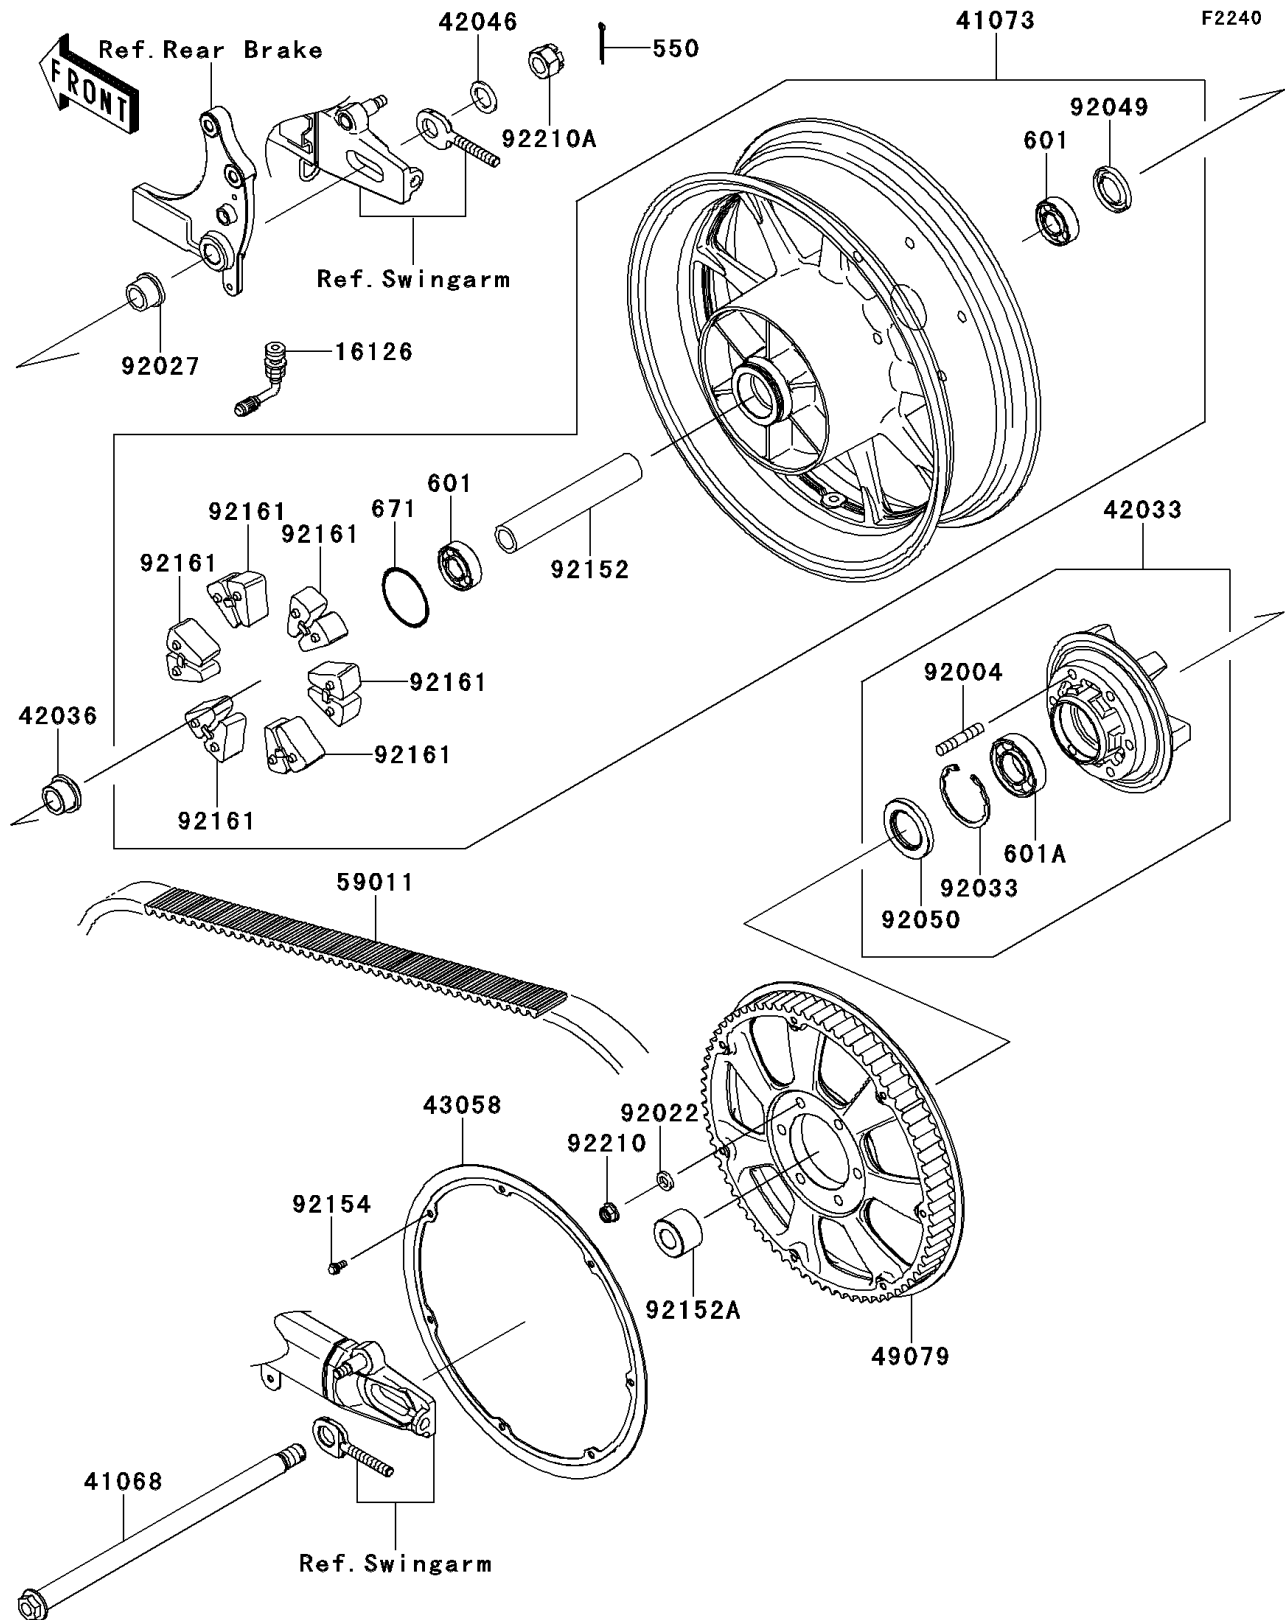

# 2013 VULCAN® 1700 VOYAGER® PARTS DIAGRAM

## Rear Wheel/Chain

## 2013 VULCAN® 1700 VOYAGER® PARTS LIST

### Rear Wheel/Chain

ITEM NAME	PART NUMBER	QUANTITY
PIN-COTTER,4.0X35 (Ref # 550)	550AA4035	1
BEARING-BALL,6204UUC3 (Ref # 601)	601B6204UU	2
BEARING-BALL,#6206UUC3 (Ref # 601A)	601B6206UU	1
O RING,60MM (Ref # 671)	671B2560	1
VALVE (Ref # 16126)	16126-1365	1
AXLE,RR (Ref # 41068)	41068-0057	1
WHEEL-ASSY,RR,BLACK (Ref # 41073)	41073-0136-18	1
COUPLING-ASSY,RR HUB (Ref # 42033)	42033-0031	1
SLEEVE,RR HUB COUPLING (Ref # 42036)	42036-0060	1
WASHER,21X33X2.6 (Ref # 42046)	42046-003	1
RING,PULLEY (Ref # 43058)	43058-0033	1
PULLEY-BELT (Ref # 49079)	49079-0018	1
BELT,DRIVE,139T (Ref # 59011)	59011-0029	1
STUD,10X35 (Ref # 92004)	92004-0016	6
WASHER,10.5X19X3.2 (Ref # 92022)	92022-1820	6
COLLAR,RR AXLE,L=21.5 (Ref # 92027)	92027-1902	1
RING-SNAP,62MM (Ref # 92033)	92033-1044	1
SEAL-OIL,BJN28475 (Ref # 92049)	92049-1056	1
SEAL-OIL,AJN40627 (Ref # 92050)	92050-027	1
COLLAR,RR HUB,L=172 (Ref # 92152)	92152-0640	1
COLLAR,RR AXLE,LH,L=28 (Ref # 92152A)	92152-0641	1
BOLT,FLANGED,6X12 (Ref # 92154)	92154-0346	7
DAMPER,SHOCK,RR HUB (Ref # 92161)	92161-0576	6
NUT,LOCK,FLANGED,10MM (Ref # 92210)	92210-0276	6
NUT,CASTLE,18MM (Ref # 92210A)	92210-1134	1