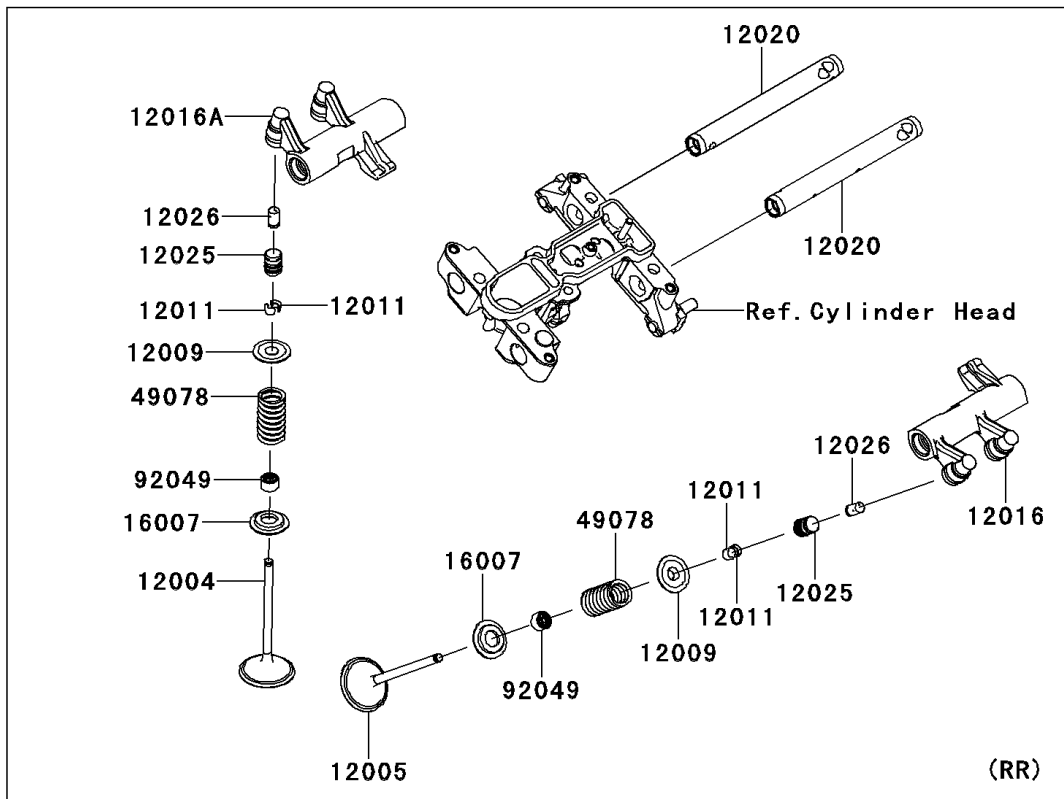

2013 VULCAN 1700 VAQUERO (Canadian) PARTS DIAGRAM

Valve(s)

E1210

2013 VULCAN 1700 VAQUERO (Canadian) PARTS LIST

Valve(s)

ITEM NAME	PART NUMBER	QUANTITY
VALVE-INTAKE (Ref # 12004)	12004-0001	4
VALVE-EXHAUST (Ref # 12005)	12005-0001	4
RETAINER-VALVE SPRING (Ref # 12009)	12009-0002	8
COLLET (Ref # 12011)	12011-0001	16
ARM-ROCKER,EX (Ref # 12016)	12016-0027	2
ARM-ROCKER,IN (Ref # 12016A)	12016-0028	2
SHAFT-ROCKER (Ref # 12020)	12020-0008	4
ADJUSTER-LASH (Ref # 12025)	12025-1053	8
CHAMBER,OIL (Ref # 12026)	12026-1001	8
SEAT-SPRING (Ref # 16007)	16007-0001	8
SPRING-ENGINE VALVE (Ref # 49078)	49078-0001	8
SEAL-OIL,RVC2 6 10.5 9.4 (Ref # 92049)	92049-0009	8