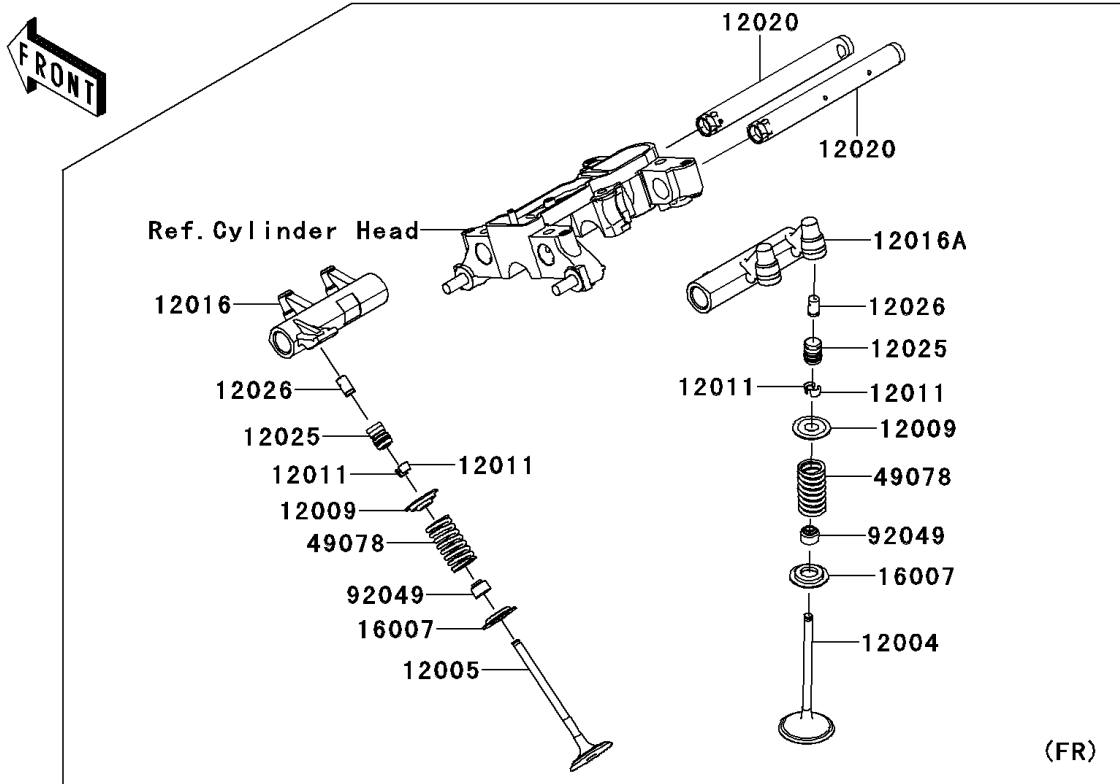

2013 VULCAN 1700 VAQUERO (Canadian) PARTS DIAGRAM

Valve(s)

E1210

2013 VULCAN 1700 VAQUERO (Canadian) PARTS LIST

Valve(s)

ITEM NAME	PART NUMBER	QUANTITY
VALVE-INTAKE (Ref # 12004)	12004-0001	4
VALVE-EXHAUST (Ref # 12005)	12005-0001	4
RETAINER-VALVE SPRING (Ref # 12009)	12009-0002	8
COLLET (Ref # 12011)	12011-0001	16
ARM-ROCKER,EX (Ref # 12016)	12016-0027	2
ARM-ROCKER,IN (Ref # 12016A)	12016-0028	2
SHAFT-ROCKER (Ref # 12020)	12020-0008	4
ADJUSTER-LASH (Ref # 12025)	12025-1053	8
CHAMBER,OIL (Ref # 12026)	12026-1001	8
SEAT-SPRING (Ref # 16007)	16007-0001	8
SPRING-ENGINE VALVE (Ref # 49078)	49078-0001	8
SEAL-OIL,RVC2 6 10.5 9.4 (Ref # 92049)	92049-0009	8