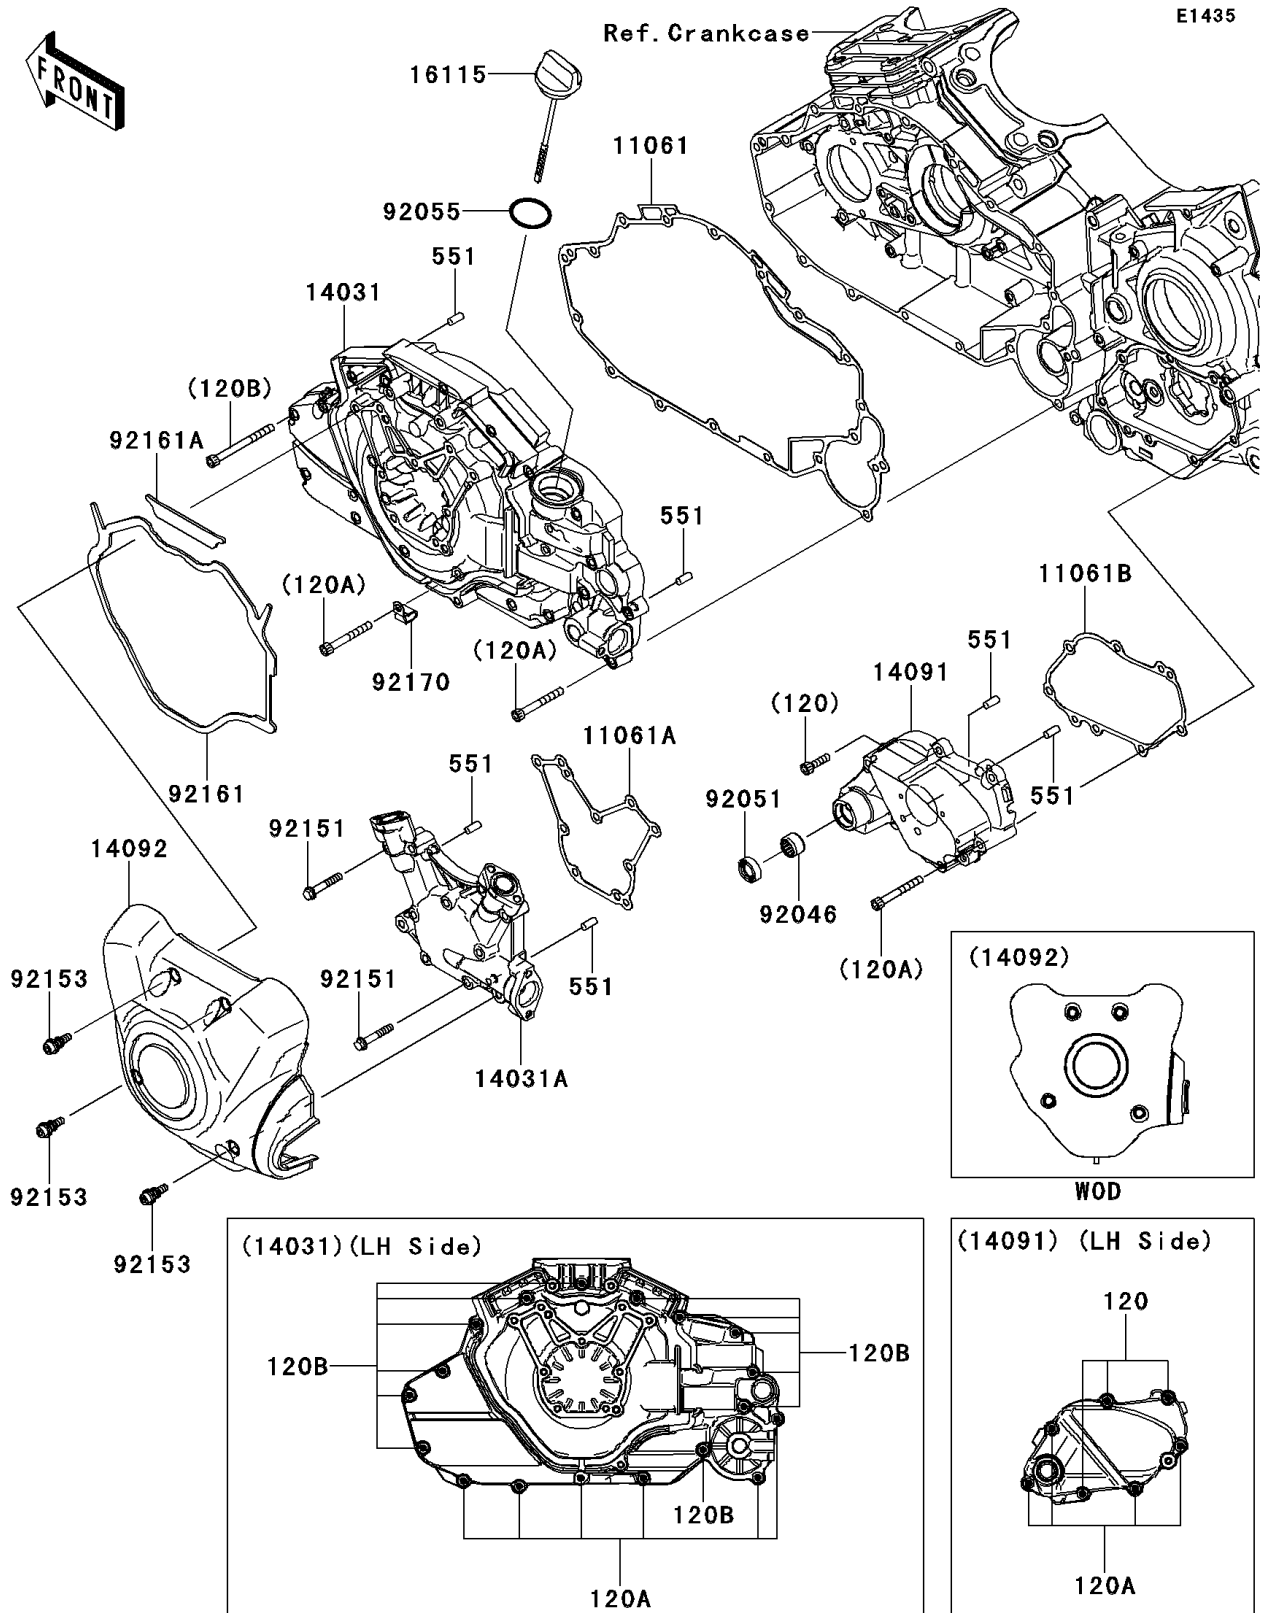

2013 VULCAN® 1700 VAQUERO® PARTS DIAGRAM

Left Engine Cover(s)

2013 VULCAN® 1700 VAQUERO® PARTS LIST

Left Engine Cover(s)

ITEM NAME	PART NUMBER	QUANTITY
BOLT-SOCKET,6X22 (Ref # 120)	120CC0622	3
BOLT-SOCKET,6X50 (Ref # 120A)	120CC0650	10
BOLT-SOCKET,6X70 (Ref # 120B)	120CC0670	12
PIN-DOWEL,6X14 (Ref # 551)	551A0614	6
GASKET,GENERATOR COVER,IN (Ref # 11061)	11061-0338	1
GASKET,GENERATOR COVER,MID (Ref # 11061A)	11061-0339	1
GASKET,CHANGE COVER (Ref # 11061B)	11061-0340	1
COVER-GENERATOR,INNER (Ref # 14031)	14031-0093	1
COVER-GENERATOR,MIDDLE (Ref # 14031A)	14031-0094	1
COVER,CHANGE (Ref # 14091)	14091-1807	1
COVER,GENERATOR OUTER (Ref # 14092)	14092-0245	1
CAP-OIL FILLER (Ref # 16115)	16115-0019	1
BEARING-NEEDLE,HK1312 (Ref # 92046)	92046-1148	1
SEAL-OIL,TB13225.5 (Ref # 92051)	92051-005	1
RING-O,31.5X2.6 (Ref # 92055)	92055-049	1
BOLT,6X35 (Ref # 92151)	92151-1624	9
BOLT,SOCKET,6X22 (Ref # 92153)	92153-1331	4
DAMPER (Ref # 92161)	92161-0668	1
DAMPER (Ref # 92161A)	92161-0672	1
CLAMP (Ref # 92170)	92170-1577	1