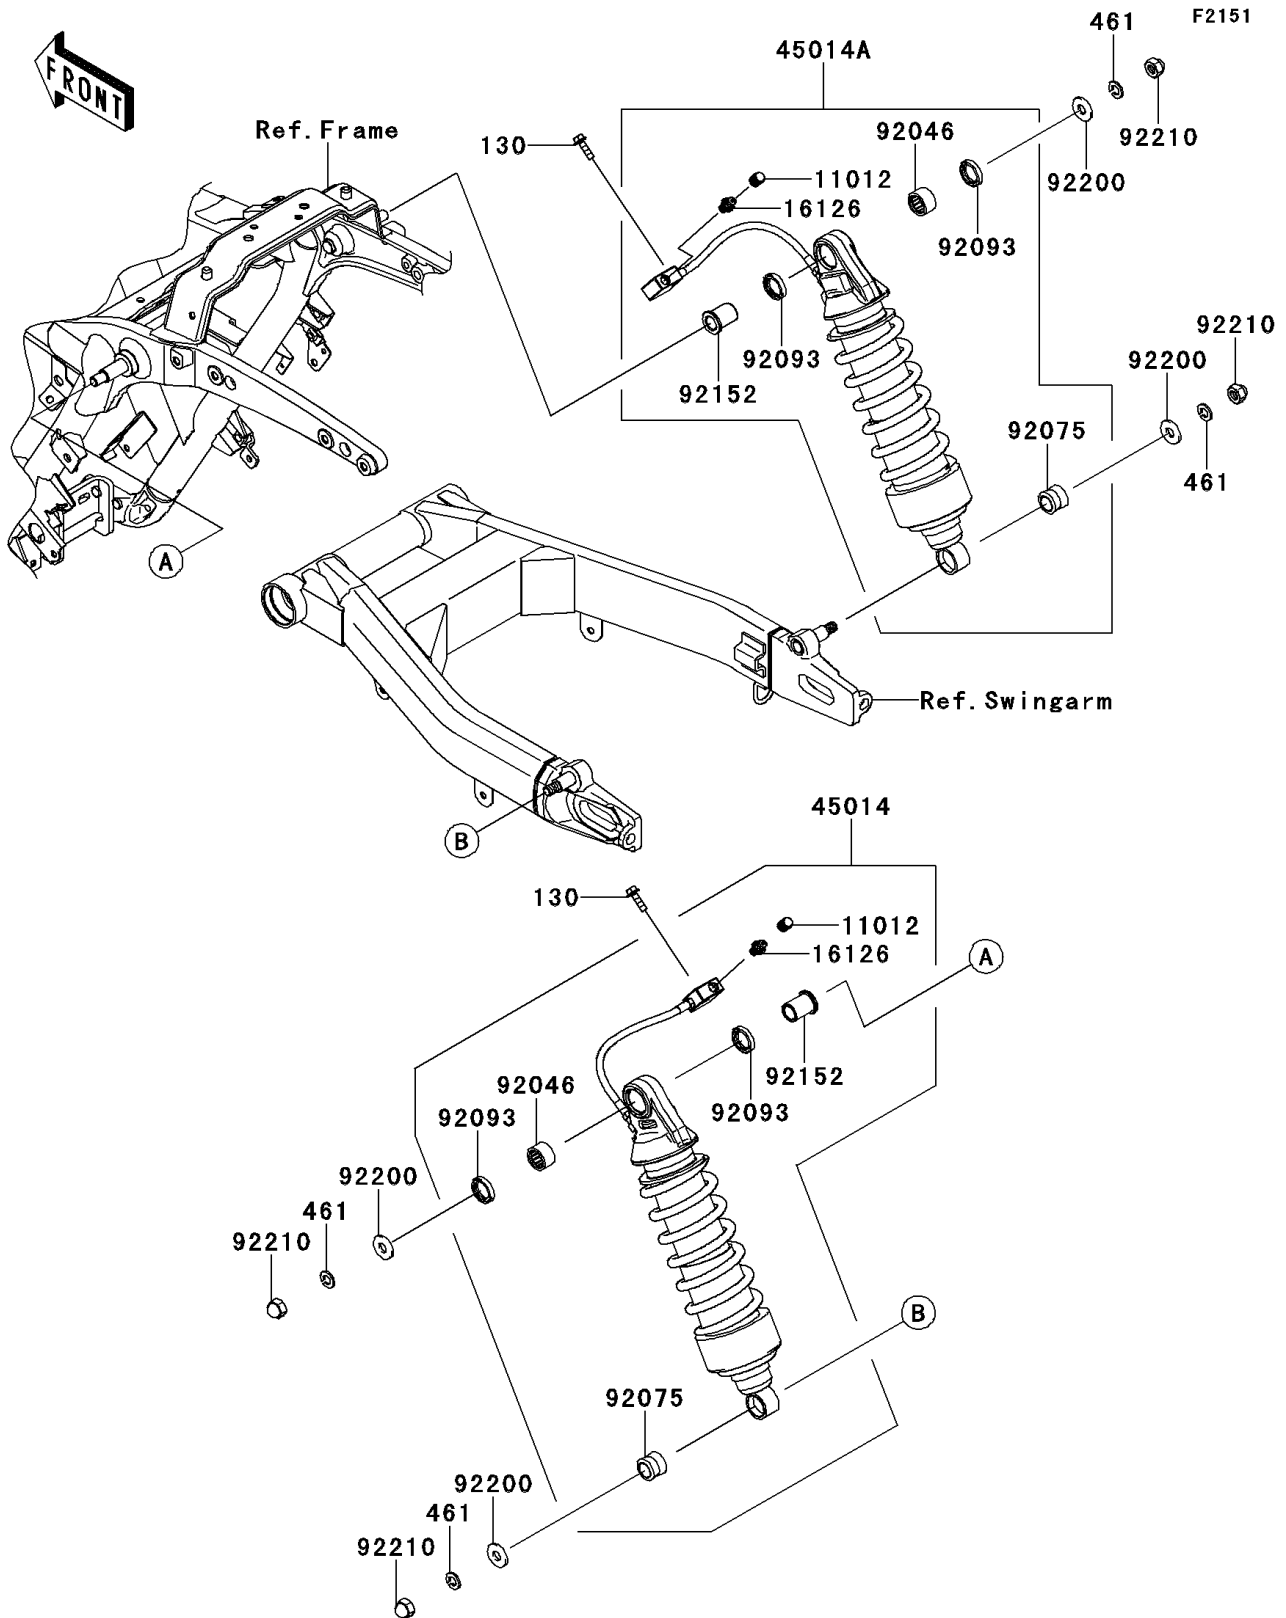

2013 VULCAN 1700 VAQUERO (Canadian) PARTS DIAGRAM

Suspension/Shock Absorber

2013 VULCAN 1700 VAQUERO (Canadian) PARTS LIST

Suspension/Shock Absorber

ITEM NAME	PART NUMBER	QUANTITY
BOLT-FLANGED,6X25 (Ref # 130)	130AA0625	2
WASHER-SPRING,10MM (Ref # 461)	461S1000	4
CAP (Ref # 11012)	11012-1283	2
VALVE,AIR (Ref # 16126)	16126-0013	2
SHOCKABSORBER,LH (Ref # 45014)	45014-0317	1
SHOCKABSORBER,RH (Ref # 45014A)	45014-0318	1
BEARING-NEEDLE (Ref # 92046)	92046-1296	2
DAMPER,SHOCKABSORBER (Ref # 92075)	92075-1387	2
SEAL (Ref # 92093)	92093-1552	4
COLLAR (Ref # 92152)	92152-1336	2
WASHER,10.5X26X2.5 (Ref # 92200)	92200-1565	4
NUT,CAP,10MM (Ref # 92210)	92210-1128	4