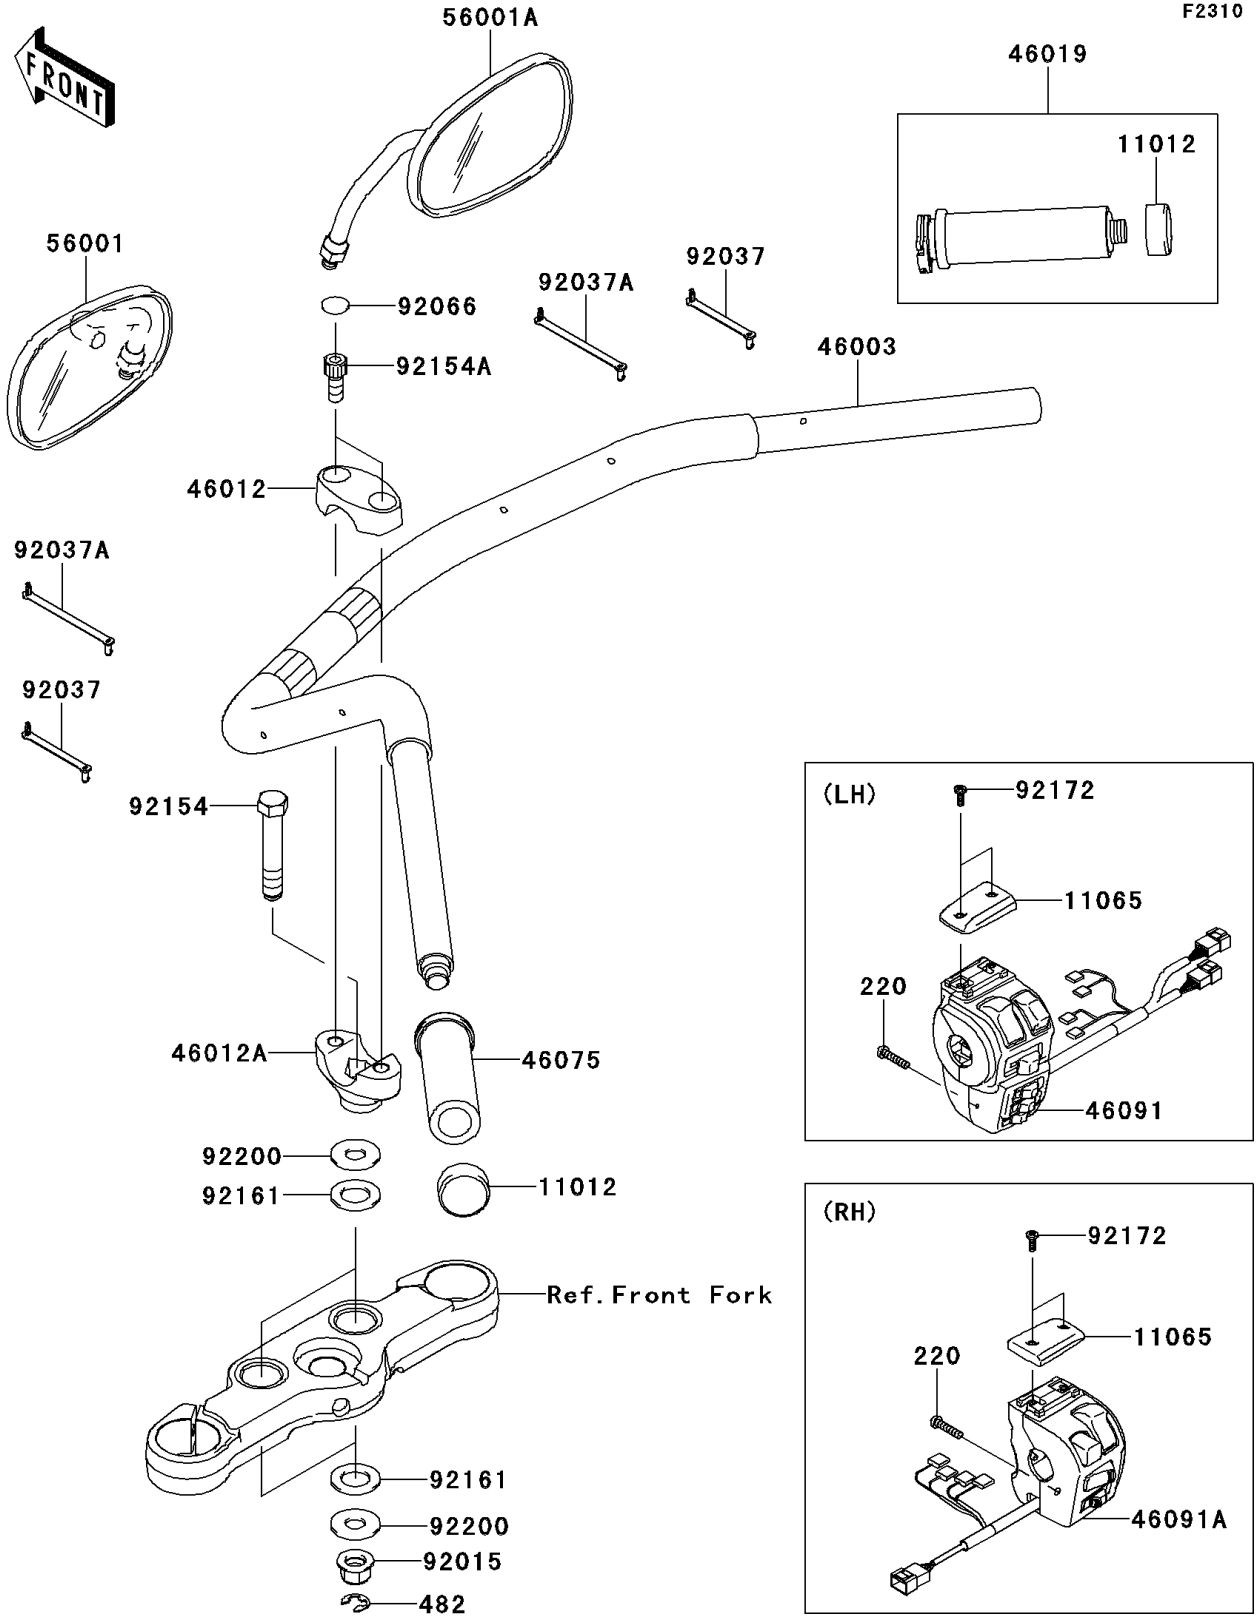

2013 VULCAN 1700 VAQUERO (Canadian) PARTS DIAGRAM

Handlebar

2013 VULCAN 1700 VAQUERO (Canadian) PARTS LIST

Handlebar

ITEM NAME	PART NUMBER	QUANTITY
SCREW-PAN-CROS,5X25 (Ref # 220)	220AB0525	2
CIRCLIP-TYPE-E,10MM (Ref # 482)	482EA0100	2
CAP,GRIP END (Ref # 11012)	11012-1975	2
CAP,HOUSING SWITCH (Ref # 11065)	11065-0310	2
HANDLE (Ref # 46003)	46003-0185	1
HOLDER-HANDLE,F.S.BLACK (Ref # 46012)	46012-0096-18R	2
HOLDER-HANDLE,F.S.BLACK (Ref # 46012A)	46012-0097-18R	2
GRIP-ASSY,THROTTLE (Ref # 46019)	46019-1109	1
GRIP,LH (Ref # 46075)	46075-1074	1
HOUSING-ASSY-CONTROL,LH (Ref # 46091)	46091-0141	1
HOUSING-ASSY-CONTROL,RH (Ref # 46091A)	46091-0199	1
MIRROR-ASSY,LH (Ref # 56001)	56001-0032	1
MIRROR-ASSY,RH (Ref # 56001A)	56001-0033	1
NUT,FLANGED,14MM (Ref # 92015)	92015-1401	2
CLAMP,SPEED,L=58 (Ref # 92037)	92037-1163	2
CLAMP,SPEED,L=80.5 (Ref # 92037A)	92037-1903	2
PLUG (Ref # 92066)	92066-0718	4
BOLT,UPSET,14X77 (Ref # 92154)	92154-0318	2
BOLT,SOCKET,10X25 (Ref # 92154A)	92154-0350	4
DAMPER,18X35X2.2 (Ref # 92161)	92161-0836	4
SCREW,4X12 (Ref # 92172)	92172-0421	4
WASHER,14.2X35X2.3 (Ref # 92200)	92200-0534	4