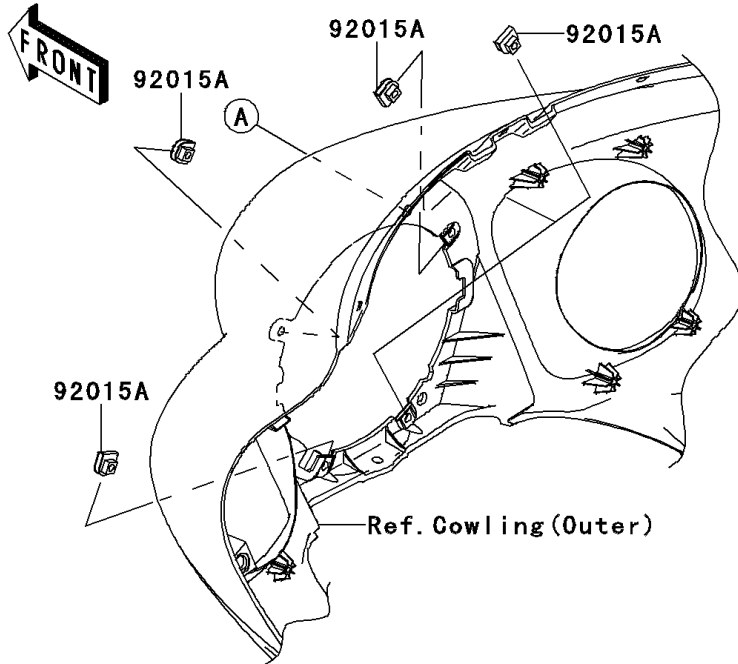

2013 VULCAN 1700 VAQUERO (Canadian) PARTS DIAGRAM

Headlight(s)

F2710

2013 VULCAN 1700 VAQUERO (Canadian) PARTS LIST

Headlight(s)

ITEM NAME	PART NUMBER	QUANTITY
BOLT-FLANGED-SMALL,6X16 (Ref # 132)	132BA0616	4
COVER,RETAINER (Ref # 14091)	14091-1620	1
RIM-LAMP (Ref # 23006)	23006-0016	1
LENS-COMP,HEAD LAMP (Ref # 23007)	23007-1396	1
NUT,4MM,FOCUS ADJUST (Ref # 23020)	23020-018	2
BRACKET-COMP,HEAD LAMP (Ref # 23062)	23062-1132	1
COVER-SEAL,SOCKET (Ref # 49016)	49016-1203	1
SCREW,FOCUS ADJUST,4X60 (Ref # 92009)	92009-1816	2
SCREW,5X16 (Ref # 92009A)	92009-1879	2
NUT,5MM (Ref # 92015)	92015-1157	2
NUT,CLIP,6MM (Ref # 92015A)	92015-1904	4
RIVET (Ref # 92039)	92039-0083	3
BULB,12V 60/55W,H4 (Ref # 92069)	92069-0050	1
SPRING,HEAD LAMP LENS (Ref # 92145)	92145-1268	2
SCREW,TAPPING,4X16 (Ref # 92172)	92172-0391	2
TUBE,3.5X5.5X19 (Ref # 92191)	92191-1217	2
NUT,SPECIAL,5MM (Ref # 92210)	92210-1060	2