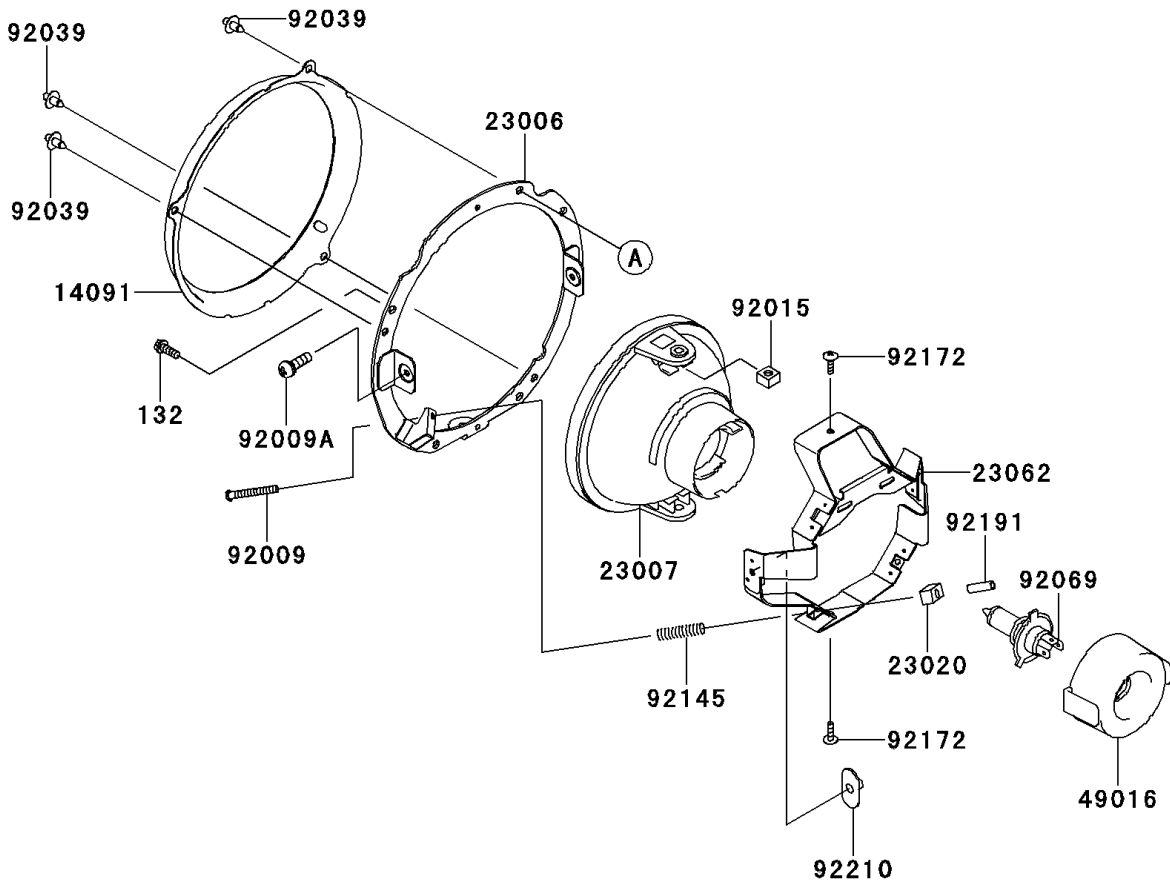

2013 VULCAN 1700 VAQUERO (Canadian) PARTS DIAGRAM

Headlight(s)

F2710

2013 VULCAN 1700 VAQUERO (Canadian) PARTS LIST

Headlight(s)

ITEM NAME	PART NUMBER	QUANTITY
BOLT-FLANGED-SMALL,6X16 (Ref # 132)	132BA0616	4
COVER,RETAINER (Ref # 14091)	14091-1620	1
RIM-LAMP (Ref # 23006)	23006-0016	1
LENS-COMP,HEAD LAMP (Ref # 23007)	23007-1396	1
NUT,4MM,FOCUS ADJUST (Ref # 23020)	23020-018	2
BRACKET-COMP,HEAD LAMP (Ref # 23062)	23062-1132	1
COVER-SEAL,SOCKET (Ref # 49016)	49016-1203	1
SCREW,FOCUS ADJUST,4X60 (Ref # 92009)	92009-1816	2
SCREW,5X16 (Ref # 92009A)	92009-1879	2
NUT,5MM (Ref # 92015)	92015-1157	2
NUT,CLIP,6MM (Ref # 92015A)	92015-1904	4
RIVET (Ref # 92039)	92039-0083	3
BULB,12V 60/55W,H4 (Ref # 92069)	92069-0050	1
SPRING,HEAD LAMP LENS (Ref # 92145)	92145-1268	2
SCREW,TAPPING,4X16 (Ref # 92172)	92172-0391	2
TUBE,3.5X5.5X19 (Ref # 92191)	92191-1217	2
NUT,SPECIAL,5MM (Ref # 92210)	92210-1060	2