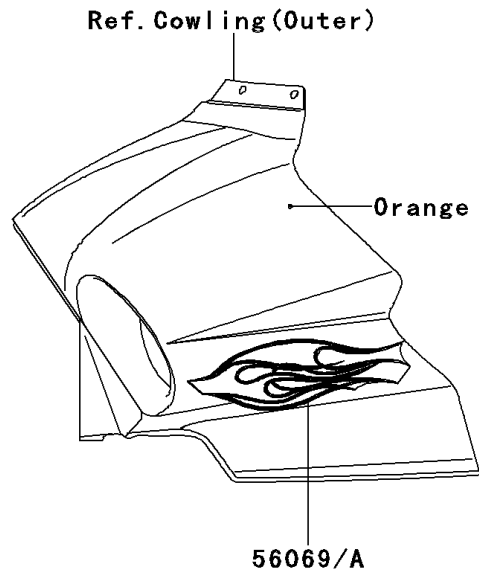

2013 VULCAN 1700 VAQUERO (Canadian) PARTS DIAGRAM

Decals(Orange)(JDFA/JEFA)

F2861A

2013 VULCAN 1700 VAQUERO (Canadian) PARTS LIST

Decals(Orange)(JDFA/JEFA)

ITEM NAME	PART NUMBER	QUANTITY
MARK,A/C,V-TWIN 1700 (Ref # 56054)	56054-1147	2
MARK,GEN. COVER,6 SPEED (Ref # 56054A)	56054-1148	1
MARK,E/G COVER,KAWASAKI (Ref # 56054B)	56054-1149	1
PATTERN,FR COWLING,LH (Ref # 56069)	56069-2626	1
PATTERN,FR COWLING,RH (Ref # 56069A)	56069-2627	1
PATTERN,SIDE BAG,LH (Ref # 56069B)	56069-2628	1
PATTERN,SIDE BAG,RH (Ref # 56069C)	56069-2629	1