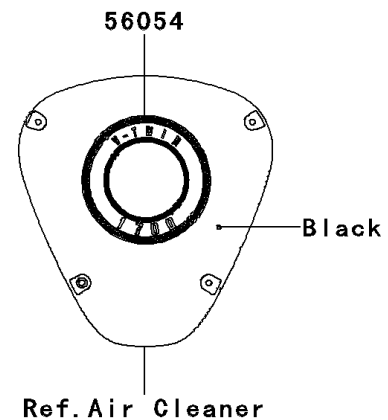

2013 VULCAN 1700 VAQUERO (Canadian) PARTS DIAGRAM

Decals(Orange)(JDFA/JEFA)

F2861A

2013 VULCAN 1700 VAQUERO (Canadian) PARTS LIST

Decals(Orange)(JDFA/JEFA)

ITEM NAME	PART NUMBER	QUANTITY
MARK,A/C,V-TWIN 1700 (Ref # 56054)	56054-1147	2
MARK,GEN. COVER,6 SPEED (Ref # 56054A)	56054-1148	1
MARK,E/G COVER,KAWASAKI (Ref # 56054B)	56054-1149	1
PATTERN,FR COWLING,LH (Ref # 56069)	56069-2626	1
PATTERN,FR COWLING,RH (Ref # 56069A)	56069-2627	1
PATTERN,SIDE BAG,LH (Ref # 56069B)	56069-2628	1
PATTERN,SIDE BAG,RH (Ref # 56069C)	56069-2629	1