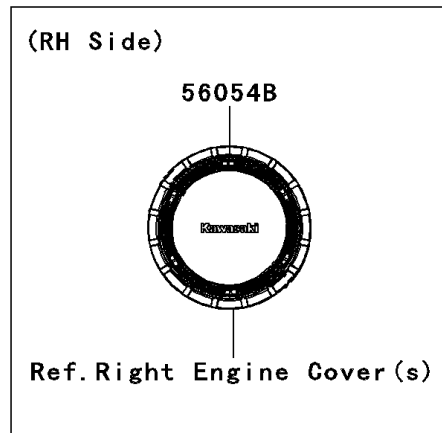

2013 VULCAN 1700 VAQUERO (Canadian) PARTS DIAGRAM

Decals(Orange)(JDFA/JEFA)

F2861A

2013 VULCAN 1700 VAQUERO (Canadian) PARTS LIST

Decals(Orange)(JDFA/JEFA)

ITEM NAME	PART NUMBER	QUANTITY
MARK,A/C,V-TWIN 1700 (Ref # 56054)	56054-1147	2
MARK,GEN. COVER,6 SPEED (Ref # 56054A)	56054-1148	1
MARK,E/G COVER,KAWASAKI (Ref # 56054B)	56054-1149	1
PATTERN,FR COWLING,LH (Ref # 56069)	56069-2626	1
PATTERN,FR COWLING,RH (Ref # 56069A)	56069-2627	1
PATTERN,SIDE BAG,LH (Ref # 56069B)	56069-2628	1
PATTERN,SIDE BAG,RH (Ref # 56069C)	56069-2629	1