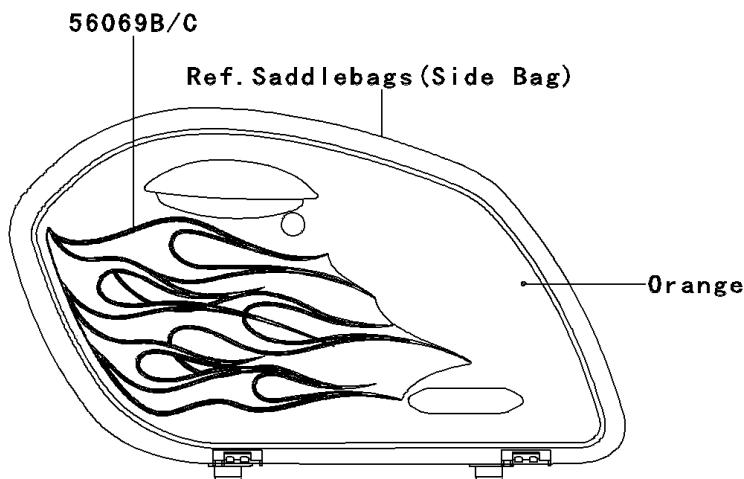

2013 VULCAN 1700 VAQUERO (Canadian) PARTS DIAGRAM

Decals(Orange)(JDFA/JEFA)

F2861A

2013 VULCAN 1700 VAQUERO (Canadian) PARTS LIST

Decals(Orange)(JDFA/JEFA)

ITEM NAME	PART NUMBER	QUANTITY
MARK,A/C,V-TWIN 1700 (Ref # 56054)	56054-1147	2
MARK,GEN. COVER,6 SPEED (Ref # 56054A)	56054-1148	1
MARK,E/G COVER,KAWASAKI (Ref # 56054B)	56054-1149	1
PATTERN,FR COWLING,LH (Ref # 56069)	56069-2626	1
PATTERN,FR COWLING,RH (Ref # 56069A)	56069-2627	1
PATTERN,SIDE BAG,LH (Ref # 56069B)	56069-2628	1
PATTERN,SIDE BAG,RH (Ref # 56069C)	56069-2629	1