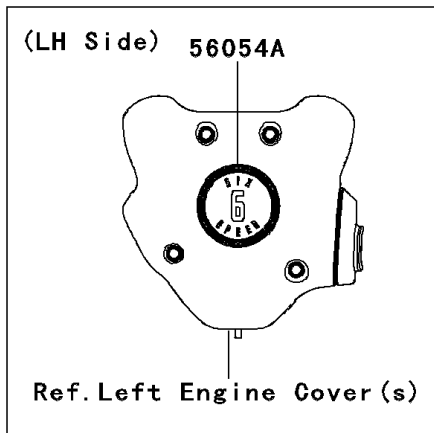

2013 VULCAN 1700 VAQUERO (Canadian) PARTS DIAGRAM

Decals(Orange)(JDFA/JEFA)

F2861A

2013 VULCAN 1700 VAQUERO (Canadian) PARTS LIST

Decals(Orange)(JDFA/JEFA)

ITEM NAME	PART NUMBER	QUANTITY
MARK,A/C,V-TWIN 1700 (Ref # 56054)	56054-1147	2
MARK,GEN. COVER,6 SPEED (Ref # 56054A)	56054-1148	1
MARK,E/G COVER,KAWASAKI (Ref # 56054B)	56054-1149	1
PATTERN,FR COWLING,LH (Ref # 56069)	56069-2626	1
PATTERN,FR COWLING,RH (Ref # 56069A)	56069-2627	1
PATTERN,SIDE BAG,LH (Ref # 56069B)	56069-2628	1
PATTERN,SIDE BAG,RH (Ref # 56069C)	56069-2629	1