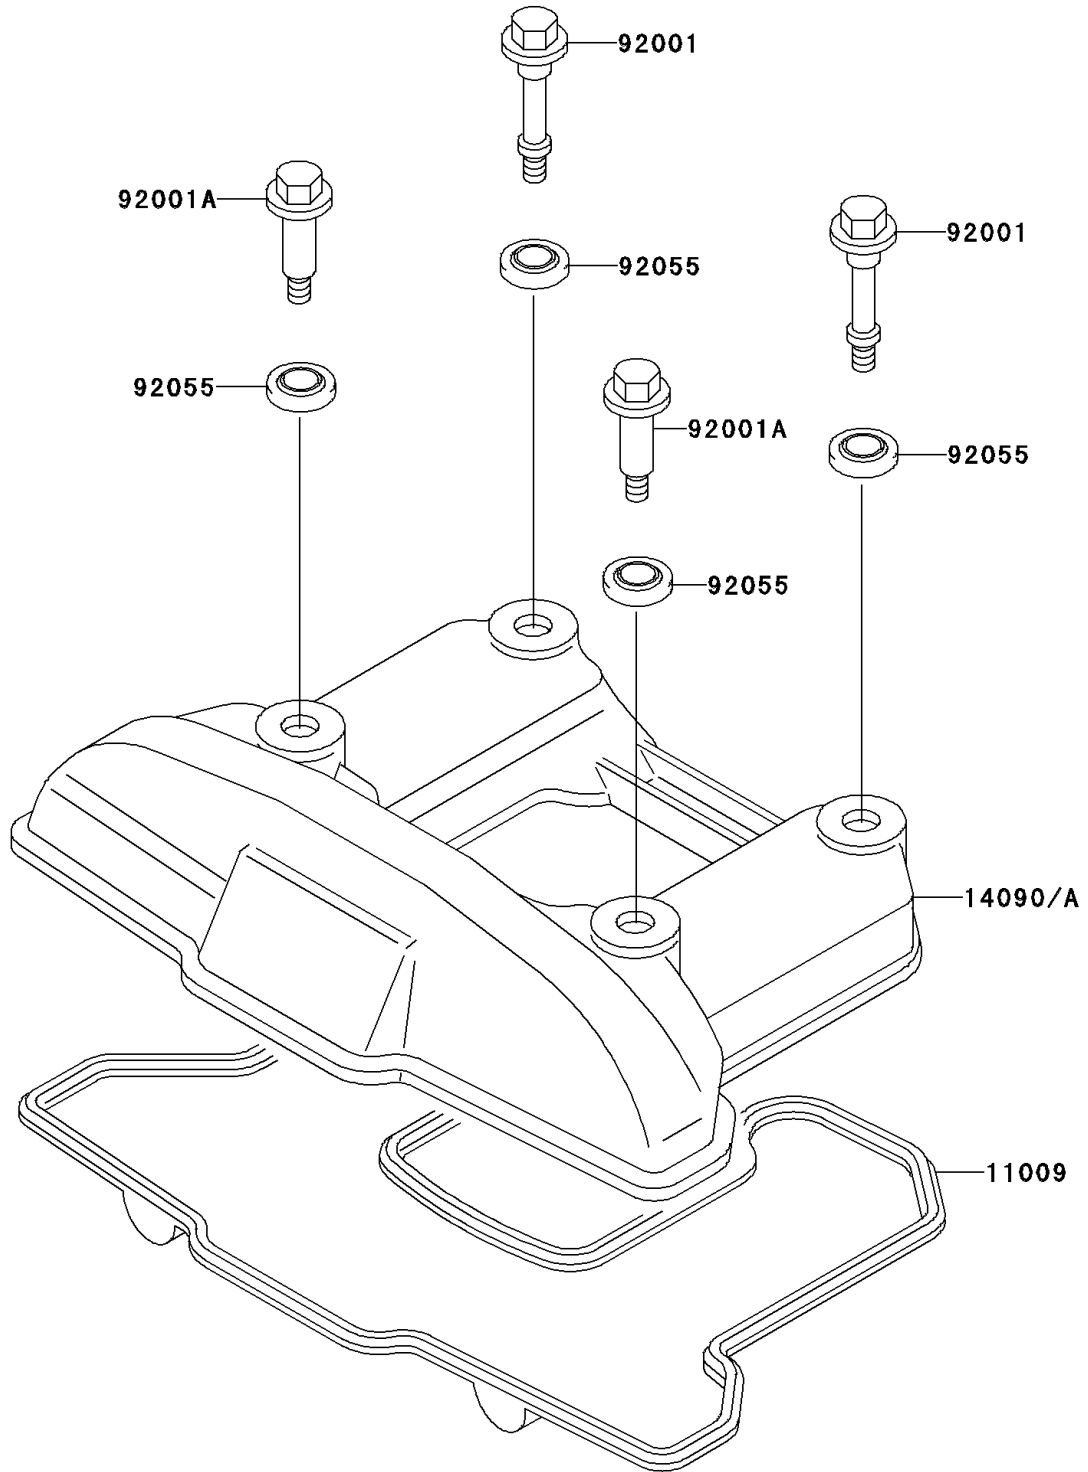

1996 KLR650 PARTS DIAGRAM

Cylinder Head Cover

E1112

1996 KLR650 PARTS LIST

Cylinder Head Cover

ITEM NAME	PART NUMBER	QUANTITY
GASKET,HEAD COVER (Ref # 11009)	11009-1365	1
COVER,HEAD (Ref # 14090A)	14090-1655	1
BOLT,L=46.5 (Ref # 92001)	92001-1853	2
BOLT,L=34.5 (Ref # 92001A)	92001-1854	2
RING-O,HEAD COVER BOLT (Ref # 92055)	92055-1352	4