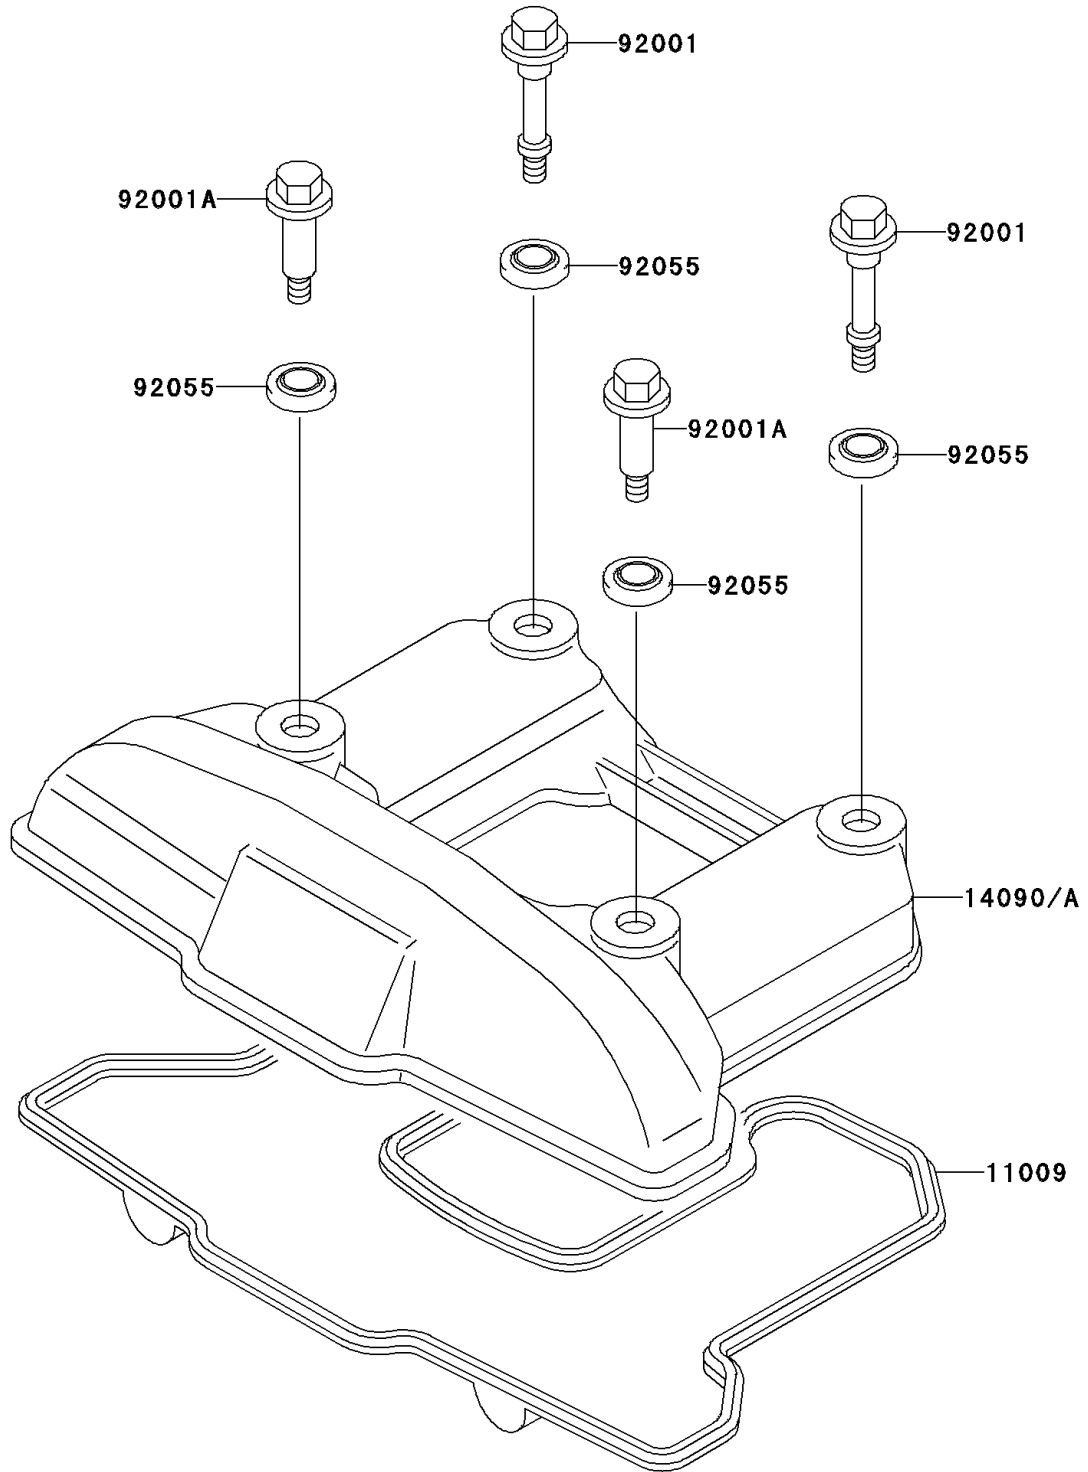

1997 KLR650 PARTS DIAGRAM

Cylinder Head Cover

E1112

1997 KLR650 PARTS LIST

Cylinder Head Cover

ITEM NAME	PART NUMBER	QUANTITY
GASKET,HEAD COVER (Ref # 11009)	11009-1365	1
COVER,HEAD (Ref # 14090)	14090-1529	1
BOLT,L=46.5 (Ref # 92001)	92001-1853	2
BOLT,L=34.5 (Ref # 92001A)	92001-1854	2
RING-O,HEAD COVER BOLT (Ref # 92055)	92055-1352	4