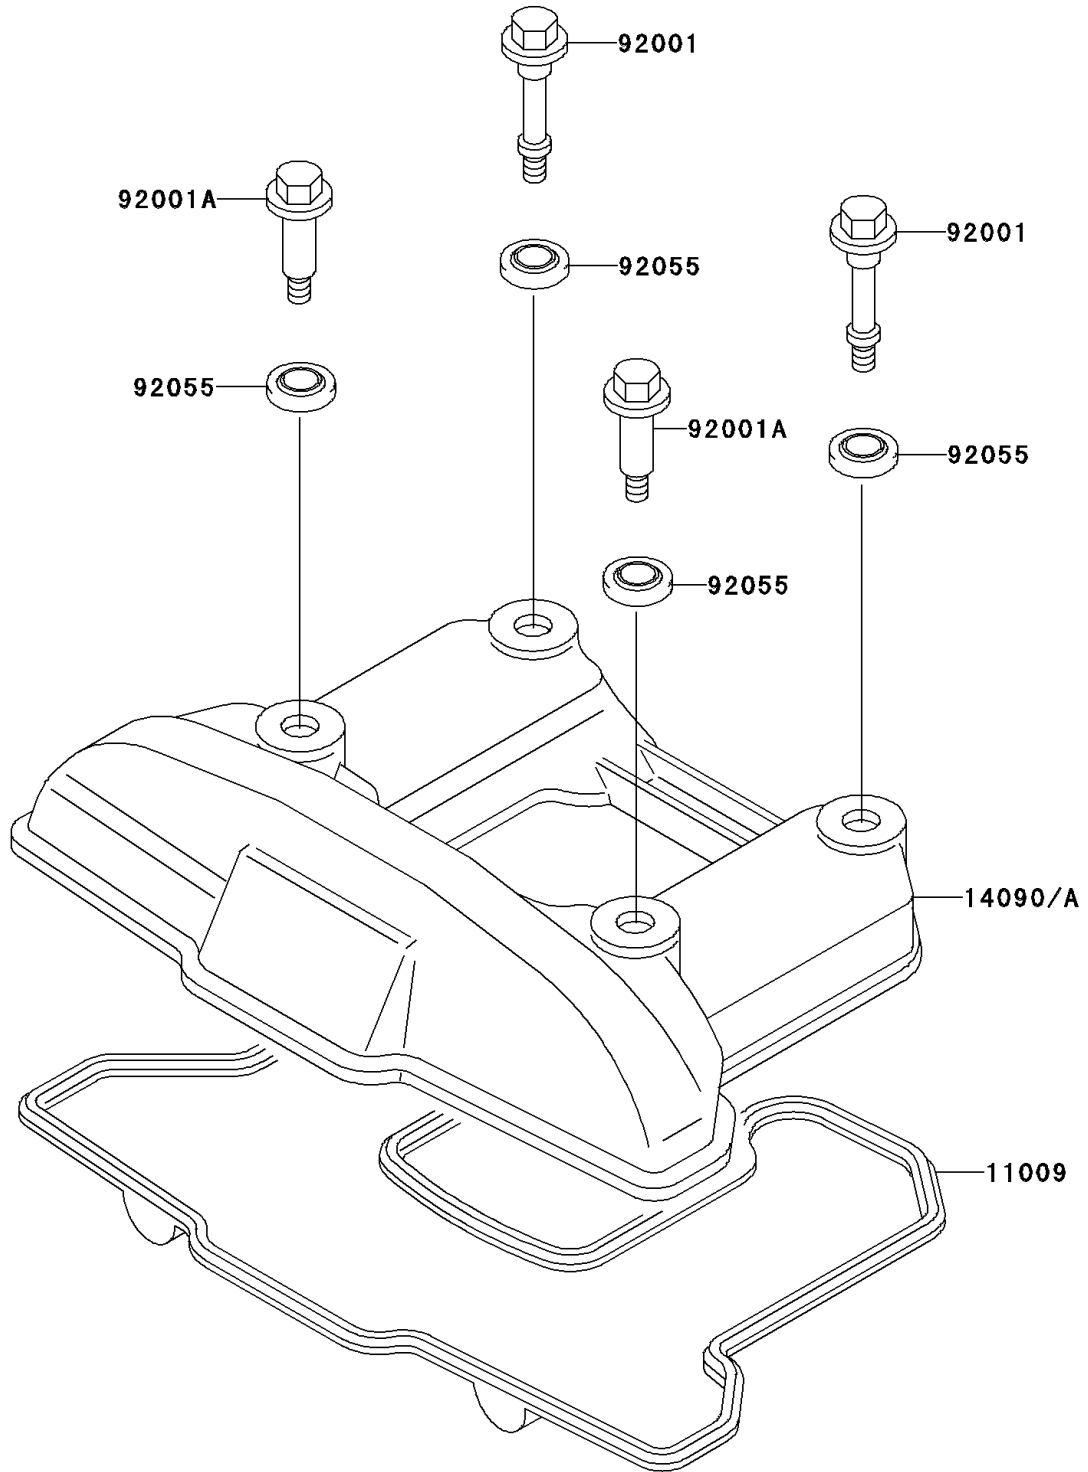

1998 KLR650 PARTS DIAGRAM

Cylinder Head Cover

E1112

1998 KLR650 PARTS LIST

Cylinder Head Cover

ITEM NAME	PART NUMBER	QUANTITY
GASKET,HEAD COVER (Ref # 11009)	11009-1365	1
COVER,HEAD (Ref # 14090)	14090-1529	1
BOLT,L=46.5 (Ref # 92001)	92001-1853	2
BOLT,L=34.5 (Ref # 92001A)	92001-1854	2
RING-O,HEAD COVER BOLT (Ref # 92055)	92055-1352	4