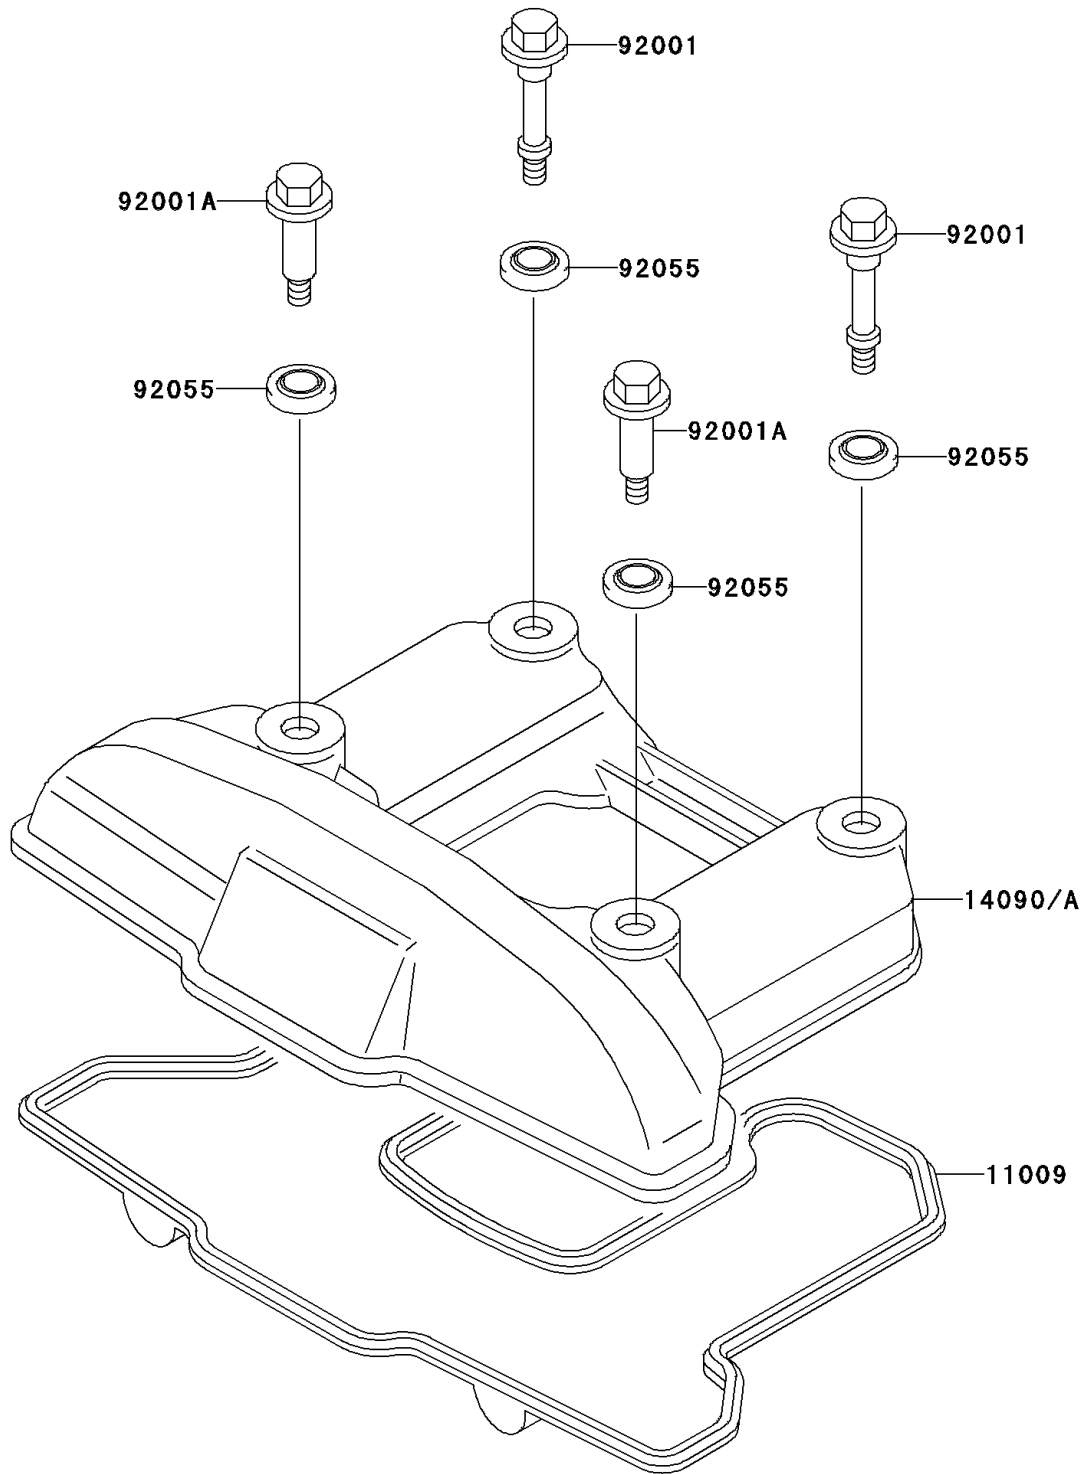

# 1999 KLR650 PARTS DIAGRAM

Cylinder Head Cover

E1112

# 1999 KLR650 PARTS LIST

## Cylinder Head Cover

ITEM NAME	PART NUMBER	QUANTITY
GASKET,HEAD COVER (Ref # 11009)	11009-1365	1
COVER,HEAD (Ref # 14090)	14090-1529	1
BOLT,L=46.5 (Ref # 92001)	92001-1853	2
BOLT,L=34.5 (Ref # 92001A)	92001-1854	2
RING-O,HEAD COVER BOLT (Ref # 92055)	92055-1352	4