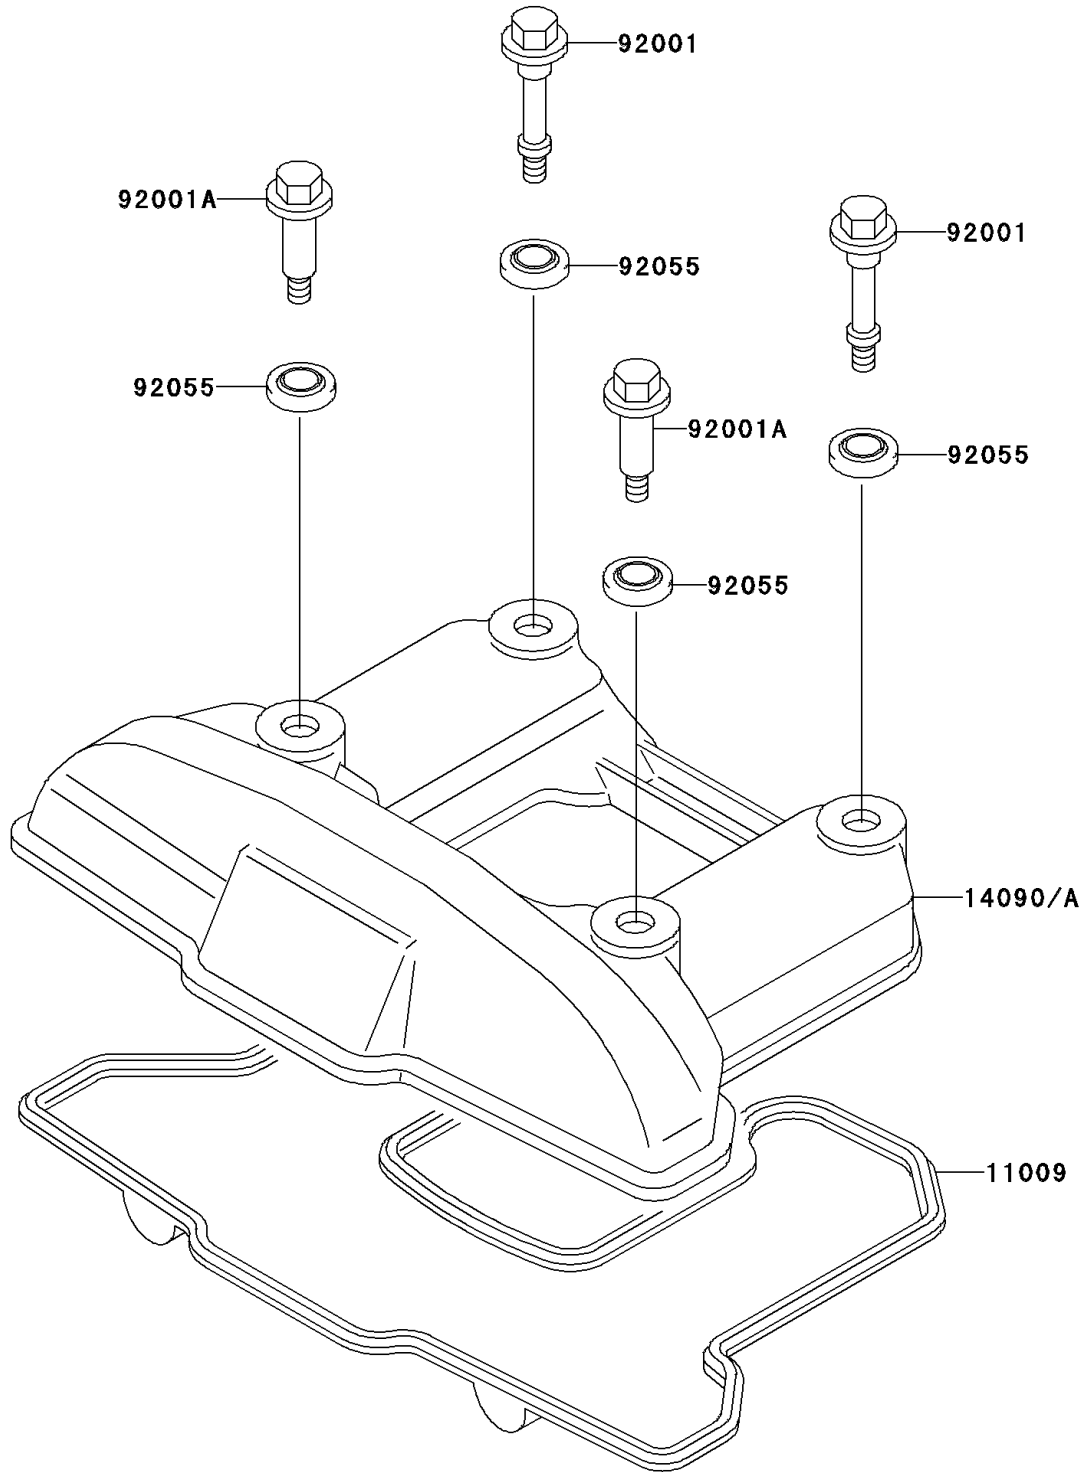

2000 KLR650 PARTS DIAGRAM

Cylinder Head Cover

E1112

2000 KLR650 PARTS LIST

Cylinder Head Cover

ITEM NAME	PART NUMBER	QUANTITY
GASKET,HEAD COVER (Ref # 11009)	11009-1365	1
COVER,HEAD (Ref # 14090)	14090-1529	1
BOLT,L=46.5 (Ref # 92001)	92001-1853	2
BOLT,L=34.5 (Ref # 92001A)	92001-1854	2
RING-O,HEAD COVER BOLT (Ref # 92055)	92055-1352	4