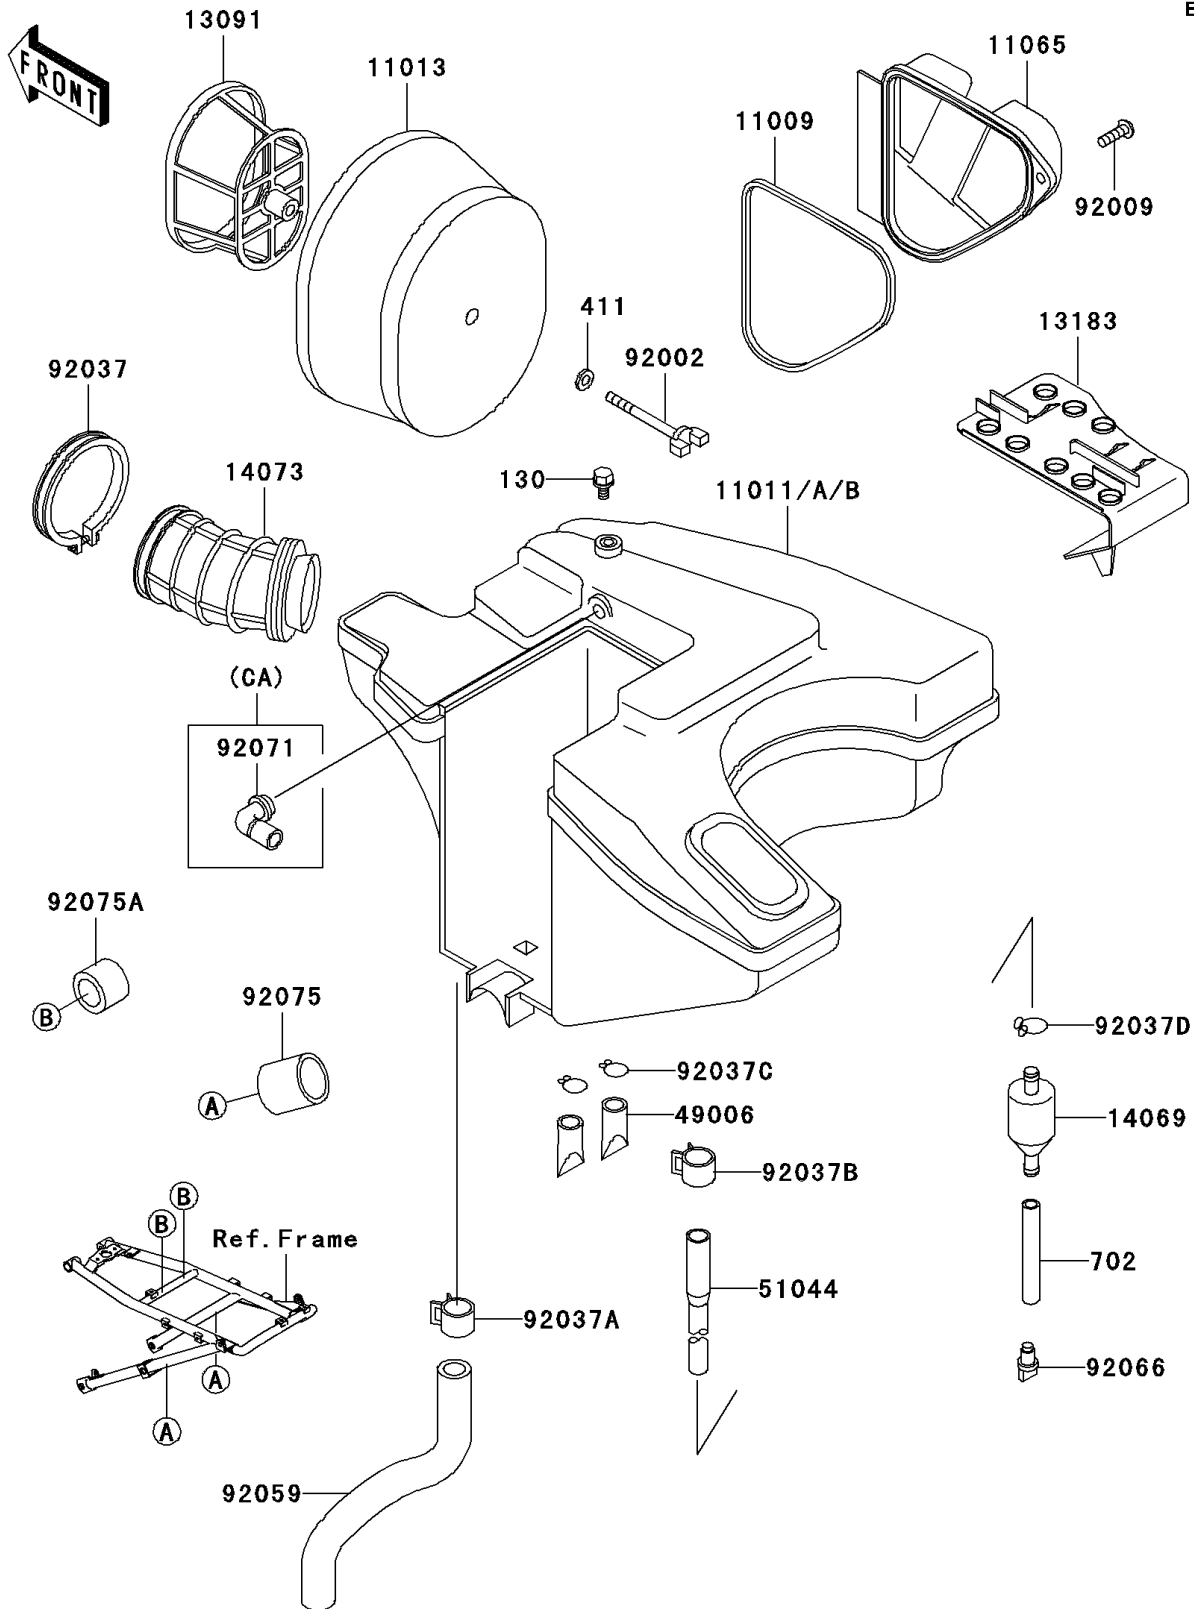

1996 KLR650 PARTS DIAGRAM

Air Cleaner

E1130

1996 KLR650 PARTS LIST

Air Cleaner

ITEM NAME	PART NUMBER	QUANTITY
BOLT-FLANGED,6X10 (Ref # 130)	130G0610	1
WASHER-PLAIN,6MM (Ref # 411)	411E0600	1
TUBE-RUBBER (Ref # 702)	702A0770	1
GASKET (Ref # 11009)	11009-1649	1
ELEMENT-AIR FILTER (Ref # 11013)	11013-1152	1
CAP,AIR FILTER (Ref # 11065)	11065-1133	1
HOLDER (Ref # 13091)	13091-1473	1
PLATE (Ref # 13183)	13183-1118	1
BREATHER (Ref # 14069)	14069-1051	1
DUCT (Ref # 14073)	14073-1288	1
BOOT (Ref # 49006)	49006-1211	2
TUBE-ASSY,AIR FILTER (Ref # 51044)	51044-1105	1
BOLT (Ref # 92002)	92002-1904	1
SCREW (Ref # 92009)	92009-1460	1
CLAMP (Ref # 92037)	92037-1859	1
CLAMP (Ref # 92037A)	92037-1860	1
CLAMP (Ref # 92037B)	92037-1861	1
CLAMP,14.5MM (Ref # 92037C)	92037-1900	2
CLAMP,TUBE (Ref # 92037D)	92037-1972	1
TUBE (Ref # 92059)	92059-1774	1
PLUG,DRAIN (Ref # 92066)	92066-1211	1
DAMPER,25X31X30 (Ref # 92075)	92075-1906	2
DAMPER,18X27X20 (Ref # 92075A)	92075-1907	2
CASE-AIR FILTER (Ref # 11011)	11011-1456	1
CASE-AIR FILTER (Ref # 11011A)	11011-1457	1
CASE-AIR FILTER (Ref # 11011B)	11011-1458	1
GROMMET,AIR FILTER (Ref # 92071)	92071-1147	1