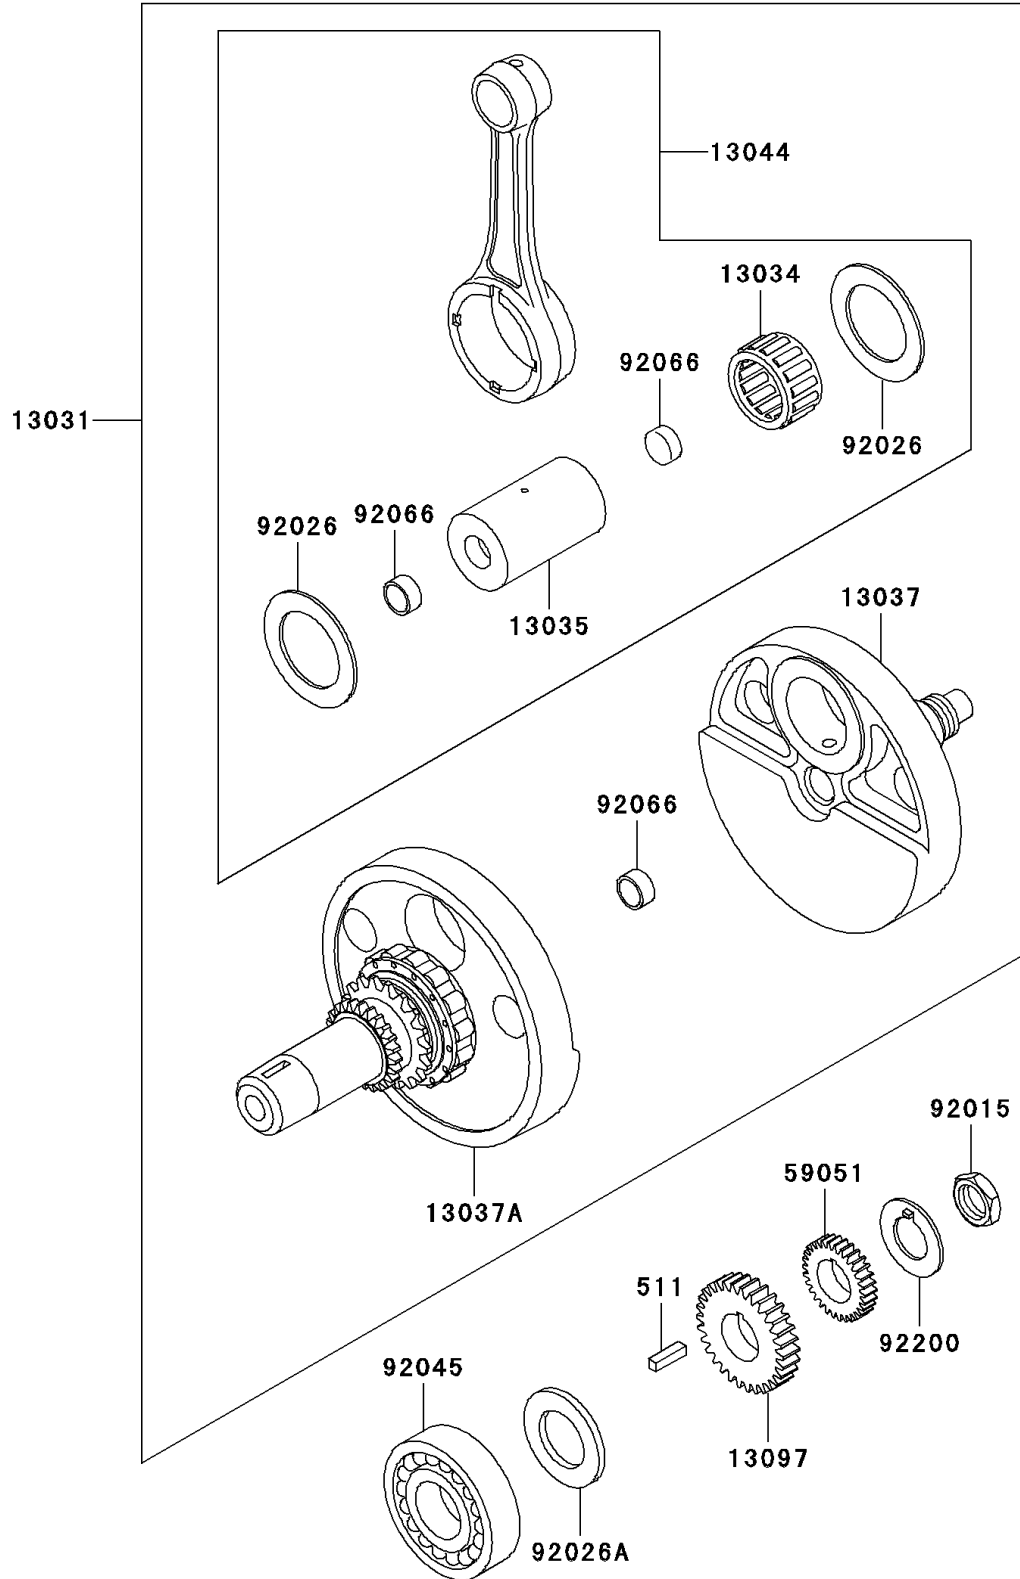

# 1996 KLR650 PARTS DIAGRAM

Crankshaft(KL650AE032206-)

E1321A

# 1996 KLR650 PARTS LIST

Crankshaft(KL650AE032206-)

ITEM NAME	PART NUMBER	QUANTITY
KEY-SUNK (Ref # 511)	511A0520	1
CRANKSHAFT-COMP (Ref # 13031)	13031-1396	1
BEARING-BIG END (Ref # 13034)	13034-1084	1
PIN-CRANK (Ref # 13035)	13035-1066	1
CRANKSHAFT,RH (Ref # 13037)	13037-1516	1
CRANKSHAFT,LH (Ref # 13037A)	13037-5088	1
SET-CONNECTING ROD (Ref # 13044)	13044-5073	1
GEAR-PRIMARY SPUR,33T (Ref # 13097)	13097-1333	1
GEAR-SPUR,27T (Ref # 59051)	59051-1145	1
NUT,22MM (Ref # 92015)	92015-1890	1
SPACER,40X60X1.5 (Ref # 92026)	92026-1279	2
SPACER,30X50X4 (Ref # 92026A)	92026-1280	1
BEARING-BALL,TM-SX08A50C3 (Ref # 92045)	92045-1187	1
PLUG (Ref # 92066)	92066-1154	3
WASHER,CLAW (Ref # 92200)	92200-1157	1