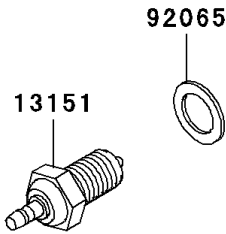

1997 KLR650 PARTS DIAGRAM

Gear Change Drum/Shift Fork(s)

E1362

1997 KLR650 PARTS LIST

Gear Change Drum/Shift Fork(s)

ITEM NAME	PART NUMBER	QUANTITY
ROLLER,4X10 (Ref # 610)	610A0410	1
FORK-SHIFT,LOW (Ref # 13140)	13140-1023	1
FORK-SHIFT,2ND&3RD (Ref # 13140A)	13140-1024	1
FORK-SHIFT,4TH&TOP (Ref # 13140C)	13140-1257	1
CAM-CHANGE DRUM (Ref # 13145)	13145-1051	1
SWITCH-COMP,NEUTRAL (Ref # 13151)	13151-1080	1
DRUM-ASSY-CHANGE (Ref # 13239)	13239-1103	1
ROD-SHIFT,L=93.7 (Ref # 49047)	49047-1003	2
BOLT,SOCKET,6X25 (Ref # 92002)	92002-1696	1
GASKET,10.5X16X1,DRAIN PLUG (Ref # 92065)	92065-058	1