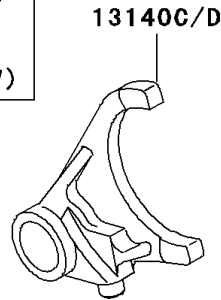

1997 KLR650 PARTS DIAGRAM

Gear Change Drum/Shift Fork(s)

E1362

1997 KLR650 PARTS LIST

Gear Change Drum/Shift Fork(s)

ITEM NAME	PART NUMBER	QUANTITY
ROLLER,4X10 (Ref # 610)	610A0410	1
FORK-SHIFT,LOW (Ref # 13140)	13140-1023	1
FORK-SHIFT,2ND&3RD (Ref # 13140A)	13140-1024	1
FORK-SHIFT,4TH&TOP (Ref # 13140C)	13140-1257	1
CAM-CHANGE DRUM (Ref # 13145)	13145-1051	1
SWITCH-COMP,NEUTRAL (Ref # 13151)	13151-1080	1
DRUM-ASSY-CHANGE (Ref # 13239)	13239-1103	1
ROD-SHIFT,L=93.7 (Ref # 49047)	49047-1003	2
BOLT,SOCKET,6X25 (Ref # 92002)	92002-1696	1
GASKET,10.5X16X1,DRAIN PLUG (Ref # 92065)	92065-058	1