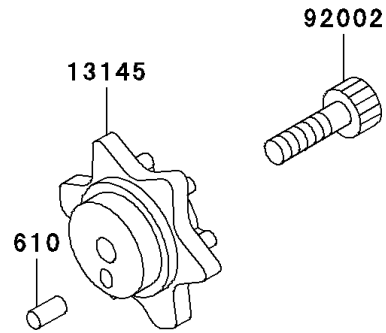

1997 KLR650 PARTS DIAGRAM

Gear Change Drum/Shift Fork(s)

E1362

1997 KLR650 PARTS LIST

Gear Change Drum/Shift Fork(s)

ITEM NAME	PART NUMBER	QUANTITY
ROLLER,4X10 (Ref # 610)	610A0410	1
FORK-SHIFT,LOW (Ref # 13140)	13140-1023	1
FORK-SHIFT,2ND&3RD (Ref # 13140A)	13140-1024	1
FORK-SHIFT,4TH&TOP (Ref # 13140C)	13140-1257	1
CAM-CHANGE DRUM (Ref # 13145)	13145-1051	1
SWITCH-COMP,NEUTRAL (Ref # 13151)	13151-1080	1
DRUM-ASSY-CHANGE (Ref # 13239)	13239-1103	1
ROD-SHIFT,L=93.7 (Ref # 49047)	49047-1003	2
BOLT,SOCKET,6X25 (Ref # 92002)	92002-1696	1
GASKET,10.5X16X1,DRAIN PLUG (Ref # 92065)	92065-058	1