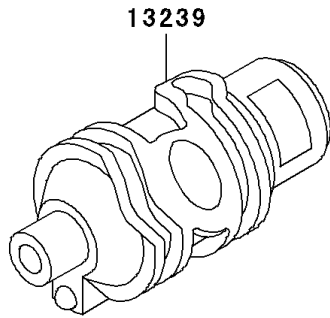

1997 KLR650 PARTS DIAGRAM

Gear Change Drum/Shift Fork(s)

E1362

1997 KLR650 PARTS LIST

Gear Change Drum/Shift Fork(s)

ITEM NAME	PART NUMBER	QUANTITY
ROLLER,4X10 (Ref # 610)	610A0410	1
FORK-SHIFT,LOW (Ref # 13140)	13140-1023	1
FORK-SHIFT,2ND&3RD (Ref # 13140A)	13140-1024	1
FORK-SHIFT,4TH&TOP (Ref # 13140C)	13140-1257	1
CAM-CHANGE DRUM (Ref # 13145)	13145-1051	1
SWITCH-COMP,NEUTRAL (Ref # 13151)	13151-1080	1
DRUM-ASSY-CHANGE (Ref # 13239)	13239-1103	1
ROD-SHIFT,L=93.7 (Ref # 49047)	49047-1003	2
BOLT,SOCKET,6X25 (Ref # 92002)	92002-1696	1
GASKET,10.5X16X1,DRAIN PLUG (Ref # 92065)	92065-058	1