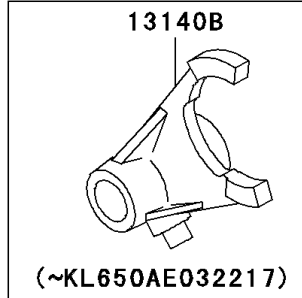

1997 KLR650 PARTS DIAGRAM

Gear Change Drum/Shift Fork(s)

E1362

1997 KLR650 PARTS LIST

Gear Change Drum/Shift Fork(s)

ITEM NAME	PART NUMBER	QUANTITY
ROLLER,4X10 (Ref # 610)	610A0410	1
FORK-SHIFT,LOW (Ref # 13140)	13140-1023	1
FORK-SHIFT,2ND&3RD (Ref # 13140A)	13140-1024	1
FORK-SHIFT,4TH&TOP (Ref # 13140C)	13140-1257	1
CAM-CHANGE DRUM (Ref # 13145)	13145-1051	1
SWITCH-COMP,NEUTRAL (Ref # 13151)	13151-1080	1
DRUM-ASSY-CHANGE (Ref # 13239)	13239-1103	1
ROD-SHIFT,L=93.7 (Ref # 49047)	49047-1003	2
BOLT,SOCKET,6X25 (Ref # 92002)	92002-1696	1
GASKET,10.5X16X1,DRAIN PLUG (Ref # 92065)	92065-058	1