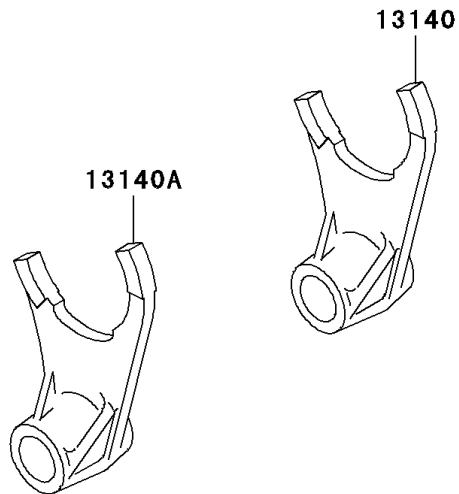

1997 KLR650 PARTS DIAGRAM

Gear Change Drum/Shift Fork(s)

E1362

1997 KLR650 PARTS LIST

Gear Change Drum/Shift Fork(s)

ITEM NAME	PART NUMBER	QUANTITY
ROLLER,4X10 (Ref # 610)	610A0410	1
FORK-SHIFT,LOW (Ref # 13140)	13140-1023	1
FORK-SHIFT,2ND&3RD (Ref # 13140A)	13140-1024	1
FORK-SHIFT,4TH&TOP (Ref # 13140C)	13140-1257	1
CAM-CHANGE DRUM (Ref # 13145)	13145-1051	1
SWITCH-COMP,NEUTRAL (Ref # 13151)	13151-1080	1
DRUM-ASSY-CHANGE (Ref # 13239)	13239-1103	1
ROD-SHIFT,L=93.7 (Ref # 49047)	49047-1003	2
BOLT,SOCKET,6X25 (Ref # 92002)	92002-1696	1
GASKET,10.5X16X1,DRAIN PLUG (Ref # 92065)	92065-058	1