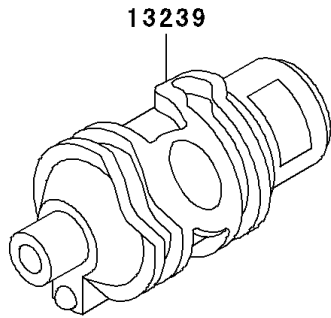

# 1998 KLR650 PARTS DIAGRAM

Gear Change Drum/Shift Fork(s)

E1362

# 1998 KLR650 PARTS LIST

## Gear Change Drum/Shift Fork(s)

ITEM NAME	PART NUMBER	QUANTITY
ROLLER,4X10 (Ref # 610)	610A0410	1
FORK-SHIFT,LOW (Ref # 13140)	13140-1023	1
FORK-SHIFT,2ND&3RD (Ref # 13140A)	13140-1024	1
FORK-SHIFT,4TH&TOP (Ref # 13140C)	13140-1257	1
CAM-CHANGE DRUM (Ref # 13145)	13145-1051	1
SWITCH-COMP,NEUTRAL (Ref # 13151)	13151-1080	1
DRUM-ASSY-CHANGE (Ref # 13239)	13239-1103	1
ROD-SHIFT,L=93.7 (Ref # 49047)	49047-1003	2
BOLT,SOCKET,6X25 (Ref # 92002)	92002-1696	1
GASKET,10.5X16X1,DRAIN PLUG (Ref # 92065)	92065-058	1