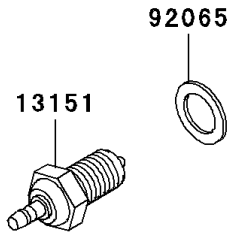

# 1998 KLR650 PARTS DIAGRAM

Gear Change Drum/Shift Fork(s)

E1362

# 1998 KLR650 PARTS LIST

## Gear Change Drum/Shift Fork(s)

ITEM NAME	PART NUMBER	QUANTITY
ROLLER,4X10 (Ref # 610)	610A0410	1
FORK-SHIFT,LOW (Ref # 13140)	13140-1023	1
FORK-SHIFT,2ND&3RD (Ref # 13140A)	13140-1024	1
FORK-SHIFT,4TH&TOP (Ref # 13140C)	13140-1257	1
CAM-CHANGE DRUM (Ref # 13145)	13145-1051	1
SWITCH-COMP,NEUTRAL (Ref # 13151)	13151-1080	1
DRUM-ASSY-CHANGE (Ref # 13239)	13239-1103	1
ROD-SHIFT,L=93.7 (Ref # 49047)	49047-1003	2
BOLT,SOCKET,6X25 (Ref # 92002)	92002-1696	1
GASKET,10.5X16X1,DRAIN PLUG (Ref # 92065)	92065-058	1