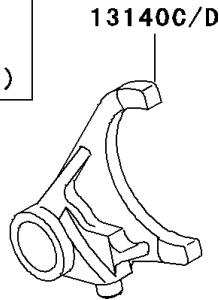

# 1998 KLR650 PARTS DIAGRAM

Gear Change Drum/Shift Fork(s)

E1362

# 1998 KLR650 PARTS LIST

## Gear Change Drum/Shift Fork(s)

ITEM NAME	PART NUMBER	QUANTITY
ROLLER,4X10 (Ref # 610)	610A0410	1
FORK-SHIFT,LOW (Ref # 13140)	13140-1023	1
FORK-SHIFT,2ND&3RD (Ref # 13140A)	13140-1024	1
FORK-SHIFT,4TH&TOP (Ref # 13140C)	13140-1257	1
CAM-CHANGE DRUM (Ref # 13145)	13145-1051	1
SWITCH-COMP,NEUTRAL (Ref # 13151)	13151-1080	1
DRUM-ASSY-CHANGE (Ref # 13239)	13239-1103	1
ROD-SHIFT,L=93.7 (Ref # 49047)	49047-1003	2
BOLT,SOCKET,6X25 (Ref # 92002)	92002-1696	1
GASKET,10.5X16X1,DRAIN PLUG (Ref # 92065)	92065-058	1