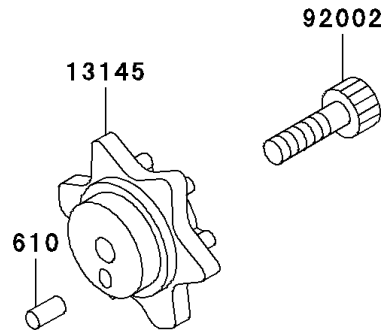

# 1998 KLR650 PARTS DIAGRAM

Gear Change Drum/Shift Fork(s)

E1362

# 1998 KLR650 PARTS LIST

## Gear Change Drum/Shift Fork(s)

ITEM NAME	PART NUMBER	QUANTITY
ROLLER,4X10 (Ref # 610)	610A0410	1
FORK-SHIFT,LOW (Ref # 13140)	13140-1023	1
FORK-SHIFT,2ND&3RD (Ref # 13140A)	13140-1024	1
FORK-SHIFT,4TH&TOP (Ref # 13140C)	13140-1257	1
CAM-CHANGE DRUM (Ref # 13145)	13145-1051	1
SWITCH-COMP,NEUTRAL (Ref # 13151)	13151-1080	1
DRUM-ASSY-CHANGE (Ref # 13239)	13239-1103	1
ROD-SHIFT,L=93.7 (Ref # 49047)	49047-1003	2
BOLT,SOCKET,6X25 (Ref # 92002)	92002-1696	1
GASKET,10.5X16X1,DRAIN PLUG (Ref # 92065)	92065-058	1