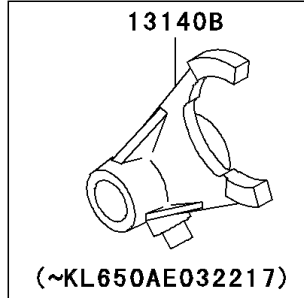

# 1998 KLR650 PARTS DIAGRAM

Gear Change Drum/Shift Fork(s)

E1362

# 1998 KLR650 PARTS LIST

## Gear Change Drum/Shift Fork(s)

ITEM NAME	PART NUMBER	QUANTITY
ROLLER,4X10 (Ref # 610)	610A0410	1
FORK-SHIFT,LOW (Ref # 13140)	13140-1023	1
FORK-SHIFT,2ND&3RD (Ref # 13140A)	13140-1024	1
FORK-SHIFT,4TH&TOP (Ref # 13140C)	13140-1257	1
CAM-CHANGE DRUM (Ref # 13145)	13145-1051	1
SWITCH-COMP,NEUTRAL (Ref # 13151)	13151-1080	1
DRUM-ASSY-CHANGE (Ref # 13239)	13239-1103	1
ROD-SHIFT,L=93.7 (Ref # 49047)	49047-1003	2
BOLT,SOCKET,6X25 (Ref # 92002)	92002-1696	1
GASKET,10.5X16X1,DRAIN PLUG (Ref # 92065)	92065-058	1