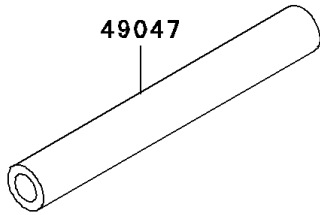

# 1998 KLR650 PARTS DIAGRAM

Gear Change Drum/Shift Fork(s)

E1362

# 1998 KLR650 PARTS LIST

## Gear Change Drum/Shift Fork(s)

ITEM NAME	PART NUMBER	QUANTITY
ROLLER,4X10 (Ref # 610)	610A0410	1
FORK-SHIFT,LOW (Ref # 13140)	13140-1023	1
FORK-SHIFT,2ND&3RD (Ref # 13140A)	13140-1024	1
FORK-SHIFT,4TH&TOP (Ref # 13140C)	13140-1257	1
CAM-CHANGE DRUM (Ref # 13145)	13145-1051	1
SWITCH-COMP,NEUTRAL (Ref # 13151)	13151-1080	1
DRUM-ASSY-CHANGE (Ref # 13239)	13239-1103	1
ROD-SHIFT,L=93.7 (Ref # 49047)	49047-1003	2
BOLT,SOCKET,6X25 (Ref # 92002)	92002-1696	1
GASKET,10.5X16X1,DRAIN PLUG (Ref # 92065)	92065-058	1