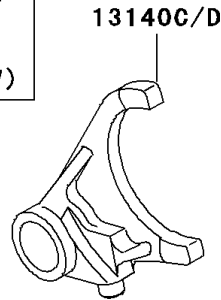

1999 KLR650 PARTS DIAGRAM

Gear Change Drum/Shift Fork(s)

E1362

1999 KLR650 PARTS LIST

Gear Change Drum/Shift Fork(s)

ITEM NAME	PART NUMBER	QUANTITY
ROLLER,4X10 (Ref # 610)	610A0410	1
FORK-SHIFT,LOW (Ref # 13140)	13140-1023	1
FORK-SHIFT,2ND&3RD (Ref # 13140A)	13140-1024	1
FORK-SHIFT,4TH&TOP (Ref # 13140C)	13140-1257	1
CAM-CHANGE DRUM (Ref # 13145)	13145-1051	1
SWITCH-COMP,NEUTRAL (Ref # 13151)	13151-1080	1
DRUM-ASSY-CHANGE (Ref # 13239)	13239-1103	1
ROD-SHIFT,L=93.7 (Ref # 49047)	49047-1003	2
BOLT,SOCKET,6X25 (Ref # 92002)	92002-1696	1
GASKET,10.5X16X1,DRAIN PLUG (Ref # 92065)	92065-058	1