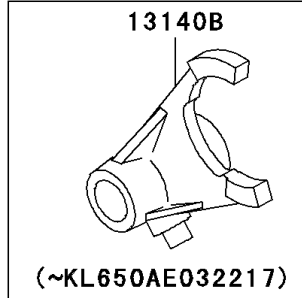

1999 KLR650 PARTS DIAGRAM

Gear Change Drum/Shift Fork(s)

E1362

1999 KLR650 PARTS LIST

Gear Change Drum/Shift Fork(s)

ITEM NAME	PART NUMBER	QUANTITY
ROLLER,4X10 (Ref # 610)	610A0410	1
FORK-SHIFT,LOW (Ref # 13140)	13140-1023	1
FORK-SHIFT,2ND&3RD (Ref # 13140A)	13140-1024	1
FORK-SHIFT,4TH&TOP (Ref # 13140C)	13140-1257	1
CAM-CHANGE DRUM (Ref # 13145)	13145-1051	1
SWITCH-COMP,NEUTRAL (Ref # 13151)	13151-1080	1
DRUM-ASSY-CHANGE (Ref # 13239)	13239-1103	1
ROD-SHIFT,L=93.7 (Ref # 49047)	49047-1003	2
BOLT,SOCKET,6X25 (Ref # 92002)	92002-1696	1
GASKET,10.5X16X1,DRAIN PLUG (Ref # 92065)	92065-058	1