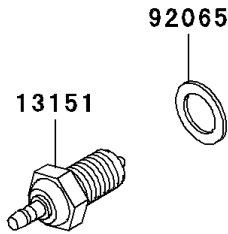

1999 KLR650 PARTS DIAGRAM

Gear Change Drum/Shift Fork(s)

E1362

1999 KLR650 PARTS LIST

Gear Change Drum/Shift Fork(s)

ITEM NAME	PART NUMBER	QUANTITY
ROLLER,4X10 (Ref # 610)	610A0410	1
FORK-SHIFT,LOW (Ref # 13140)	13140-1023	1
FORK-SHIFT,2ND&3RD (Ref # 13140A)	13140-1024	1
FORK-SHIFT,4TH&TOP (Ref # 13140C)	13140-1257	1
CAM-CHANGE DRUM (Ref # 13145)	13145-1051	1
SWITCH-COMP,NEUTRAL (Ref # 13151)	13151-1080	1
DRUM-ASSY-CHANGE (Ref # 13239)	13239-1103	1
ROD-SHIFT,L=93.7 (Ref # 49047)	49047-1003	2
BOLT,SOCKET,6X25 (Ref # 92002)	92002-1696	1
GASKET,10.5X16X1,DRAIN PLUG (Ref # 92065)	92065-058	1