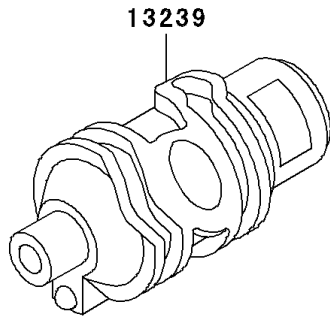

1999 KLR650 PARTS DIAGRAM

Gear Change Drum/Shift Fork(s)

E1362

1999 KLR650 PARTS LIST

Gear Change Drum/Shift Fork(s)

ITEM NAME	PART NUMBER	QUANTITY
ROLLER,4X10 (Ref # 610)	610A0410	1
FORK-SHIFT,LOW (Ref # 13140)	13140-1023	1
FORK-SHIFT,2ND&3RD (Ref # 13140A)	13140-1024	1
FORK-SHIFT,4TH&TOP (Ref # 13140C)	13140-1257	1
CAM-CHANGE DRUM (Ref # 13145)	13145-1051	1
SWITCH-COMP,NEUTRAL (Ref # 13151)	13151-1080	1
DRUM-ASSY-CHANGE (Ref # 13239)	13239-1103	1
ROD-SHIFT,L=93.7 (Ref # 49047)	49047-1003	2
BOLT,SOCKET,6X25 (Ref # 92002)	92002-1696	1
GASKET,10.5X16X1,DRAIN PLUG (Ref # 92065)	92065-058	1