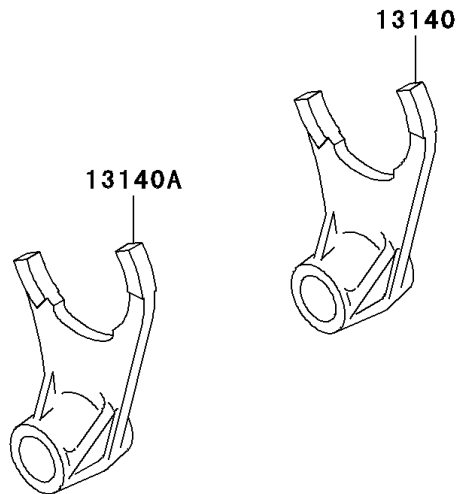

1999 KLR650 PARTS DIAGRAM

Gear Change Drum/Shift Fork(s)

E1362

1999 KLR650 PARTS LIST

Gear Change Drum/Shift Fork(s)

ITEM NAME	PART NUMBER	QUANTITY
ROLLER,4X10 (Ref # 610)	610A0410	1
FORK-SHIFT,LOW (Ref # 13140)	13140-1023	1
FORK-SHIFT,2ND&3RD (Ref # 13140A)	13140-1024	1
FORK-SHIFT,4TH&TOP (Ref # 13140C)	13140-1257	1
CAM-CHANGE DRUM (Ref # 13145)	13145-1051	1
SWITCH-COMP,NEUTRAL (Ref # 13151)	13151-1080	1
DRUM-ASSY-CHANGE (Ref # 13239)	13239-1103	1
ROD-SHIFT,L=93.7 (Ref # 49047)	49047-1003	2
BOLT,SOCKET,6X25 (Ref # 92002)	92002-1696	1
GASKET,10.5X16X1,DRAIN PLUG (Ref # 92065)	92065-058	1