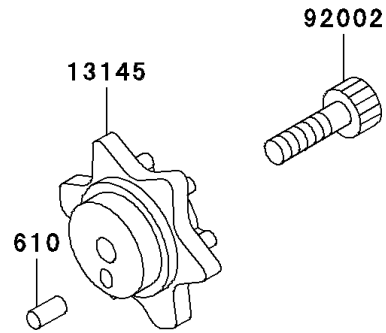

1999 KLR650 PARTS DIAGRAM

Gear Change Drum/Shift Fork(s)

E1362

1999 KLR650 PARTS LIST

Gear Change Drum/Shift Fork(s)

ITEM NAME	PART NUMBER	QUANTITY
ROLLER,4X10 (Ref # 610)	610A0410	1
FORK-SHIFT,LOW (Ref # 13140)	13140-1023	1
FORK-SHIFT,2ND&3RD (Ref # 13140A)	13140-1024	1
FORK-SHIFT,4TH&TOP (Ref # 13140C)	13140-1257	1
CAM-CHANGE DRUM (Ref # 13145)	13145-1051	1
SWITCH-COMP,NEUTRAL (Ref # 13151)	13151-1080	1
DRUM-ASSY-CHANGE (Ref # 13239)	13239-1103	1
ROD-SHIFT,L=93.7 (Ref # 49047)	49047-1003	2
BOLT,SOCKET,6X25 (Ref # 92002)	92002-1696	1
GASKET,10.5X16X1,DRAIN PLUG (Ref # 92065)	92065-058	1