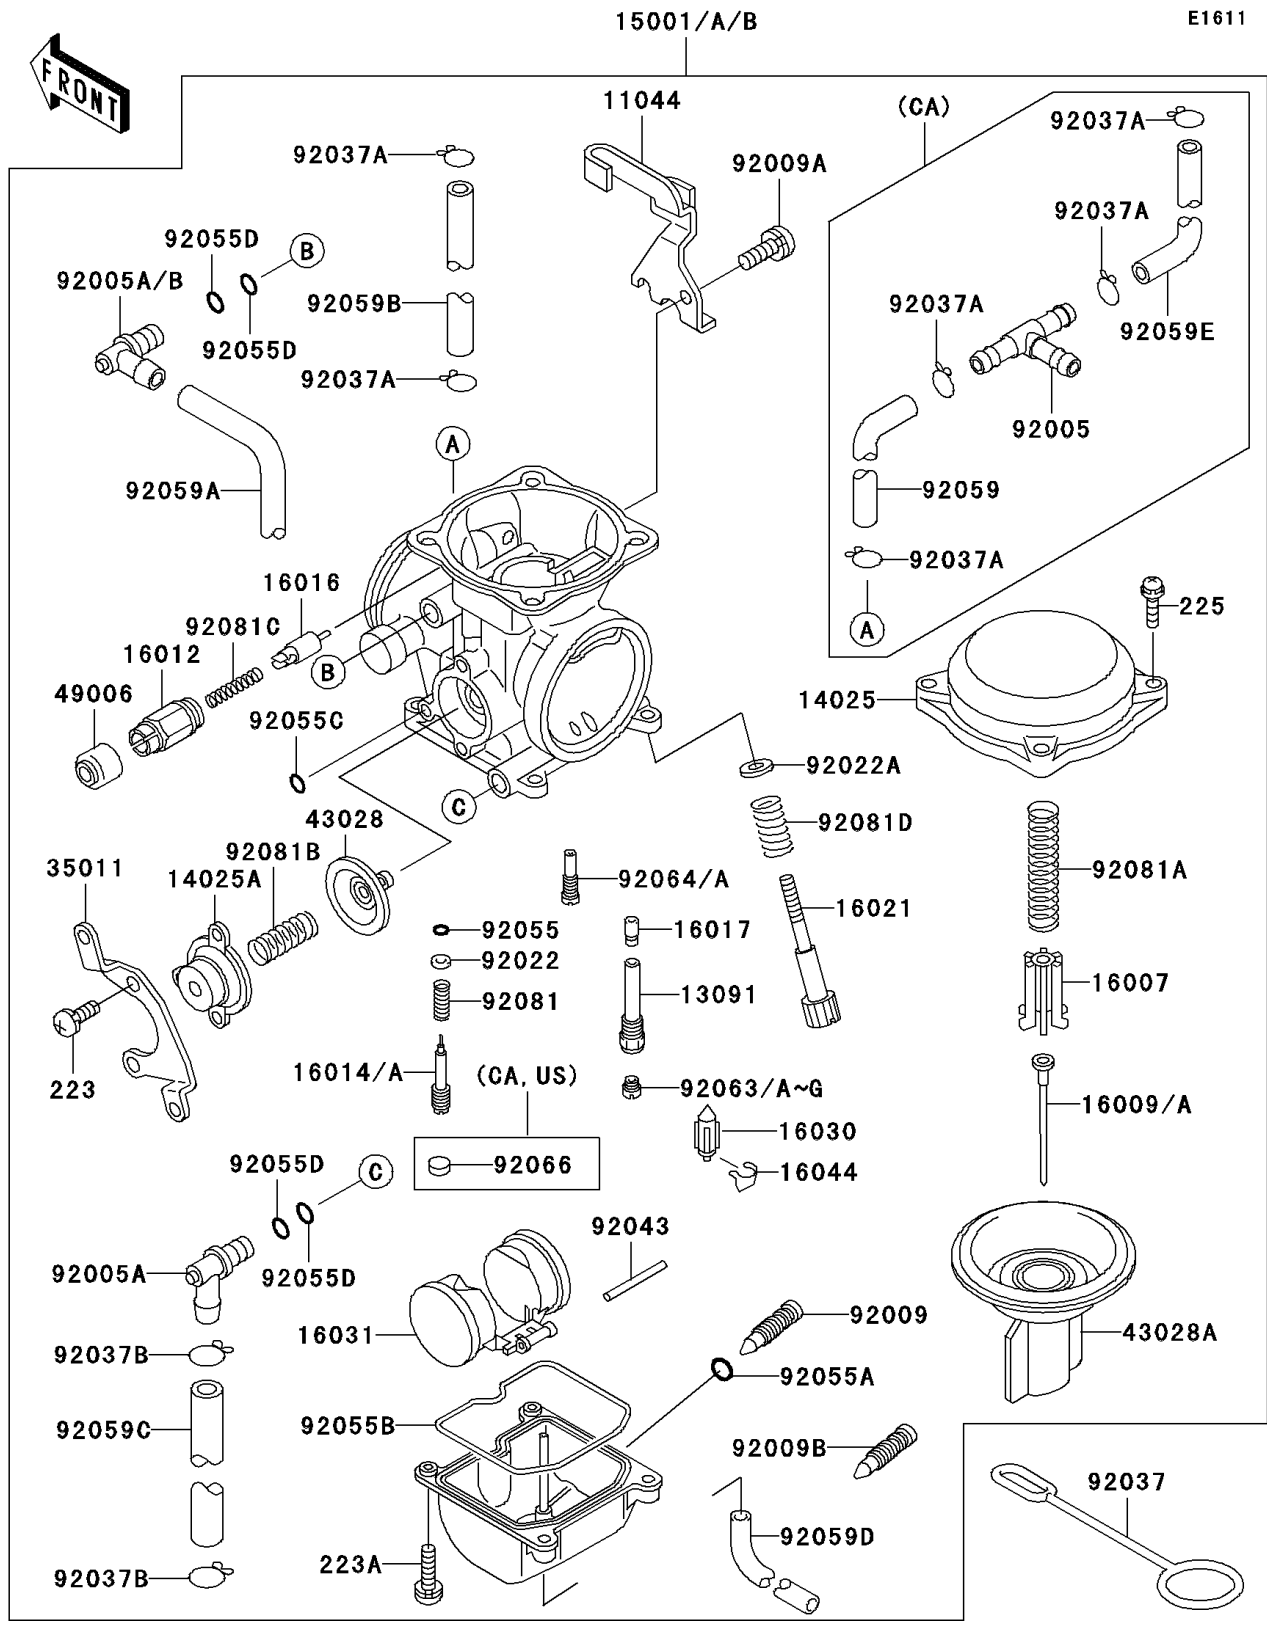

1996 KLR650 PARTS DIAGRAM

Carburetor

1996 KLR650 PARTS LIST

Carburetor

ITEM NAME	PART NUMBER	QUANTITY
BRACKET,THROTTLE CABLE (Ref # 11044)	11044-1353	1
HOLDER,NEEDLE JET (Ref # 13091)	13091-1425	1
COVER,MIXING CHAMBER (Ref # 14025)	14025-1890	1
COVER,AIR CUT VALVE (Ref # 14025A)	14025-1903	1
SEAT-SPRING,DIAPHRAGM VALVE (Ref # 16007)	16007-1113	1
CAP-STARTER PLUNGER (Ref # 16012)	16012-1055	1
PLUNGER (Ref # 16016)	16016-1057	1
JET-NEEDLE (Ref # 16017)	16017-1254	1
SCREW-THROTTLE STOP (Ref # 16021)	16021-1109	1
VALVE-FLOAT (Ref # 16030)	16030-1057	1
FLOAT (Ref # 16031)	16031-1056	1
CLAMP,FLOAT VALVE (Ref # 16044)	16044-007	1
STAY,AIR CUT VALVE (Ref # 35011)	35011-1232	1
DIAPHRAGM,AIR CUT VALVE (Ref # 43028)	43028-1053	1
DIAPHRAGM,VALVE (Ref # 43028A)	43028-1062	1
BOOT,STARTER PLUNGER (Ref # 49006)	49006-1165	1
SCREW,5X10 (Ref # 92009A)	92009-1365	1
WASHER,PLAIN (Ref # 92022)	92022-1003	1
WASHER,THROTTLE STOP SCREW (Ref # 92022A)	92022-1587	1
CLAMP,OVERFLOW TUBE (Ref # 92037)	92037-134	1
CLAMP,TUBE (Ref # 92037B)	92037-1531	2
PIN,FLOAT (Ref # 92043)	92043-1207	1
RING-O,PILOT ADJUST (Ref # 92055)	92055-1002	1
RING-O,FLOAT CHAMBER (Ref # 92055B)	92055-1222	1
RING-O (Ref # 92055C)	92055-1245	1
RING-O (Ref # 92055D)	92055-1246	4
TUBE,6.5X9.5X430 (Ref # 92059A)	92059-1727	1
TUBE,6.5X11.5X170 (Ref # 92059C)	92059-1837	1
JET-MAIN,#142 (Ref # 92063A)	92063-1016	1

1996 KLR650 PARTS LIST

Carburetor

ITEM NAME	PART NUMBER	QUANTITY
TUBE,3.5X6.5X390 (Ref # 92059D)	92059-1838	1
TUBE,5X9X100 (Ref # 92059E)	92059-1839	1
JET-MAIN,#140 (Ref # 92063)	92063-1013	1
JET-MAIN,#145 (Ref # 92063B)	92063-1017	1
JET-MAIN,#145 (Ref # 92063C)	92063-1017	1
JET-MAIN,#148 (Ref # 92063D)	92063-1324	1
JET-MAIN,#152 (Ref # 92063G)	92063-1331	1
JET-PILOT,#38 (Ref # 92064)	92064-1050	1
PLUG,PILOT AIR SCREW,6.9X2 (Ref # 92066)	92066-1051	1