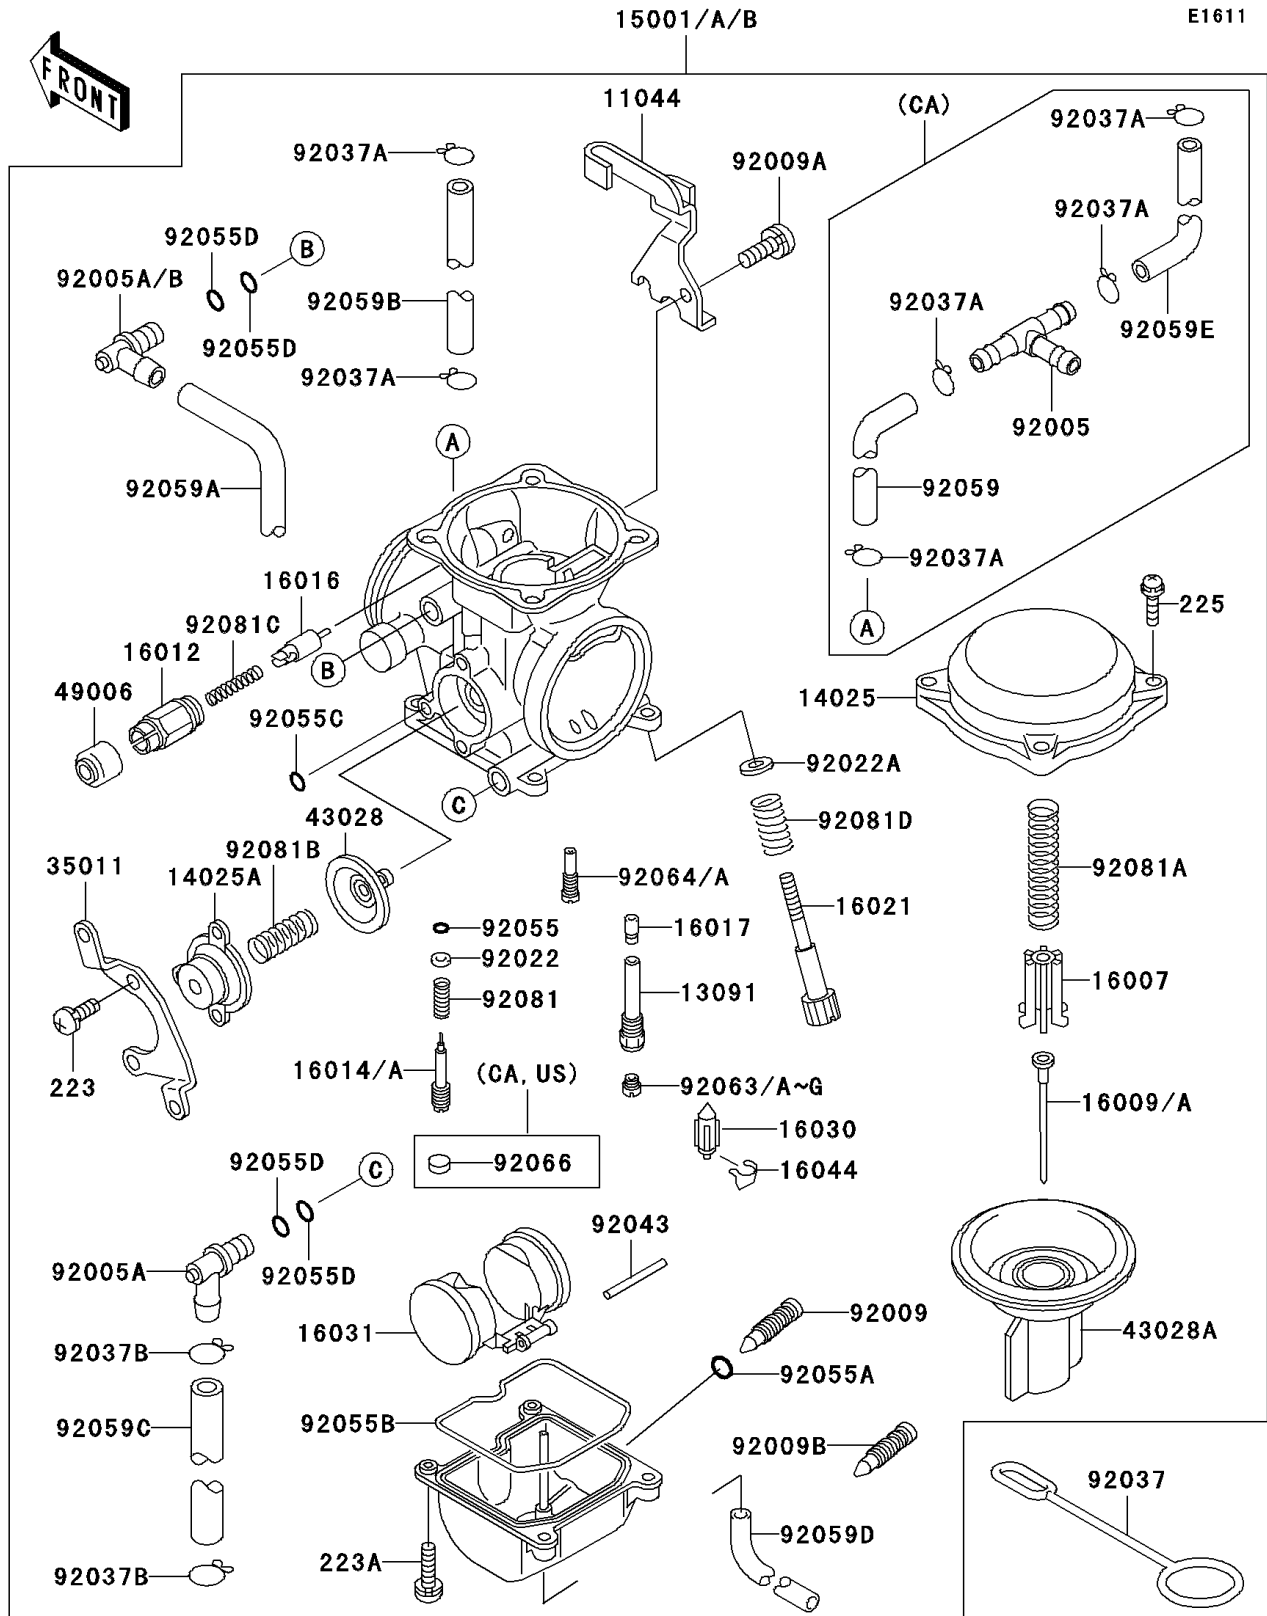

2000 KLR650 PARTS DIAGRAM

Carburetor