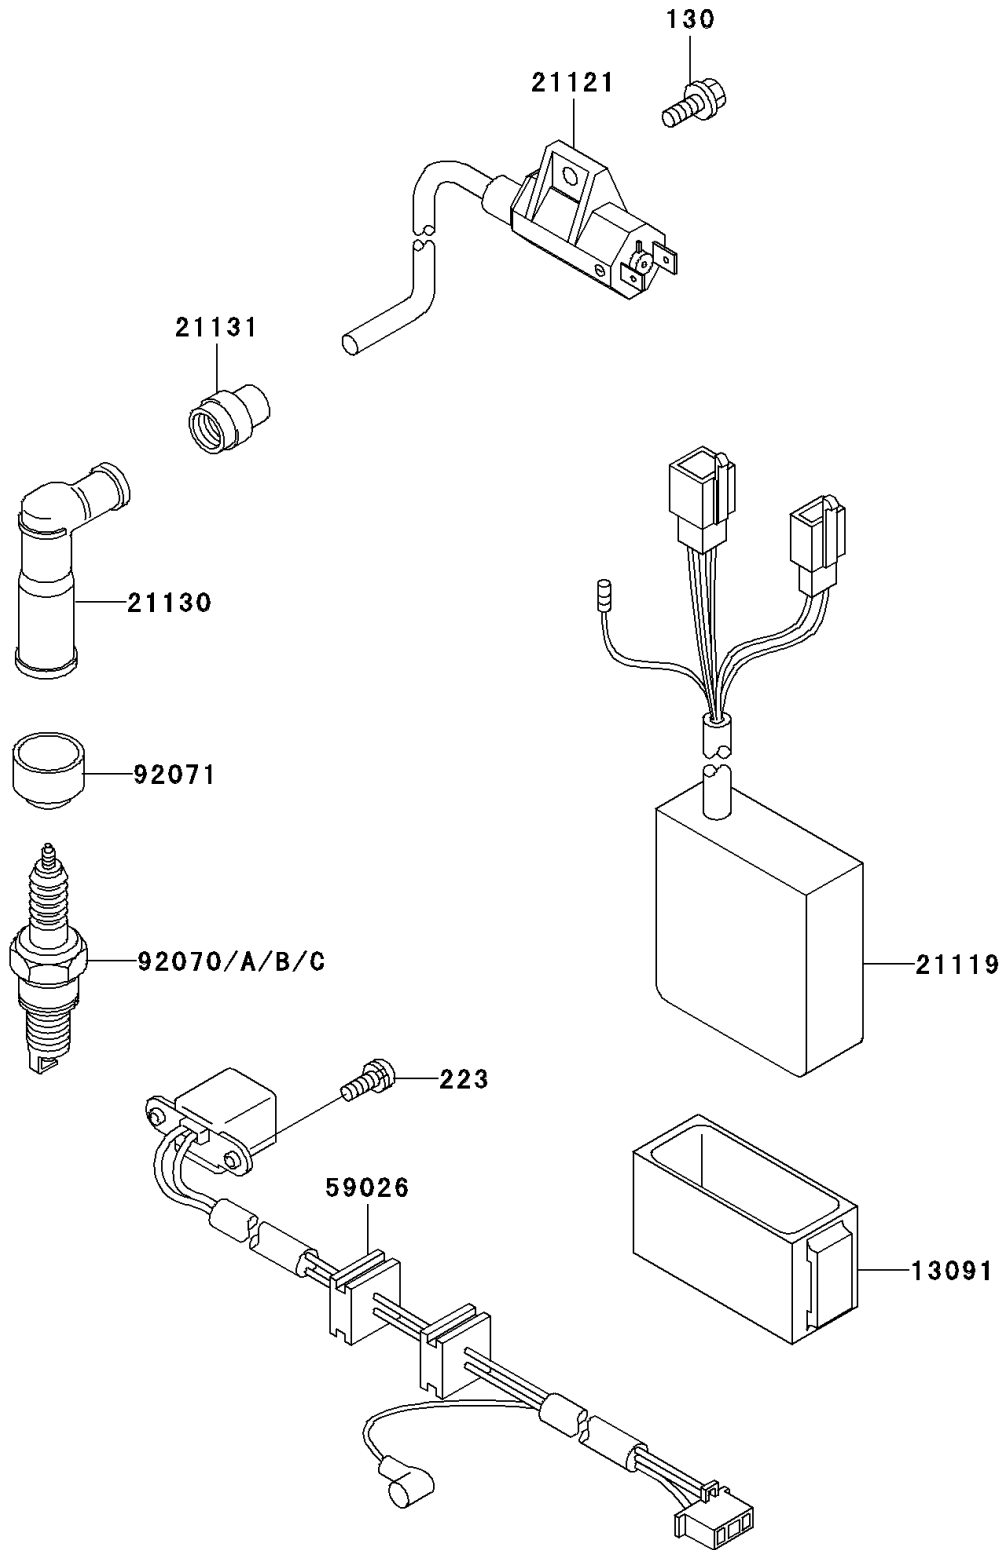

1996 KLR650 PARTS DIAGRAM

Ignition System

E1830

1996 KLR650 PARTS LIST

Ignition System

ITEM NAME	PART NUMBER	QUANTITY
BOLT-FLANGED (Ref # 130)	130J0612	1
SCREW-PAN-WS-CROS (Ref # 223)	223B0514	2
HOLDER,IGNITER (Ref # 13091)	13091-1271	1
IGNITER (Ref # 21119)	21119-1272	1
COIL-IGNITION (Ref # 21121)	21121-1152	1
CAP-SPARK PLUG (Ref # 21130)	21130-1002	1
GROMMET,HIGH TENSION (Ref # 21131)	21131-005	1
COIL-PULSING (Ref # 59026)	59026-1087	1
PLUG-SPARK,X24EP-U9(ND) (Ref # 92070C)		1
GROMMET,PLUG CAP (Ref # 92071)	92071-1124	1
PLUG-SPARK,DPR8EA-9(NGK) (Ref # 92070)	92070-1065	1
PLUG-SPARK,DP8EA-9(NGK) (Ref # 92070A)	92070-1066	1
PLUG-SPARK,X24EPR-U9(ND) (Ref # 92070B)		1