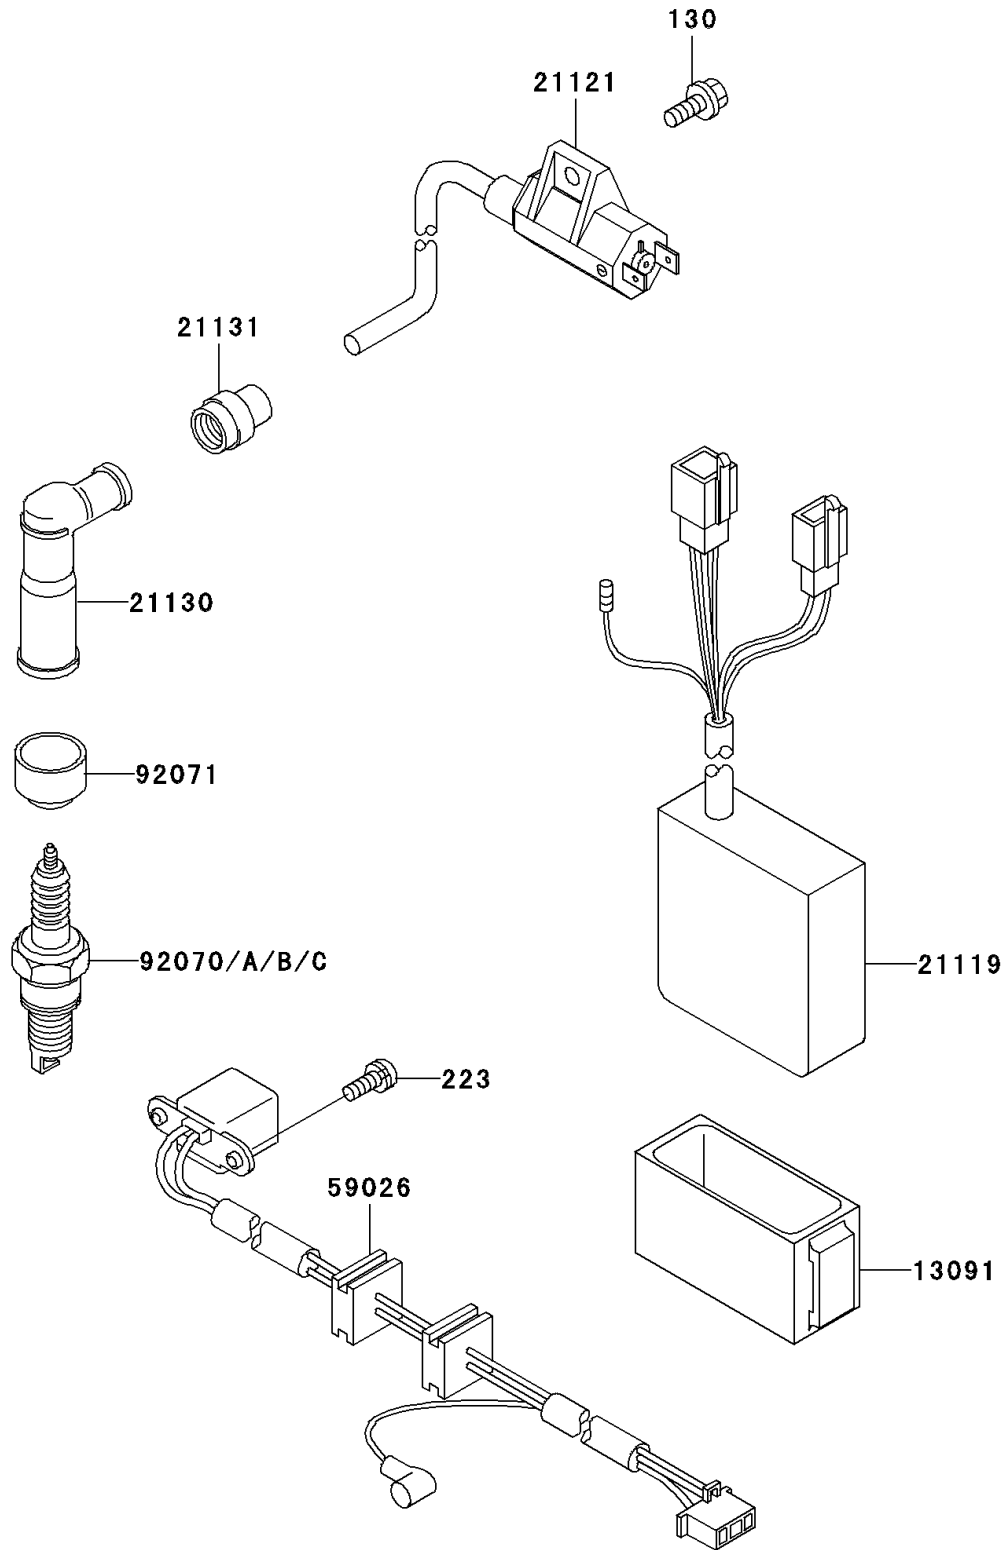

# 1998 KLR650 PARTS DIAGRAM

Ignition System

E1830

# 1998 KLR650 PARTS LIST

## Ignition System

ITEM NAME	PART NUMBER	QUANTITY
BOLT-FLANGED (Ref # 130)	130J0612	1
SCREW-PAN-WS-CROS (Ref # 223)	223B0514	2
HOLDER,IGNITER (Ref # 13091)	13091-1271	1
IGNITER (Ref # 21119)	21119-1272	1
COIL-IGNITION (Ref # 21121)	21121-1152	1
CAP-SPARK PLUG (Ref # 21130)	21130-1002	1
GROMMET,HIGH TENSION (Ref # 21131)	21131-005	1
COIL-PULSING (Ref # 59026)	59026-1087	1
PLUG-SPARK,DPR8EA-9(NGK) (Ref # 92070)	92070-1065	1
PLUG-SPARK,X24EPR-U9(ND) (Ref # 92070B)		1
GROMMET,PLUG CAP (Ref # 92071)	92071-1124	1