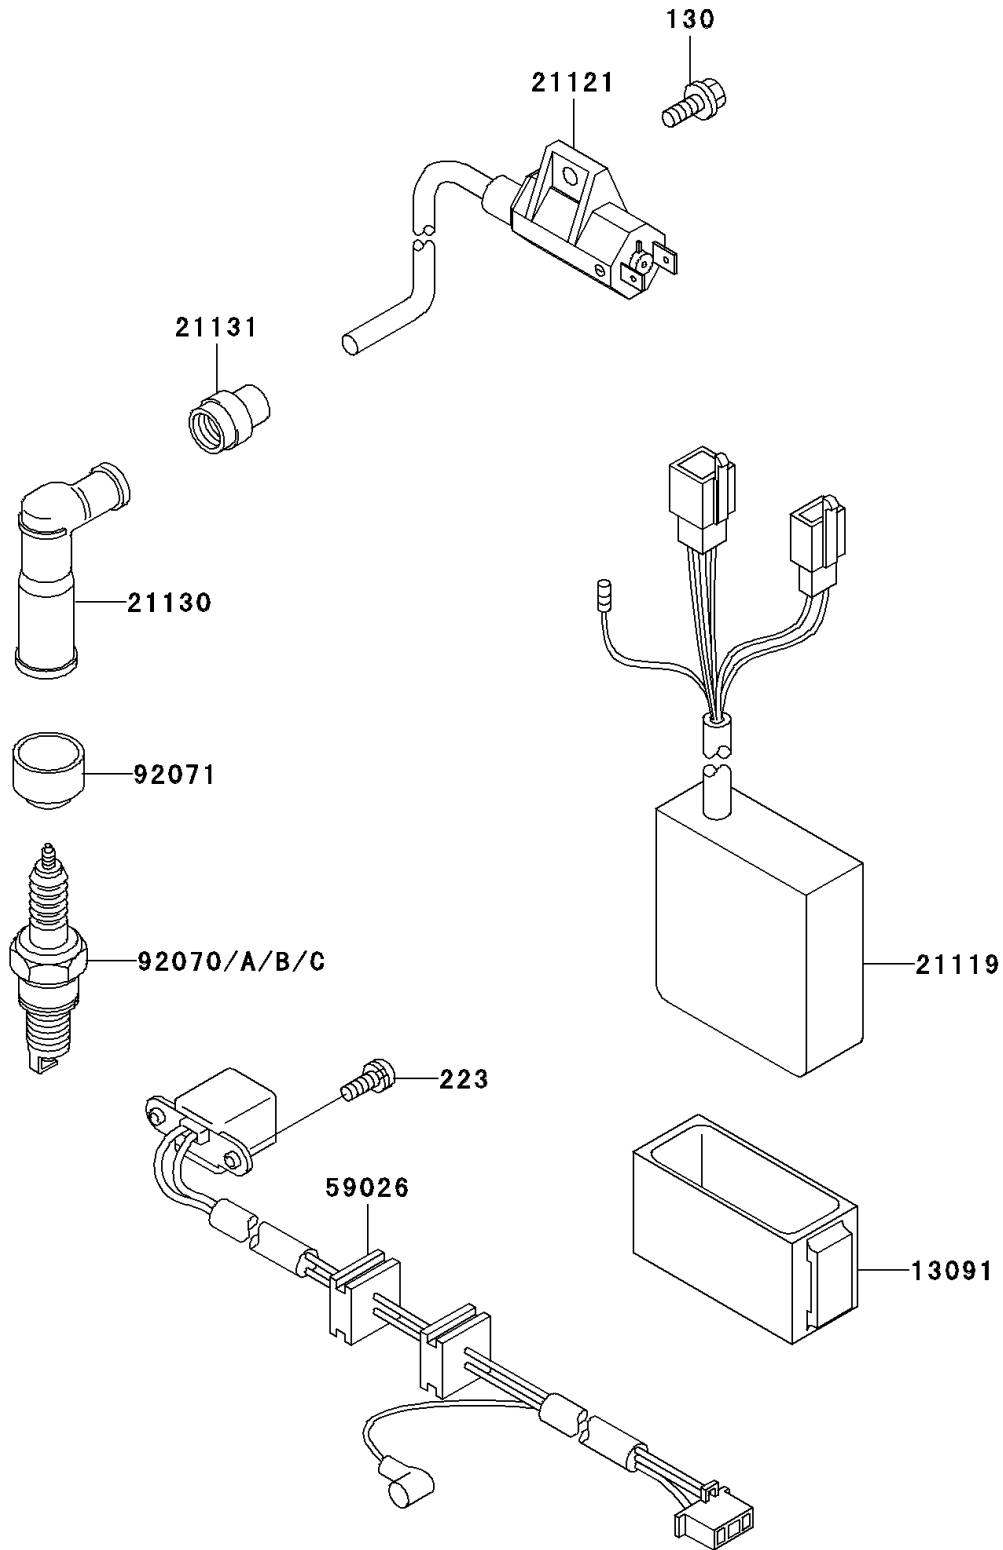

1999 KLR650 PARTS DIAGRAM

Ignition System

E1830

1999 KLR650 PARTS LIST

Ignition System

ITEM NAME	PART NUMBER	QUANTITY
BOLT-FLANGED (Ref # 130)	130J0612	1
SCREW-PAN-WS-CROS (Ref # 223)	223B0514	2
HOLDER,IGNITER (Ref # 13091)	13091-1271	1
IGNITER (Ref # 21119)	21119-1272	1
COIL-IGNITION (Ref # 21121)	21121-1152	1
CAP-SPARK PLUG (Ref # 21130)	21130-1002	1
GROMMET,HIGH TENSION (Ref # 21131)	21131-005	1
COIL-PULSING (Ref # 59026)	59026-1087	1
PLUG-SPARK,DPR8EA-9(NGK) (Ref # 92070)	92070-1065	1
PLUG-SPARK,X24EPR-U9(ND) (Ref # 92070B)		1
GROMMET,PLUG CAP (Ref # 92071)	92071-1124	1