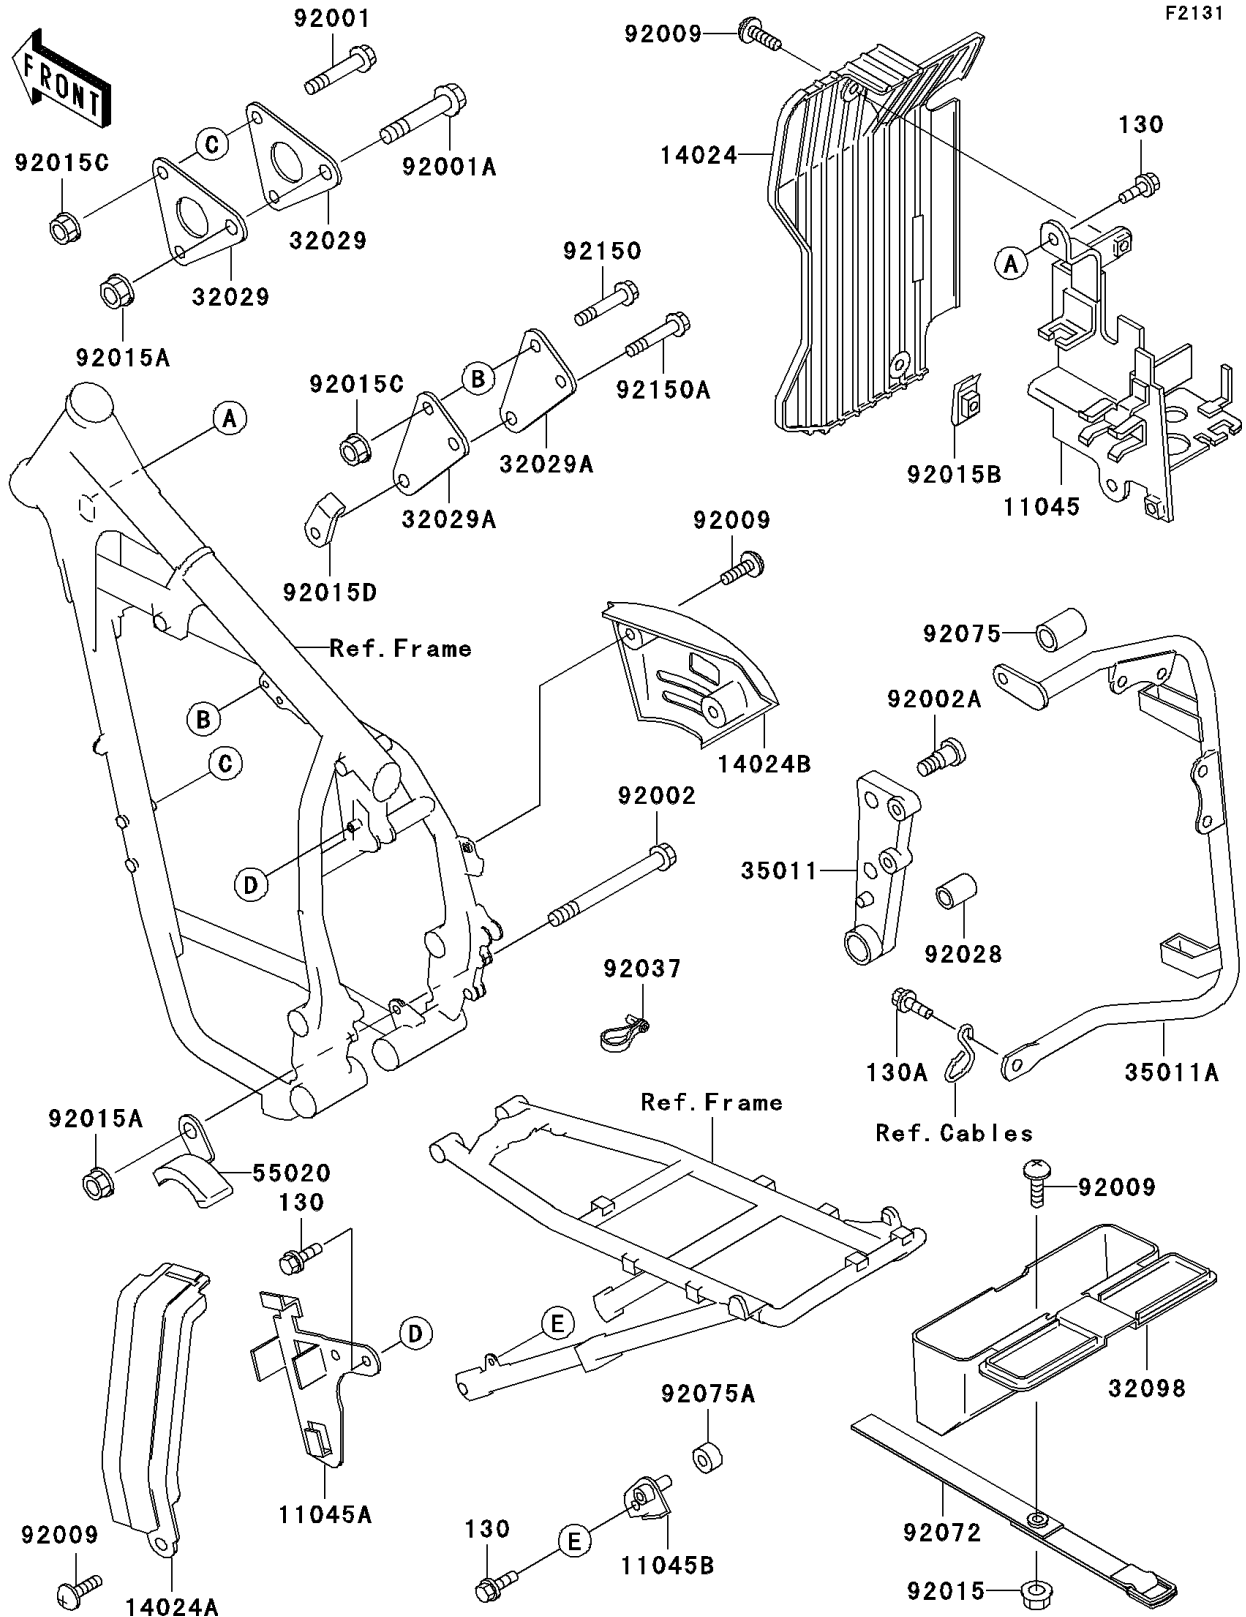

1996 KLR650 PARTS DIAGRAM

Frame Fittings

1996 KLR650 PARTS LIST

Frame Fittings

ITEM NAME	PART NUMBER	QUANTITY
BOLT-FLANGED (Ref # 130)	130J0612	4
BOLT-FLANGED,6X14,BLACK (Ref # 130A)	130J0614	2
BRACKET,ELECTRIC,RH (Ref # 11045)	11045-1358	1
BRACKET,ELECTRIC,LH (Ref # 11045A)	11045-1359	1
BRACKET (Ref # 11045B)	11045-1360	1
COVER,FRONT RESERVOIR (Ref # 14024)	14024-1372	1
COVER,SIDE STAND SWITCH (Ref # 14024A)	14024-1373	1
COVER,RESERVOIR TANK (Ref # 14024B)	14024-1470	1
BRACKET-ENGINE,FR (Ref # 32029)	32029-1805	2
BRACKET-ENGINE (Ref # 32029A)	32029-1956	2
CASE-TOOL,F.BLACK (Ref # 32098)	32098-1074-6Z	1
STAY (Ref # 35011)	35011-1327	1
STAY,HORN&RESERVOIR TANK (Ref # 35011A)	35011-1370	1
GUARD,CHAIN (Ref # 55020)	55020-1266	1
BOLT,FLANGED,8X70 (Ref # 92001)	92001-1583	2
BOLT,10X75 (Ref # 92001A)	92001-4021	1
BOLT,10X145 (Ref # 92002)	92002-1348	1
BOLT,SOCKET,8X23.5 (Ref # 92002A)	92002-1598	2
SCREW,6X14 (Ref # 92009)	92009-1288	7
NUT,FLANGED,6MM,BLACK (Ref # 92015)	92015-1233	1
NUT,FLANGED,10MM (Ref # 92015A)	92015-1415	2
NUT,6MM (Ref # 92015B)	92015-1602	1
NUT,FLANGED,LOCK,8MM (Ref # 92015C)	92015-1668	4
NUT,PLATE,8MM (Ref # 92015D)	92015-1673	1
BUSHING (Ref # 92028)	92028-1259	1
CLAMP,SPEED,L=80.5 (Ref # 92037)	92037-1903	1
BAND,TOOL CASE (Ref # 92072)	92072-1219	1
DAMPER (Ref # 92075)	92075-1941	1
DAMPER (Ref # 92075A)	92075-243	1

1996 KLR650 PARTS LIST

Frame Fittings

ITEM NAME	PART NUMBER	QUANTITY
BOLT,FLANGED,8X42 (Ref # 92150)	92150-1415	2
BOLT,FLANGED,8X42 (Ref # 92150A)	92150-1925	1