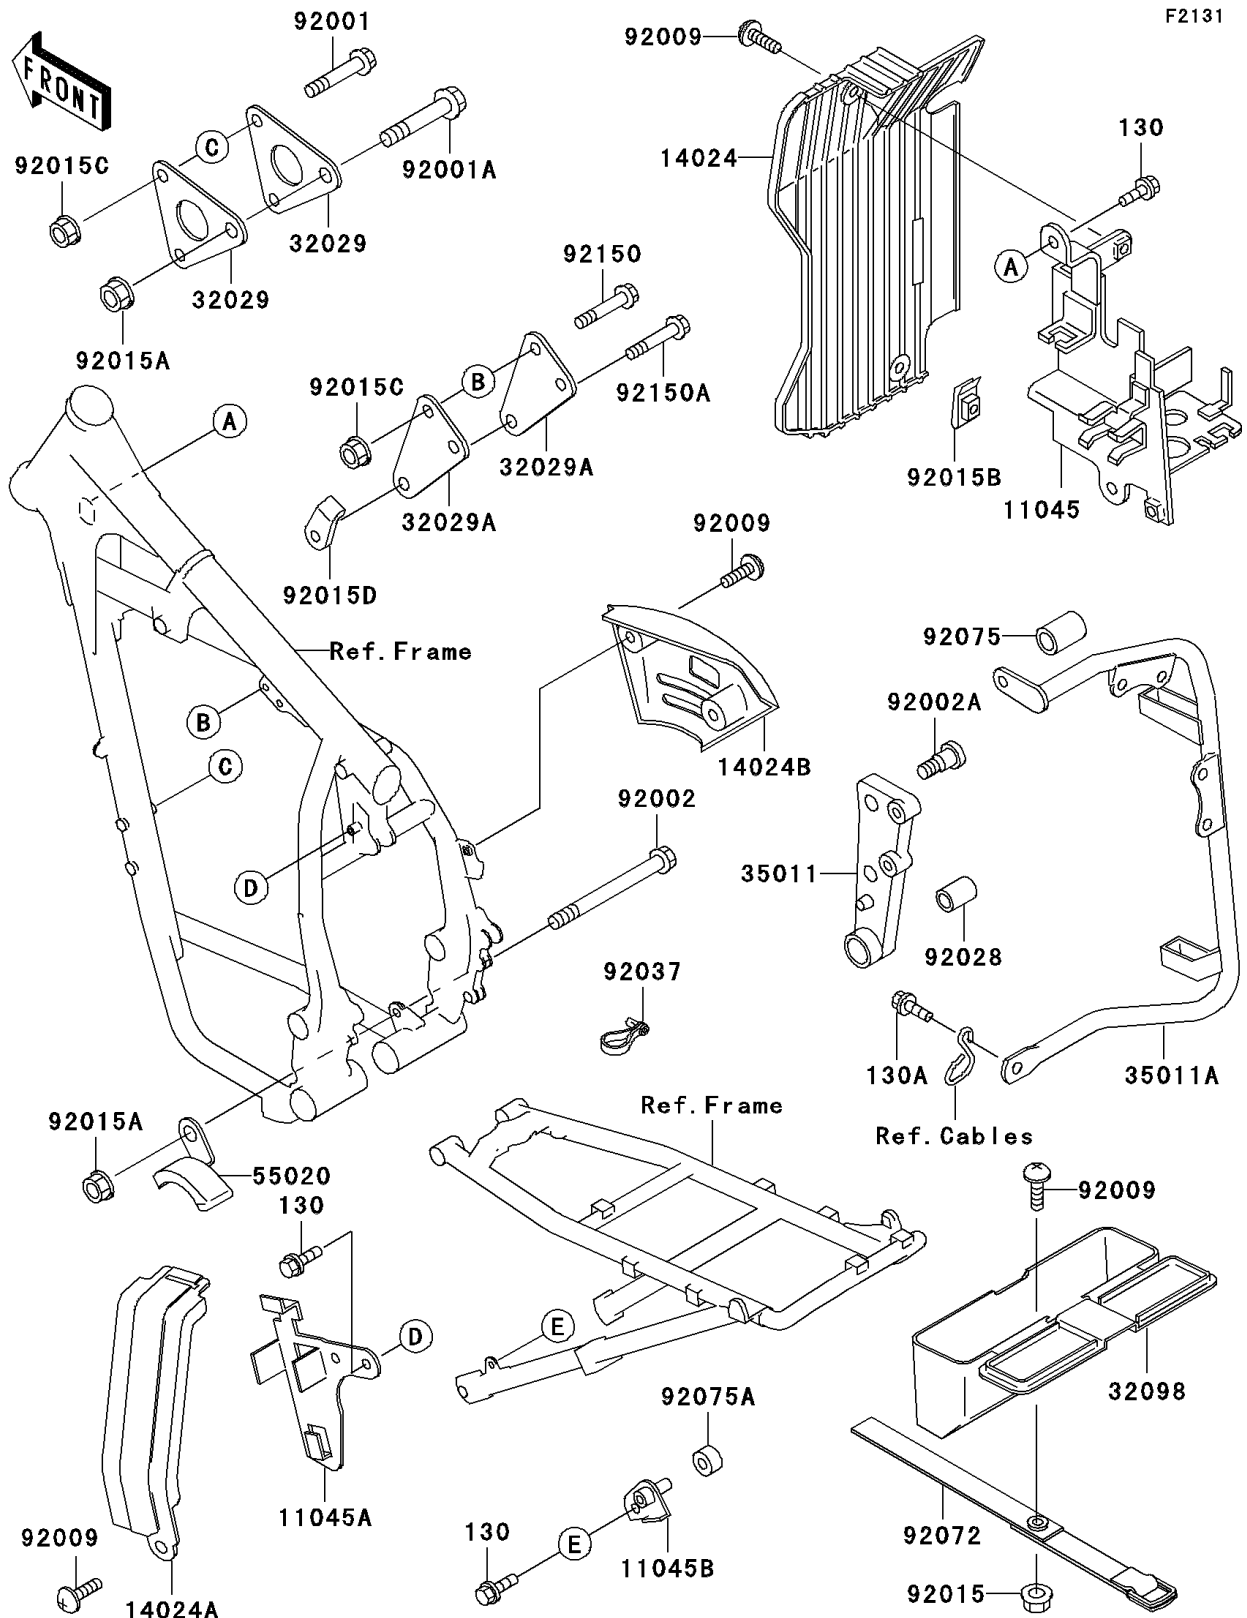

1996 KLR650 PARTS DIAGRAM

Frame Fittings

1996 KLR650 PARTS LIST

Frame Fittings

ITEM NAME	PART NUMBER	QUANTITY
BOLT-FLANGED (Ref # 130)	130J0612	4
BOLT-FLANGED,6X14,BLACK (Ref # 130A)	130J0614	2
BRACKET,ELECTRIC,RH (Ref # 11045)	11045-1358	1
BRACKET,ELECTRIC,LH (Ref # 11045A)	11045-1359	1
BRACKET (Ref # 11045B)	11045-1360	1
COVER,FRONT RESERVOIR (Ref # 14024)	14024-1372	1
COVER,SIDE STAND SWITCH (Ref # 14024A)	14024-1373	1
COVER,RESERVOIR TANK (Ref # 14024B)	14024-1470	1
BRACKET-ENGINE,FR (Ref # 32029)	32029-1805	2
BRACKET-ENGINE (Ref # 32029A)	32029-1956	2
CASE-TOOL,F.BLACK (Ref # 32098)	32098-1074-6Z	1
STAY (Ref # 35011)	35011-1327	1
STAY,HORN&RESERVOIR TANK (Ref # 35011A)	35011-1370	1
GUARD,CHAIN (Ref # 55020)	55020-1266	1
BOLT,FLANGED,8X70 (Ref # 92001)	92001-1583	2
BOLT,10X75 (Ref # 92001A)	92001-4021	1
BOLT,10X145 (Ref # 92002)	92002-1348	1
BOLT,SOCKET,8X23.5 (Ref # 92002A)	92002-1598	2
SCREW,6X14 (Ref # 92009)	92009-1288	7
NUT,FLANGED,6MM,BLACK (Ref # 92015)	92015-1233	1
NUT,FLANGED,10MM (Ref # 92015A)	92015-1415	2
NUT,6MM (Ref # 92015B)	92015-1602	1
NUT,FLANGED,LOCK,8MM (Ref # 92015C)	92015-1668	4
NUT,PLATE,8MM (Ref # 92015D)	92015-1673	1
BUSHING (Ref # 92028)	92028-1259	1
CLAMP,SPEED,L=80.5 (Ref # 92037)	92037-1903	1
BAND,TOOL CASE (Ref # 92072)	92072-1219	1
DAMPER (Ref # 92075)	92075-1941	1
DAMPER (Ref # 92075A)	92075-243	1

1996 KLR650 PARTS LIST

Frame Fittings

ITEM NAME	PART NUMBER	QUANTITY
BOLT,FLANGED,8X42 (Ref # 92150)	92150-1415	2
BOLT,FLANGED,8X42 (Ref # 92150A)	92150-1925	1