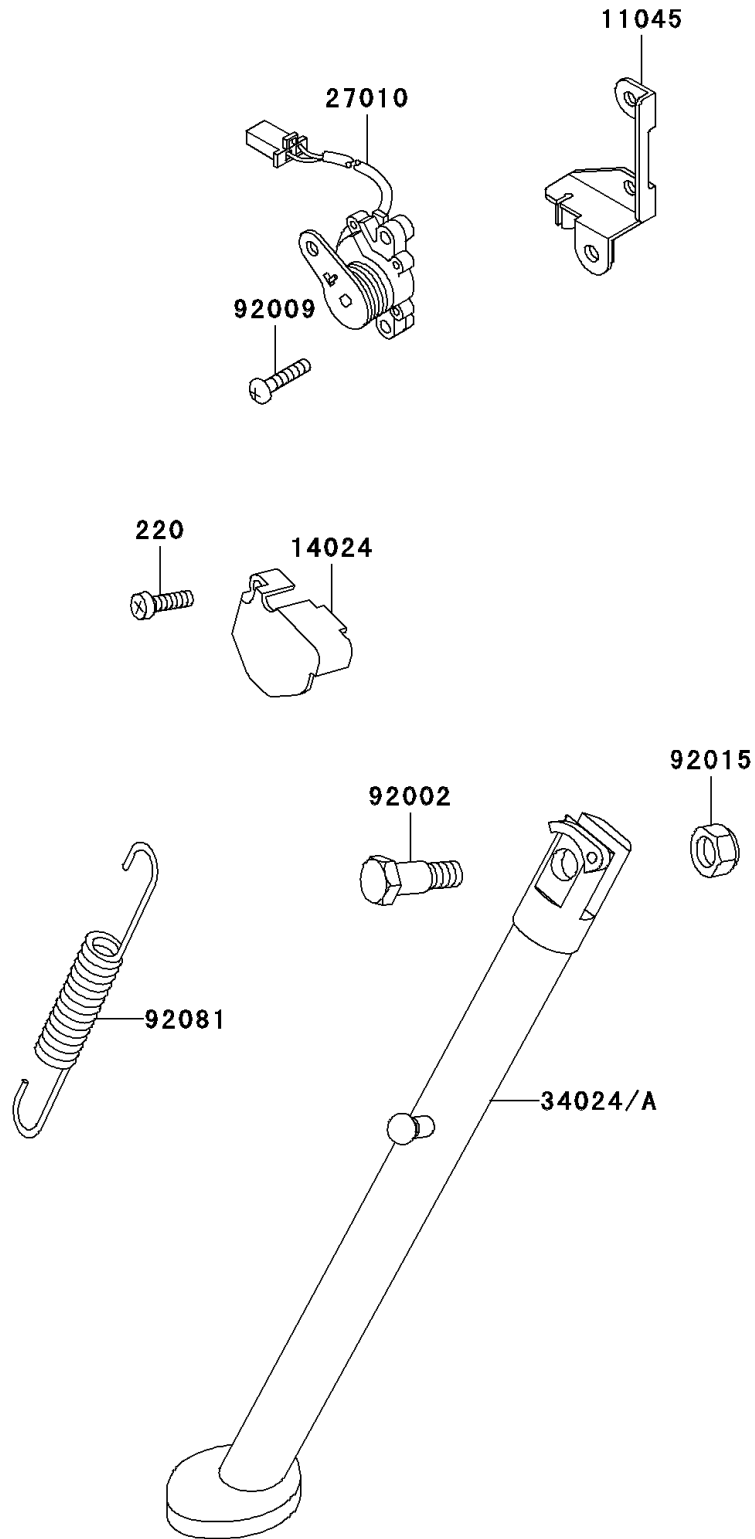

1996 KLR650 PARTS DIAGRAM

Stand(s)

F2190

1996 KLR650 PARTS LIST

Stand(s)

ITEM NAME	PART NUMBER	QUANTITY
SCREW-PAN-CROS,5X16,BLACK (Ref # 220)	220C0516	1
COVER,SIDE STAND (Ref # 14024)	14024-1474	1
SWITCH,SIDE STAND (Ref # 27010)	27010-1257	1
STAND-SIDE,SILVER NO.25 (Ref # 34024)	34024-1221	1
BOLT,SIDE STAND (Ref # 92002)	92002-1813	1
SCREW,5X25 (Ref # 92009)	92009-1657	2
NUT,LOCK,10MM,BLACK (Ref # 92015)	92015-1188	1
SPRING,SIDE STAND (Ref # 92081)	92081-1376	1
BRACKET,SIDE STAND SWITCH (Ref # 11045)	11045-1364	1