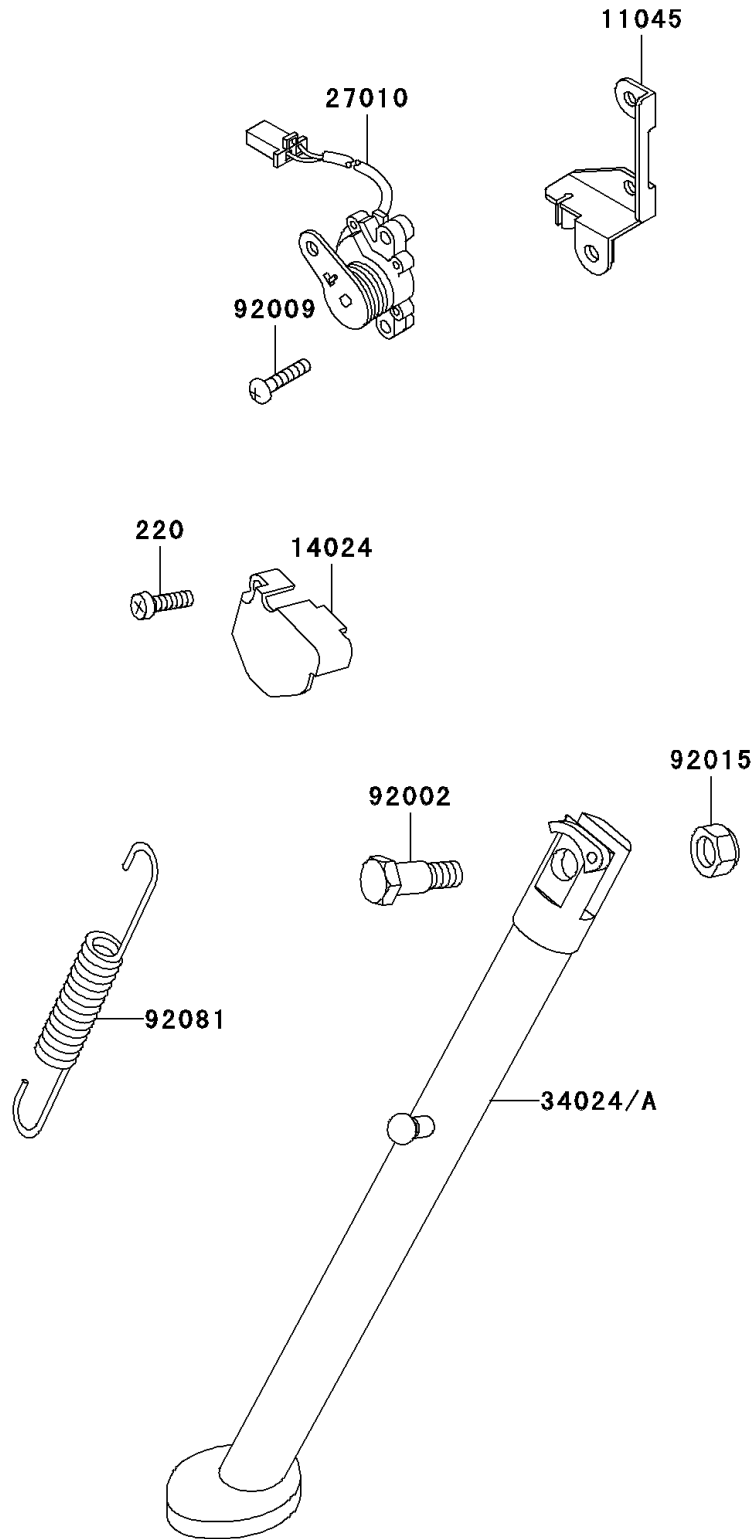

1999 KLR650 PARTS DIAGRAM

Stand(s)

F2190

1999 KLR650 PARTS LIST

Stand(s)

ITEM NAME	PART NUMBER	QUANTITY
SCREW-PAN-CROS,5X16,BLACK (Ref # 220)	220C0516	1
COVER,SIDE STAND (Ref # 14024)	14024-1474	1
SWITCH,SIDE STAND (Ref # 27010)	27010-1257	1
STAND-SIDE,SILVER NO.25 (Ref # 34024)	34024-1221	1
BOLT,SIDE STAND (Ref # 92002)	92002-1813	1
SCREW,5X25 (Ref # 92009)	92009-1657	2
NUT,LOCK,10MM,BLACK (Ref # 92015)	92015-1188	1
SPRING,SIDE STAND (Ref # 92081)	92081-1376	1
BRACKET,SIDE STAND SWITCH (Ref # 11045)	11045-1364	1