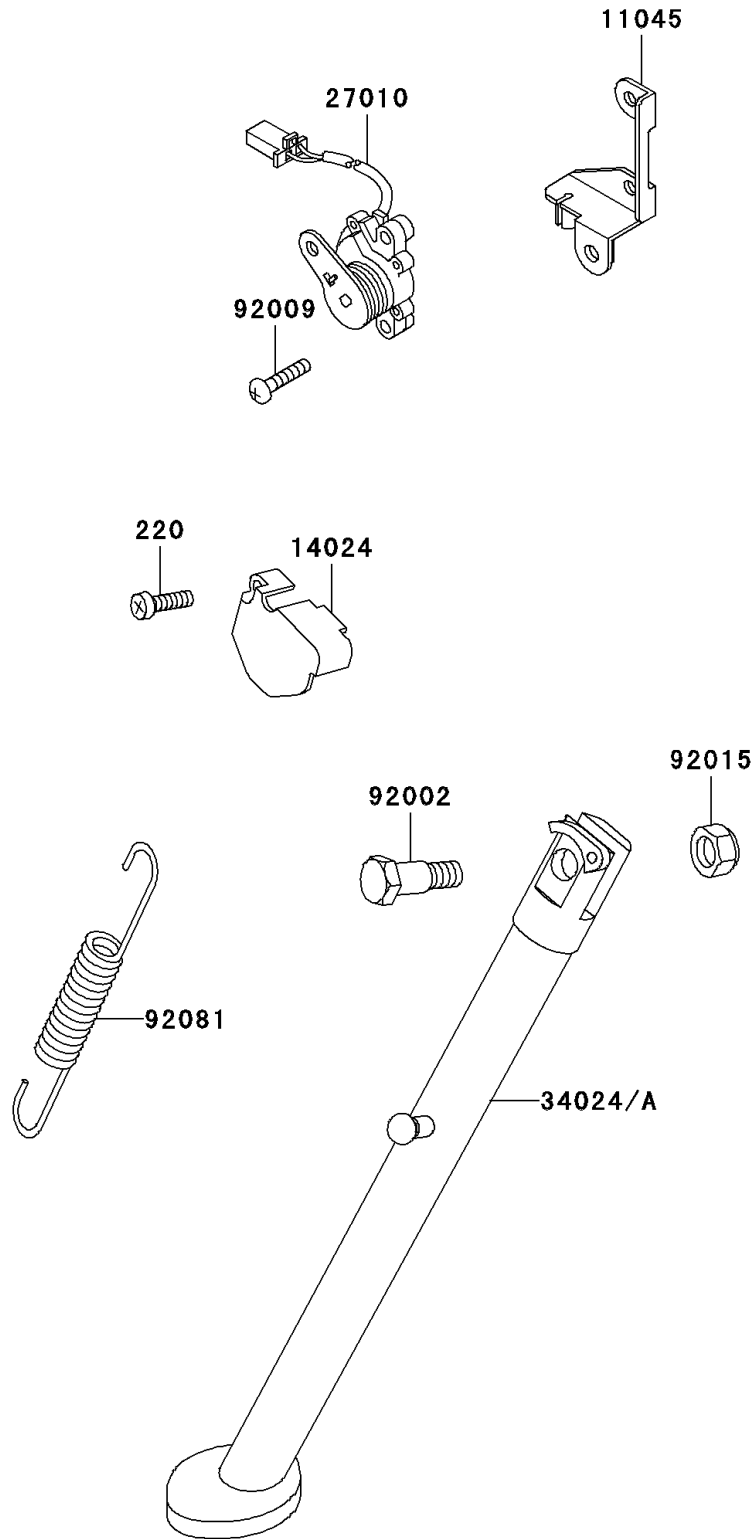

# 1999 KLR650 PARTS DIAGRAM

Stand(s)

F2190

# 1999 KLR650 PARTS LIST

Stand(s)

ITEM NAME	PART NUMBER	QUANTITY
-----------	-------------	----------