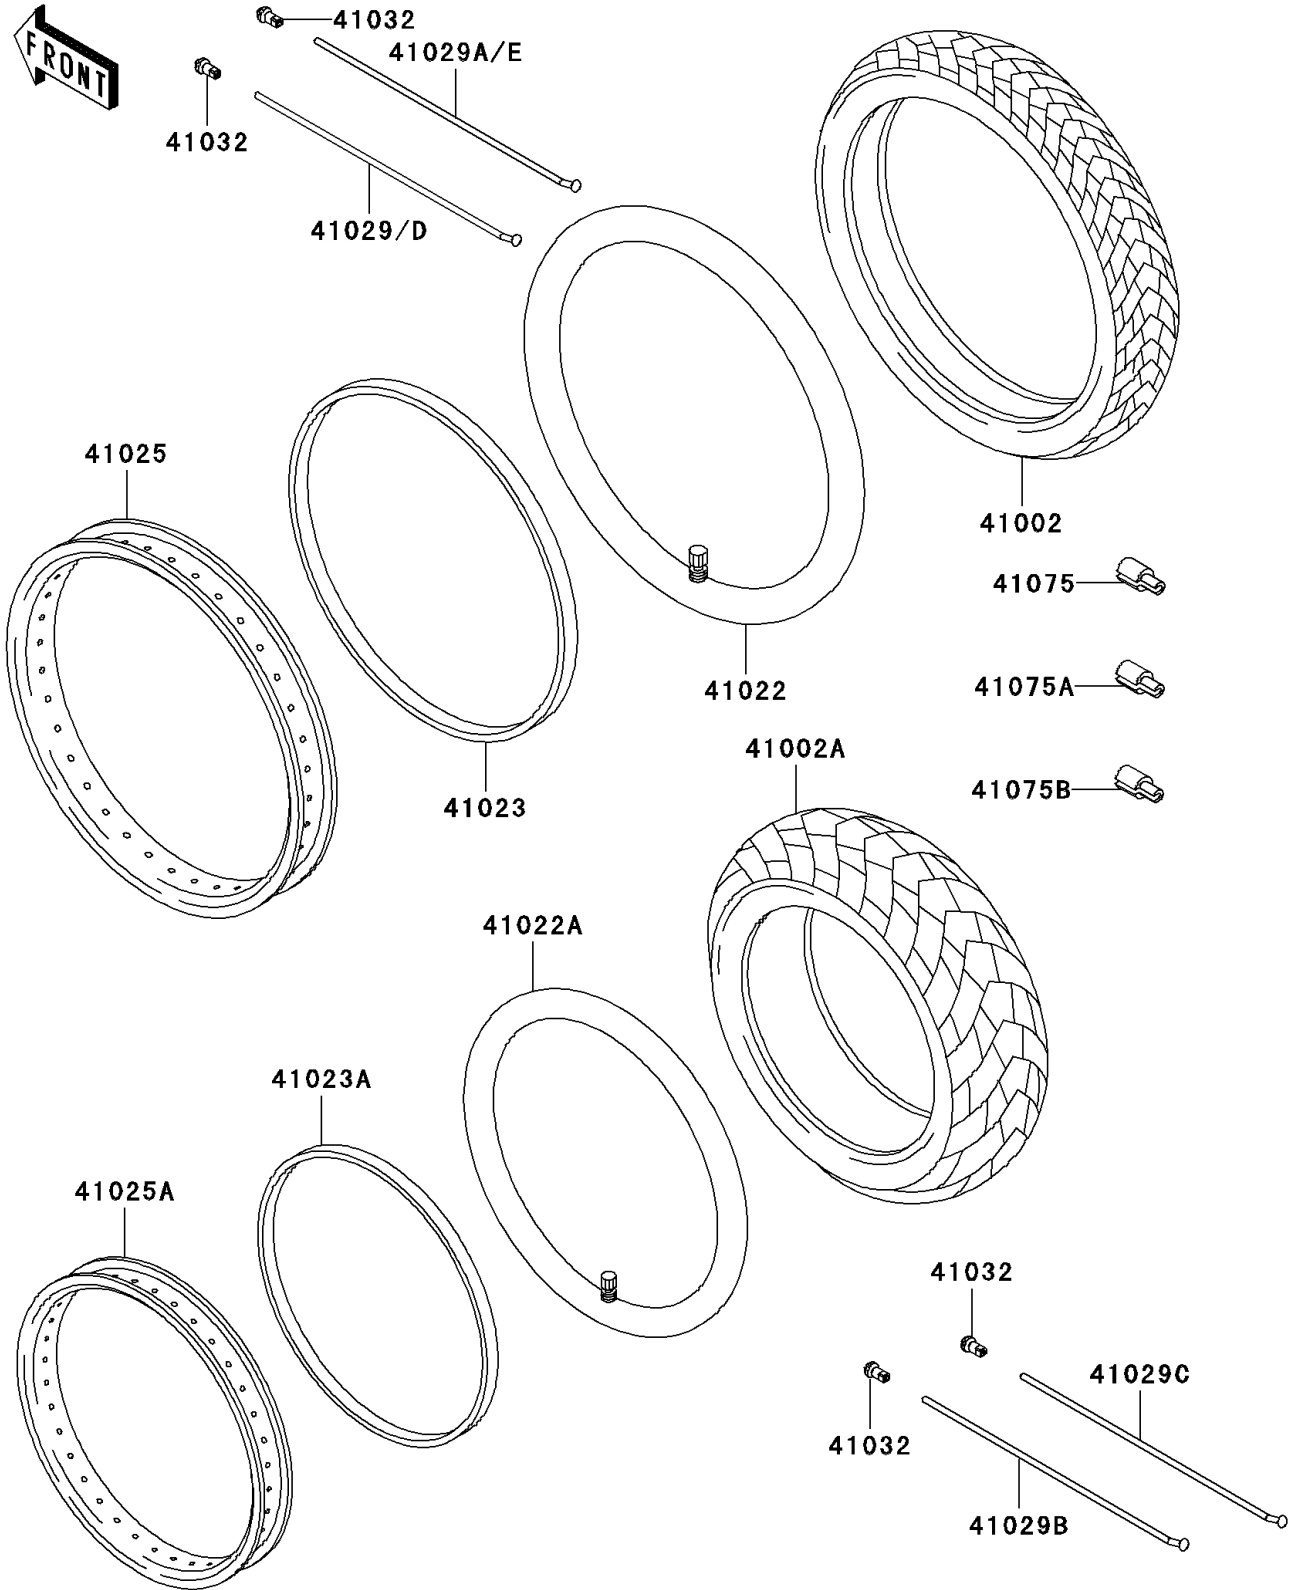

1997 KLR650 PARTS DIAGRAM

Wheels/Tires

F2210

1997 KLR650 PARTS LIST

Wheels/Tires

ITEM NAME	PART NUMBER	QUANTITY
TIRE,FR,90/90-21 54S,K750(D) (Ref # 41002)	41002-1620	1
TIRE,RR,130/80-17 65S,K750(D) (Ref # 41002A)	41002-1625	1
TUBE-TIRE,2.75/3.00-21(DUNLOP) (Ref # 41022)	41022-036	1
TUBE-TIRE,4.00/5.10-17(D) (Ref # 41022A)	41022-1161	1
BAND-RIM,80/100-21(D) (Ref # 41023)	41023-1069	1
BAND-RIM,4.00/5.10-17(D) (Ref # 41023A)	41023-1095	1
RIM,FR,1.60X21 (Ref # 41025)	41025-1112	1
RIM,RR,2.50X17 (Ref # 41025A)	41025-1171	1
SPOKE-INNER,FR,LH,238MMX160D (Ref # 41029)	41029-1165	18
SPOKE-INNER,FR,RH,240MMX160D (Ref # 41029A)	41029-1166	18
SPOKE-INNER,RR,LH,155MMX170D (Ref # 41029B)	41029-1167	18
SPOKE-INNER,RR,RH,178MMX172D (Ref # 41029C)	41029-1168	18
NIPPLE-SPOKE (Ref # 41032)	41032-1054	72
BALANCER-WHEEL,10G (Ref # 41075)	41075-1007	AR
BALANCER-WHEEL,20G (Ref # 41075A)	41075-1008	AR
BALANCER-WHEEL,30G (Ref # 41075B)	41075-1009	AR