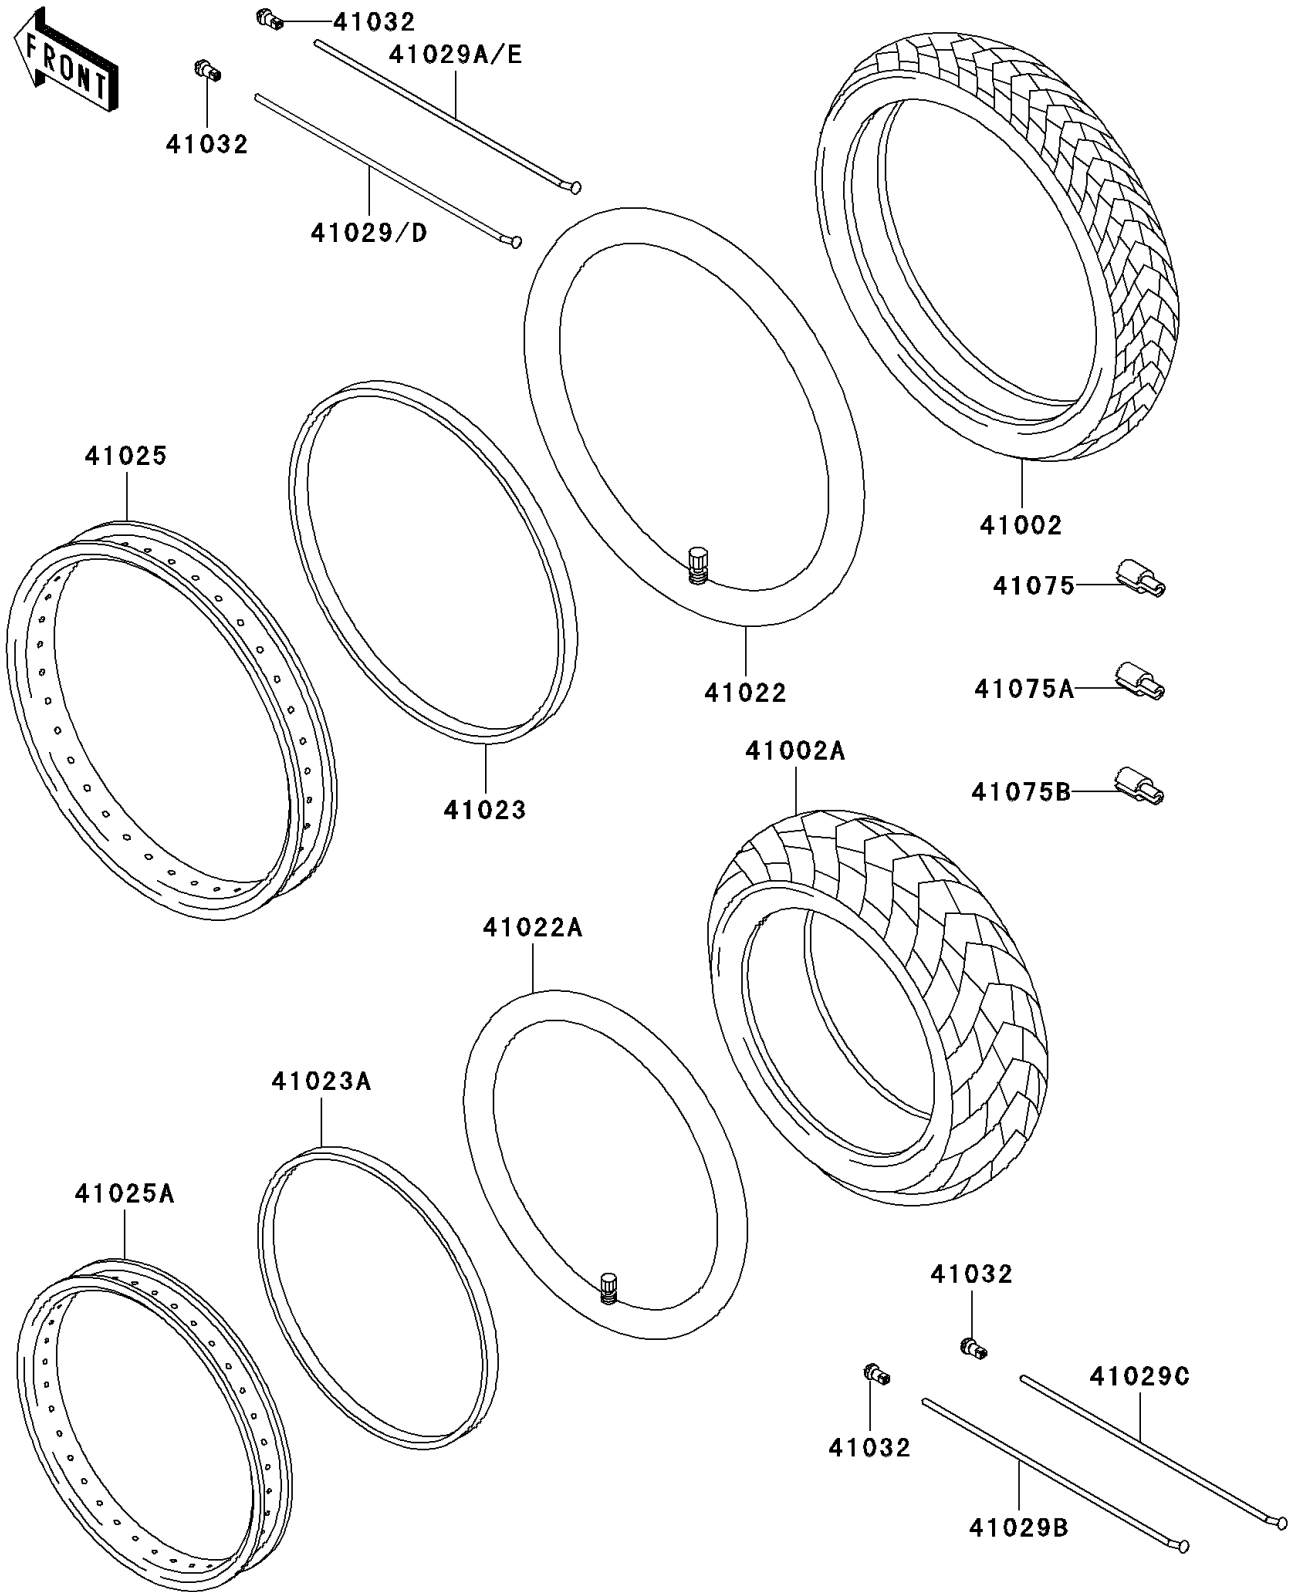

1999 KLR650 PARTS DIAGRAM

Wheels/Tires

F2210

1999 KLR650 PARTS LIST

Wheels/Tires

ITEM NAME	PART NUMBER	QUANTITY
TIRE,FR,90/90-21 54S,K750(D) (Ref # 41002)	41002-1620	1
TIRE,RR,130/80-17 65S,K750(D) (Ref # 41002A)	41002-1625	1
TUBE-TIRE,2.75/3.00-21(DUNLOP) (Ref # 41022)	41022-036	1
TUBE-TIRE,4.00/5.10-17(D) (Ref # 41022A)	41022-1161	1
BAND-RIM,80/100-21(D) (Ref # 41023)	41023-1069	1
BAND-RIM,4.00/5.10-17(D) (Ref # 41023A)	41023-1095	1
RIM,FR,1.60X21 (Ref # 41025)	41025-1112	1
RIM,RR,2.50X17 (Ref # 41025A)	41025-1171	1
SPOKE-INNER,FR,LH,238MMX160D (Ref # 41029)	41029-1165	18
SPOKE-INNER,FR,RH,240MMX160D (Ref # 41029A)	41029-1166	18
SPOKE-INNER,RR,LH,155MMX170D (Ref # 41029B)	41029-1167	18
SPOKE-INNER,RR,RH,178MMX172D (Ref # 41029C)	41029-1168	18
NIPPLE-SPOKE (Ref # 41032)	41032-1054	72
BALANCER-WHEEL,10G (Ref # 41075)	41075-1007	AR
BALANCER-WHEEL,20G (Ref # 41075A)	41075-1008	AR
BALANCER-WHEEL,30G (Ref # 41075B)	41075-1009	AR