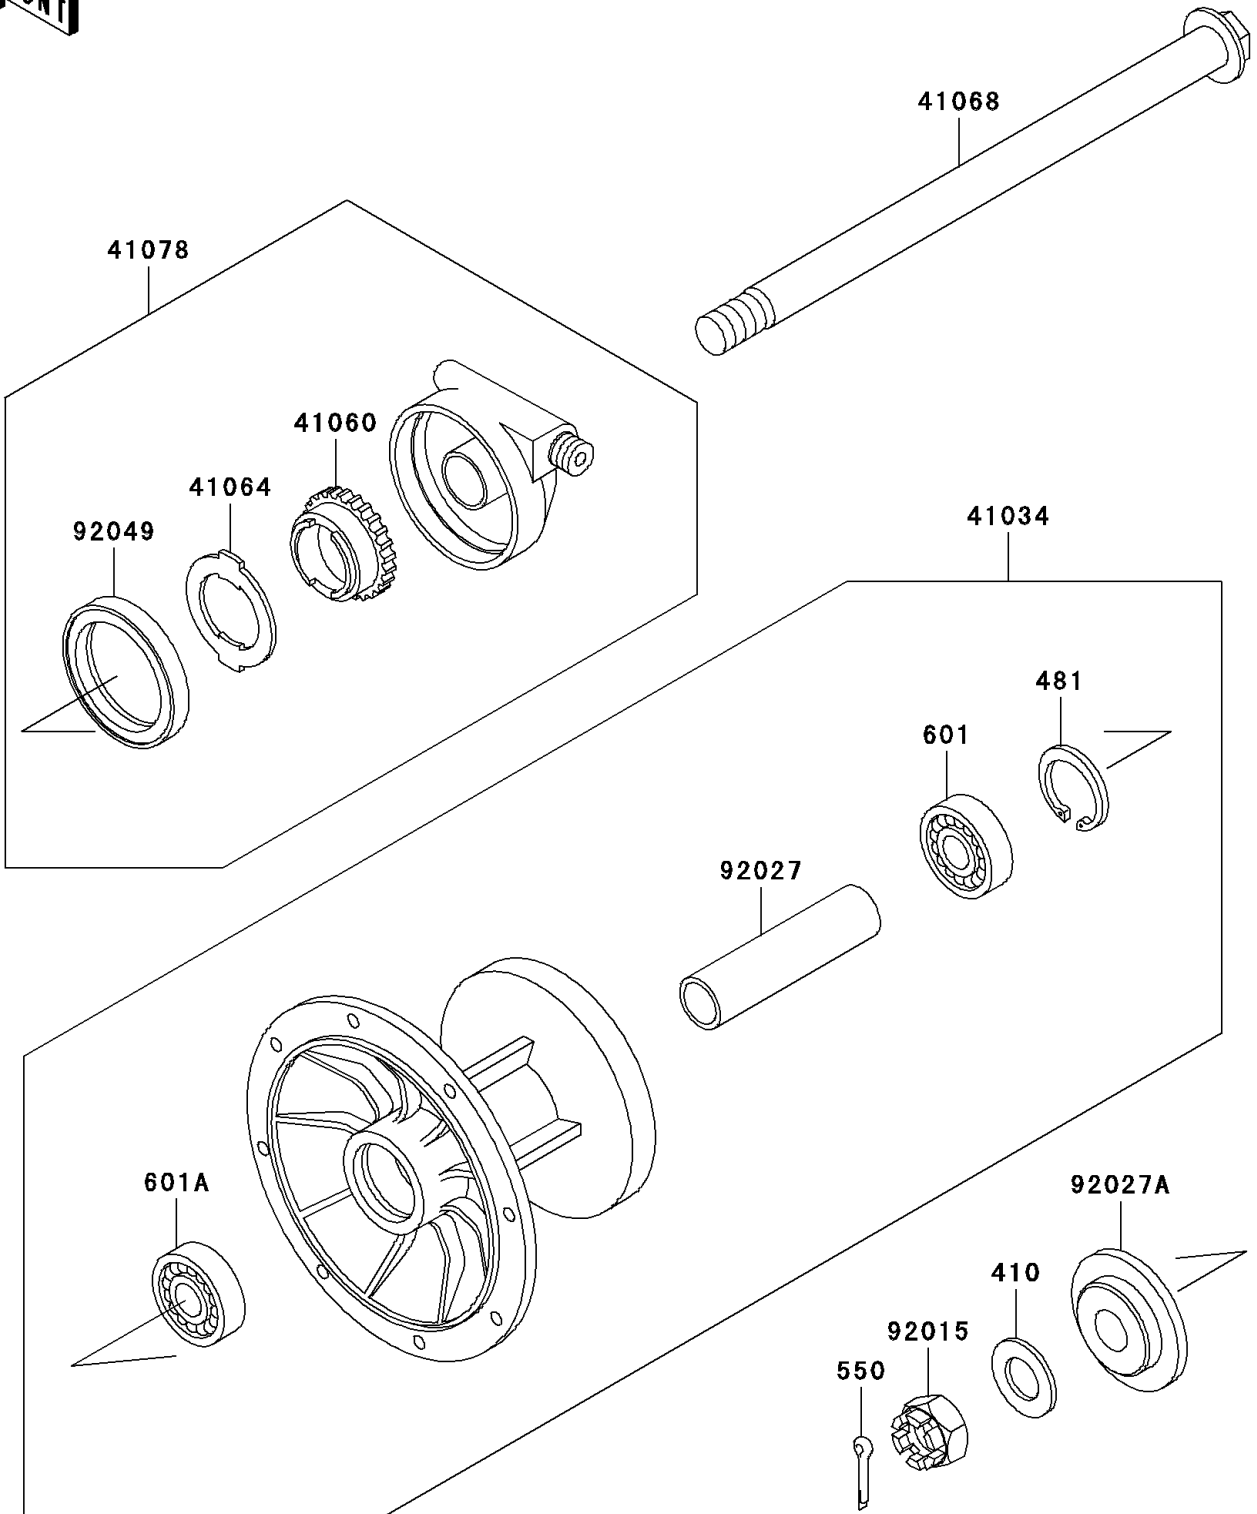

1996 KLR650 PARTS DIAGRAM

Front Hub

F2230

1996 KLR650 PARTS LIST

Front Hub

ITEM NAME	PART NUMBER	QUANTITY
WASHER-PLAIN-SMALL,14MM (Ref # 410)	410B1400	1
CIRCLIP-TYPE-C,35MM (Ref # 481)	481J3500	1
PIN-COTTER,3.0X25 (Ref # 550)	550D3025	1
BEARING-BALL,#6202UG (Ref # 601)	601B6202UG	1
BEARING-BALL,#6203UG (Ref # 601A)	601B6203UG	1
DRUM-ASSY,FRONT BRAKE (Ref # 41034)	41034-1153	1
GEAR-METER SCREW,24T (Ref # 41060)	41060-1101	1
RECEIVER-SPEEDOMETER (Ref # 41064)	41064-1051	1
AXLE,FR (Ref # 41068)	41068-1236	1
CASE-ASSY-METER GEAR (Ref # 41078)	41078-1051	1
NUT,CASTLE,14MM (Ref # 92015)	92015-1765	1
COLLAR,FRONT BRAKE DRUM,L=79 (Ref # 92027)	92027-1683	1
COLLAR (Ref # 92027A)	92027-1864	1
SEAL-OIL,METER GEAR CASE (Ref # 92049)	92049-1172	1