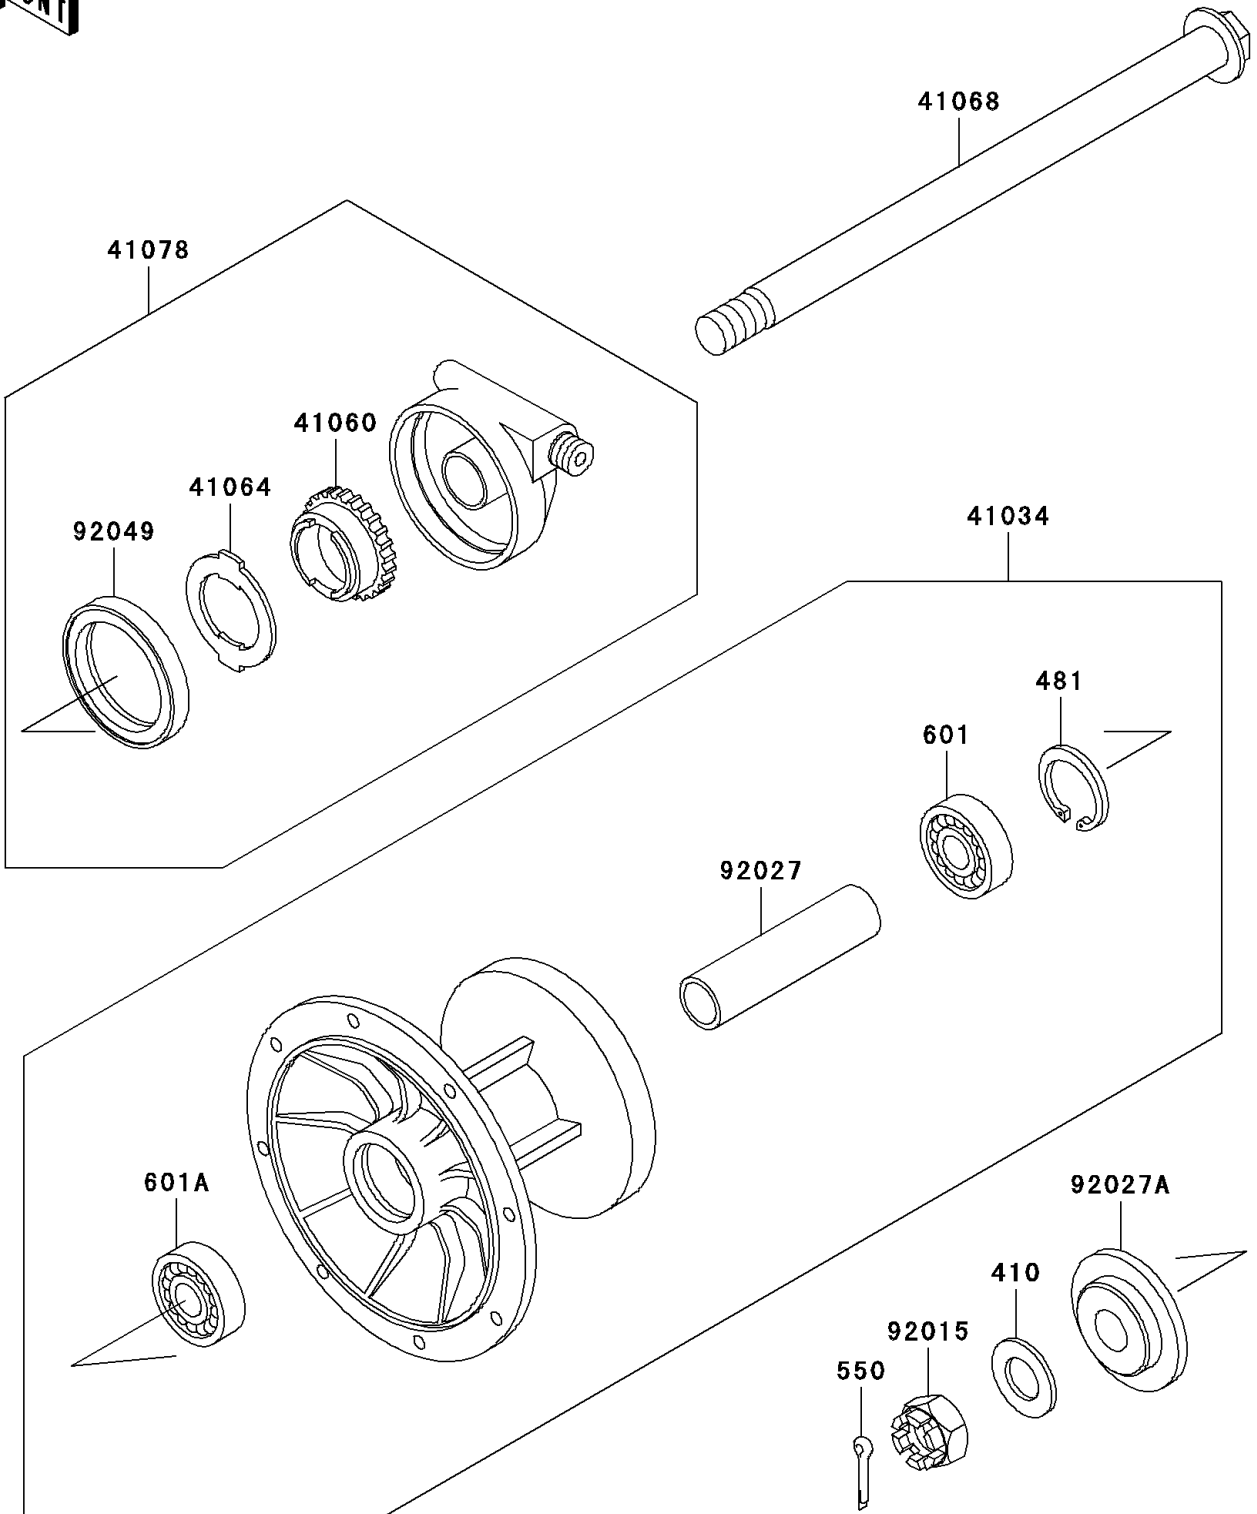

1998 KLR650 PARTS DIAGRAM

Front Hub

F2230

1998 KLR650 PARTS LIST

Front Hub

ITEM NAME	PART NUMBER	QUANTITY
WASHER-PLAIN-SMALL,14MM (Ref # 410)	410B1400	1
CIRCLIP-TYPE-C,35MM (Ref # 481)	481J3500	1
PIN-COTTER,3.0X25 (Ref # 550)	550D3025	1
BEARING-BALL,#6202UG (Ref # 601)	601B6202UG	1
BEARING-BALL,#6203UG (Ref # 601A)	601B6203UG	1
DRUM-ASSY,FRONT BRAKE (Ref # 41034)	41034-1153	1
GEAR-METER SCREW,24T (Ref # 41060)	41060-1101	1
RECEIVER-SPEEDOMETER (Ref # 41064)	41064-1051	1
AXLE,FR (Ref # 41068)	41068-1236	1
CASE-ASSY-METER GEAR (Ref # 41078)	41078-1051	1
NUT,CASTLE,14MM (Ref # 92015)	92015-1765	1
COLLAR,FRONT BRAKE DRUM,L=79 (Ref # 92027)	92027-1683	1
COLLAR (Ref # 92027A)	92027-1864	1
SEAL-OIL,METER GEAR CASE (Ref # 92049)	92049-1172	1