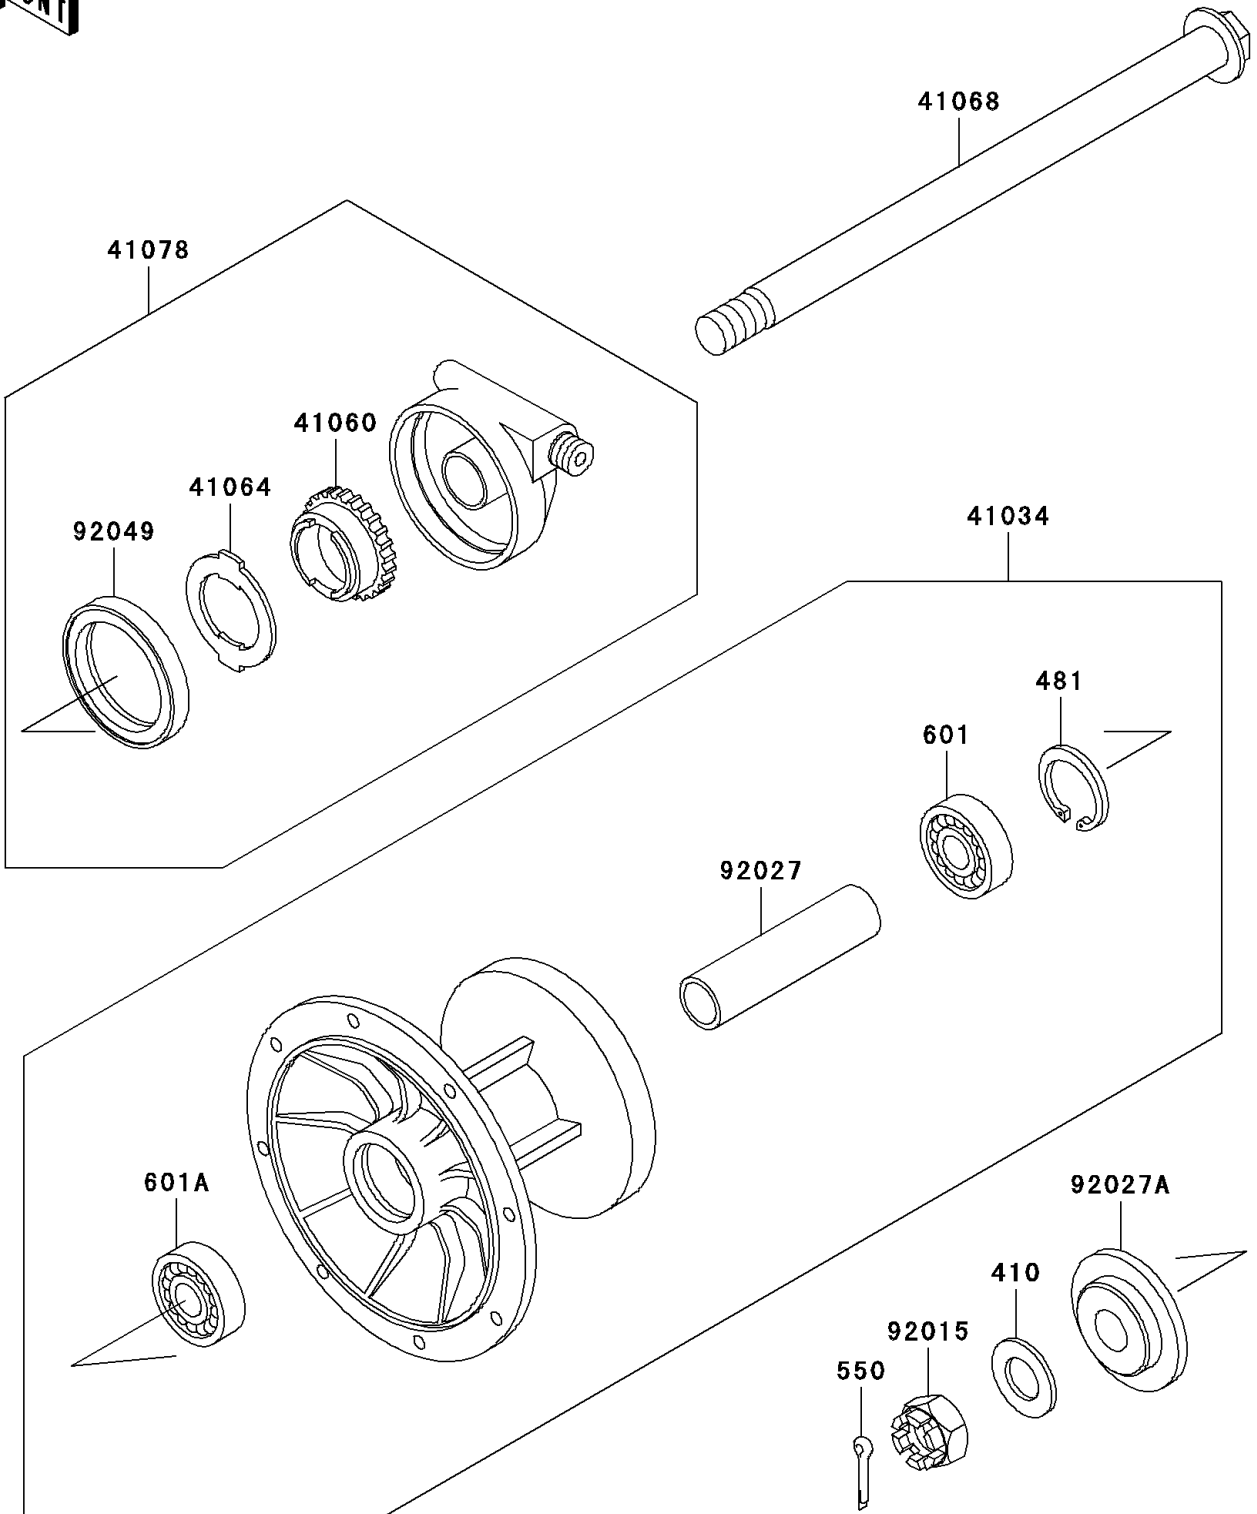

2000 KLR650 PARTS DIAGRAM

Front Hub

F2230

2000 KLR650 PARTS LIST

Front Hub

ITEM NAME	PART NUMBER	QUANTITY
WASHER-PLAIN-SMALL,14MM (Ref # 410)	410B1400	1
CIRCLIP-TYPE-C,35MM (Ref # 481)	481J3500	1
PIN-COTTER,3.0X25 (Ref # 550)	550D3025	1
BEARING-BALL,#6202UG (Ref # 601)	601B6202UG	1
BEARING-BALL,#6203UG (Ref # 601A)	601B6203UG	1
DRUM-ASSY,FRONT BRAKE (Ref # 41034)	41034-1153	1
GEAR-METER SCREW,24T (Ref # 41060)	41060-1101	1
RECEIVER-SPEEDOMETER (Ref # 41064)	41064-1051	1
AXLE,FR (Ref # 41068)	41068-1236	1
CASE-ASSY-METER GEAR (Ref # 41078)	41078-1051	1
NUT,CASTLE,14MM (Ref # 92015)	92015-1765	1
COLLAR,FRONT BRAKE DRUM,L=79 (Ref # 92027)	92027-1683	1
COLLAR (Ref # 92027A)	92027-1864	1
SEAL-OIL,METER GEAR CASE (Ref # 92049)	92049-1172	1