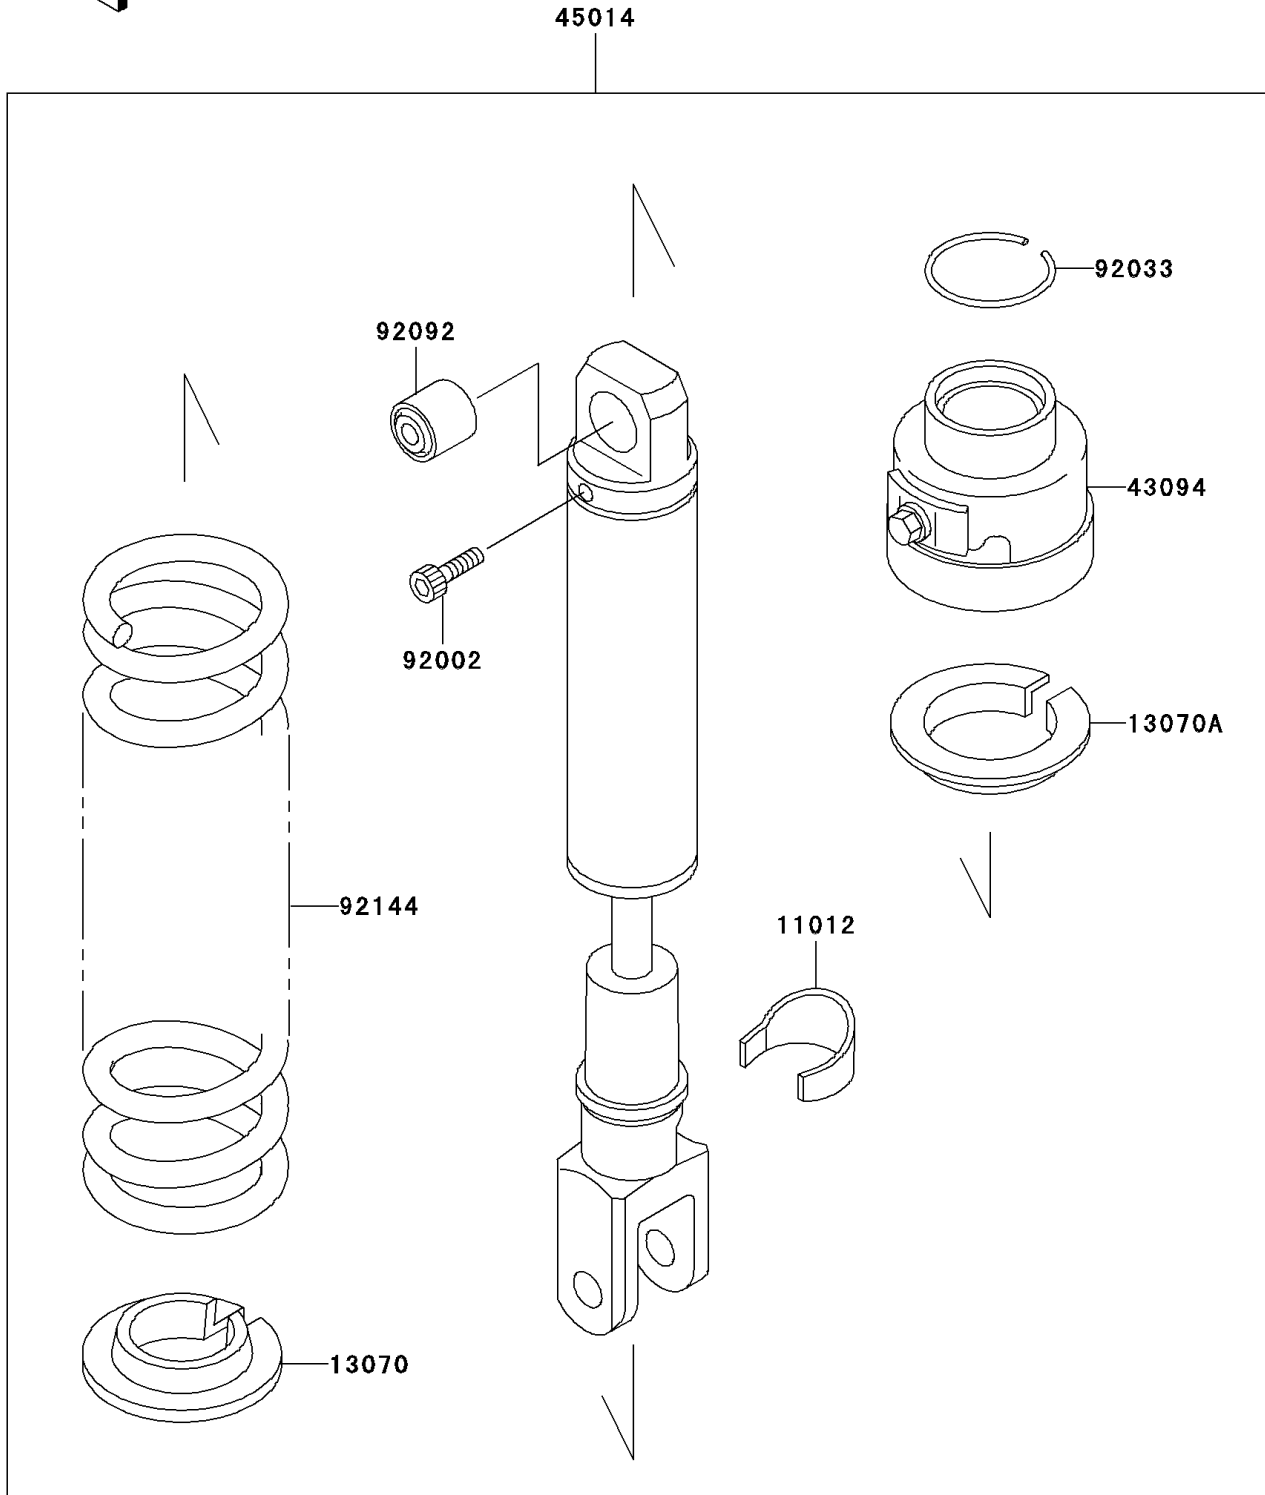

1999 KLR650 PARTS DIAGRAM

Shock Absorber(s)

F2280

1999 KLR650 PARTS LIST

Shock Absorber(s)

| ITEM NAME | PART NUMBER | QUANTITY |
|--------------------------------------|-------------|----------|
| CAP,SHOCKABSORBER (Ref # 11012) | 11012-1398 | 1 |
| GUIDE,SPRING (Ref # 13070) | 13070-1075 | 1 |
| GUIDE,SPRING (Ref # 13070A) | 13070-1177 | 1 |
| ADJUSTER,SHOCKABSORBER (Ref # 43094) | 43094-1052 | 1 |
| SHOCKABSORBER (Ref # 45014) | 45014-1362 | 1 |
| BOLT,SOCKET,5X8 (Ref # 92002) | 92002-1963 | 1 |
| RING-SNAP (Ref # 92033) | 92033-1233 | 1 |
| BUSHING-RUBBER (Ref # 92092) | 92092-1063 | 1 |
| SPRING,SHOCKABSORBER (Ref # 92144) | 92144-1158 | 1 |