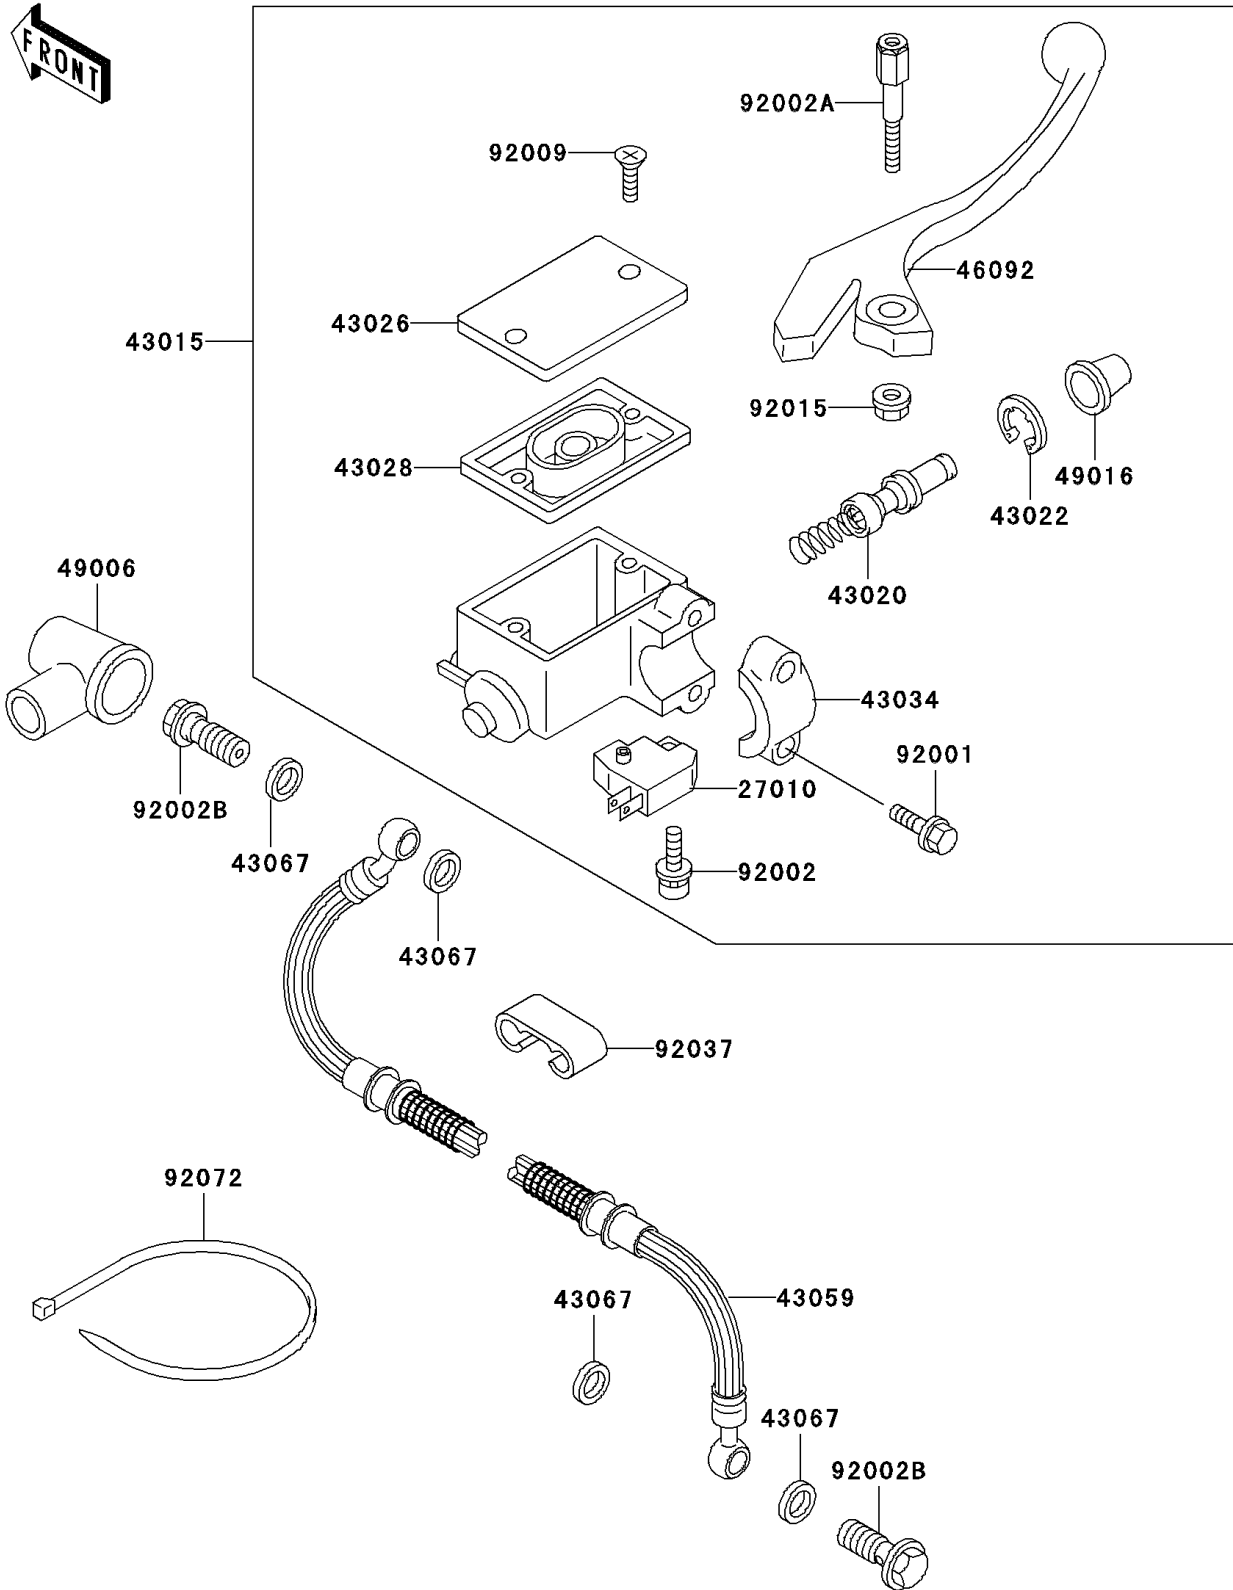

# 1998 KLR650 PARTS DIAGRAM

## Front Master Cylinder

F2291

# 1998 KLR650 PARTS LIST

## Front Master Cylinder

ITEM NAME	PART NUMBER	QUANTITY
SWITCH,BRAKE (Ref # 27010)	27010-1170	1
CYLINDER-ASSY-MASTER,FR (Ref # 43015)	43015-1475	1
PISTON-COMP-BRAKE (Ref # 43020)	43020-1031	1
STOPPER-BRAKE,PISTON (Ref # 43022)	43022-1010	1
CAP-BRAKE (Ref # 43026)	43026-1074	1
DIAPHRAGM (Ref # 43028)	43028-1061	1
HOLDER-BRAKE,MASTER CYLINDER (Ref # 43034)	43034-1016	1
HOSE-BRAKE,FR (Ref # 43059)	43059-1800	1
WASHER,10.5X15X1.5 (Ref # 43067)	43067-001	4
LEVER-GRIP,FRONT BRAKE (Ref # 46092)	46092-1135	1
BOOT,DUST (Ref # 49006)	49006-1040	1
COVER-SEAL,MASTER CYLINDER (Ref # 49016)	49016-1044	1
BOLT,6X25,BLACK (Ref # 92001)	92001-1729	2
BOLT,SCREW,4X12 (Ref # 92002)	92002-1323	1
BOLT,LEVER SET (Ref # 92002A)	92002-1879	1
BOLT,OIL,L=23 (Ref # 92002B)	92002-1888	2
SCREW,4MM (Ref # 92009)	92009-1458	2
NUT,FLANGED,6MM,BLACK (Ref # 92015)	92015-1233	1
CLAMP,BRAKE HOSE (Ref # 92037)	92037-1529	2
BAND,L=365 (Ref # 92072)	92072-1197	1