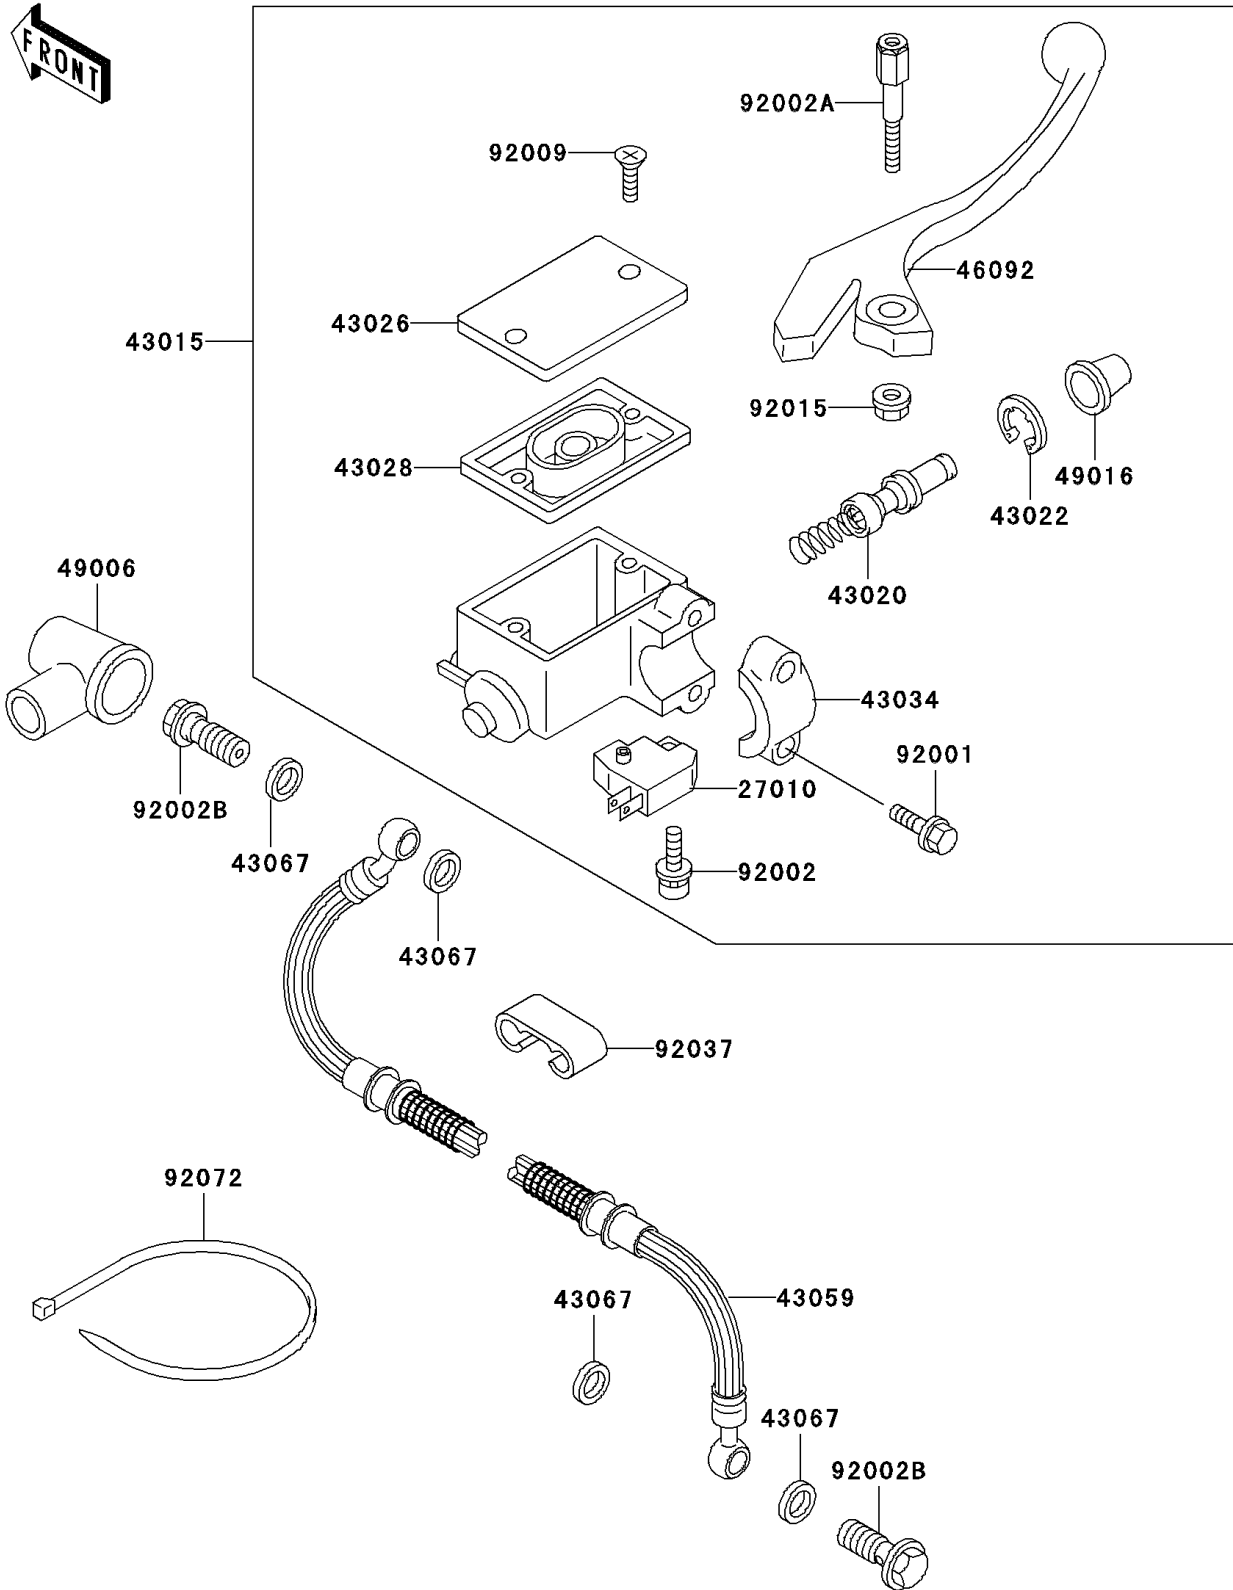

1998 KLR650 PARTS DIAGRAM

Front Master Cylinder

F2291

1998 KLR650 PARTS LIST

Front Master Cylinder

ITEM NAME	PART NUMBER	QUANTITY
SWITCH,BRAKE (Ref # 27010)	27010-1170	1
CYLINDER-ASSY-MASTER,FR (Ref # 43015)	43015-1475	1
PISTON-COMP-BRAKE (Ref # 43020)	43020-1031	1
STOPPER-BRAKE,PISTON (Ref # 43022)	43022-1010	1
CAP-BRAKE (Ref # 43026)	43026-1074	1
DIAPHRAGM (Ref # 43028)	43028-1061	1
HOLDER-BRAKE,MASTER CYLINDER (Ref # 43034)	43034-1016	1
HOSE-BRAKE,FR (Ref # 43059)	43059-1800	1
WASHER,10.5X15X1.5 (Ref # 43067)	43067-001	4
LEVER-GRIP,FRONT BRAKE (Ref # 46092)	46092-1135	1
BOOT,DUST (Ref # 49006)	49006-1040	1
COVER-SEAL,MASTER CYLINDER (Ref # 49016)	49016-1044	1
BOLT,6X25,BLACK (Ref # 92001)	92001-1729	2
BOLT,SCREW,4X12 (Ref # 92002)	92002-1323	1
BOLT,LEVER SET (Ref # 92002A)	92002-1879	1
BOLT,OIL,L=23 (Ref # 92002B)	92002-1888	2
SCREW,4MM (Ref # 92009)	92009-1458	2
NUT,FLANGED,6MM,BLACK (Ref # 92015)	92015-1233	1
CLAMP,BRAKE HOSE (Ref # 92037)	92037-1529	2
BAND,L=365 (Ref # 92072)	92072-1197	1