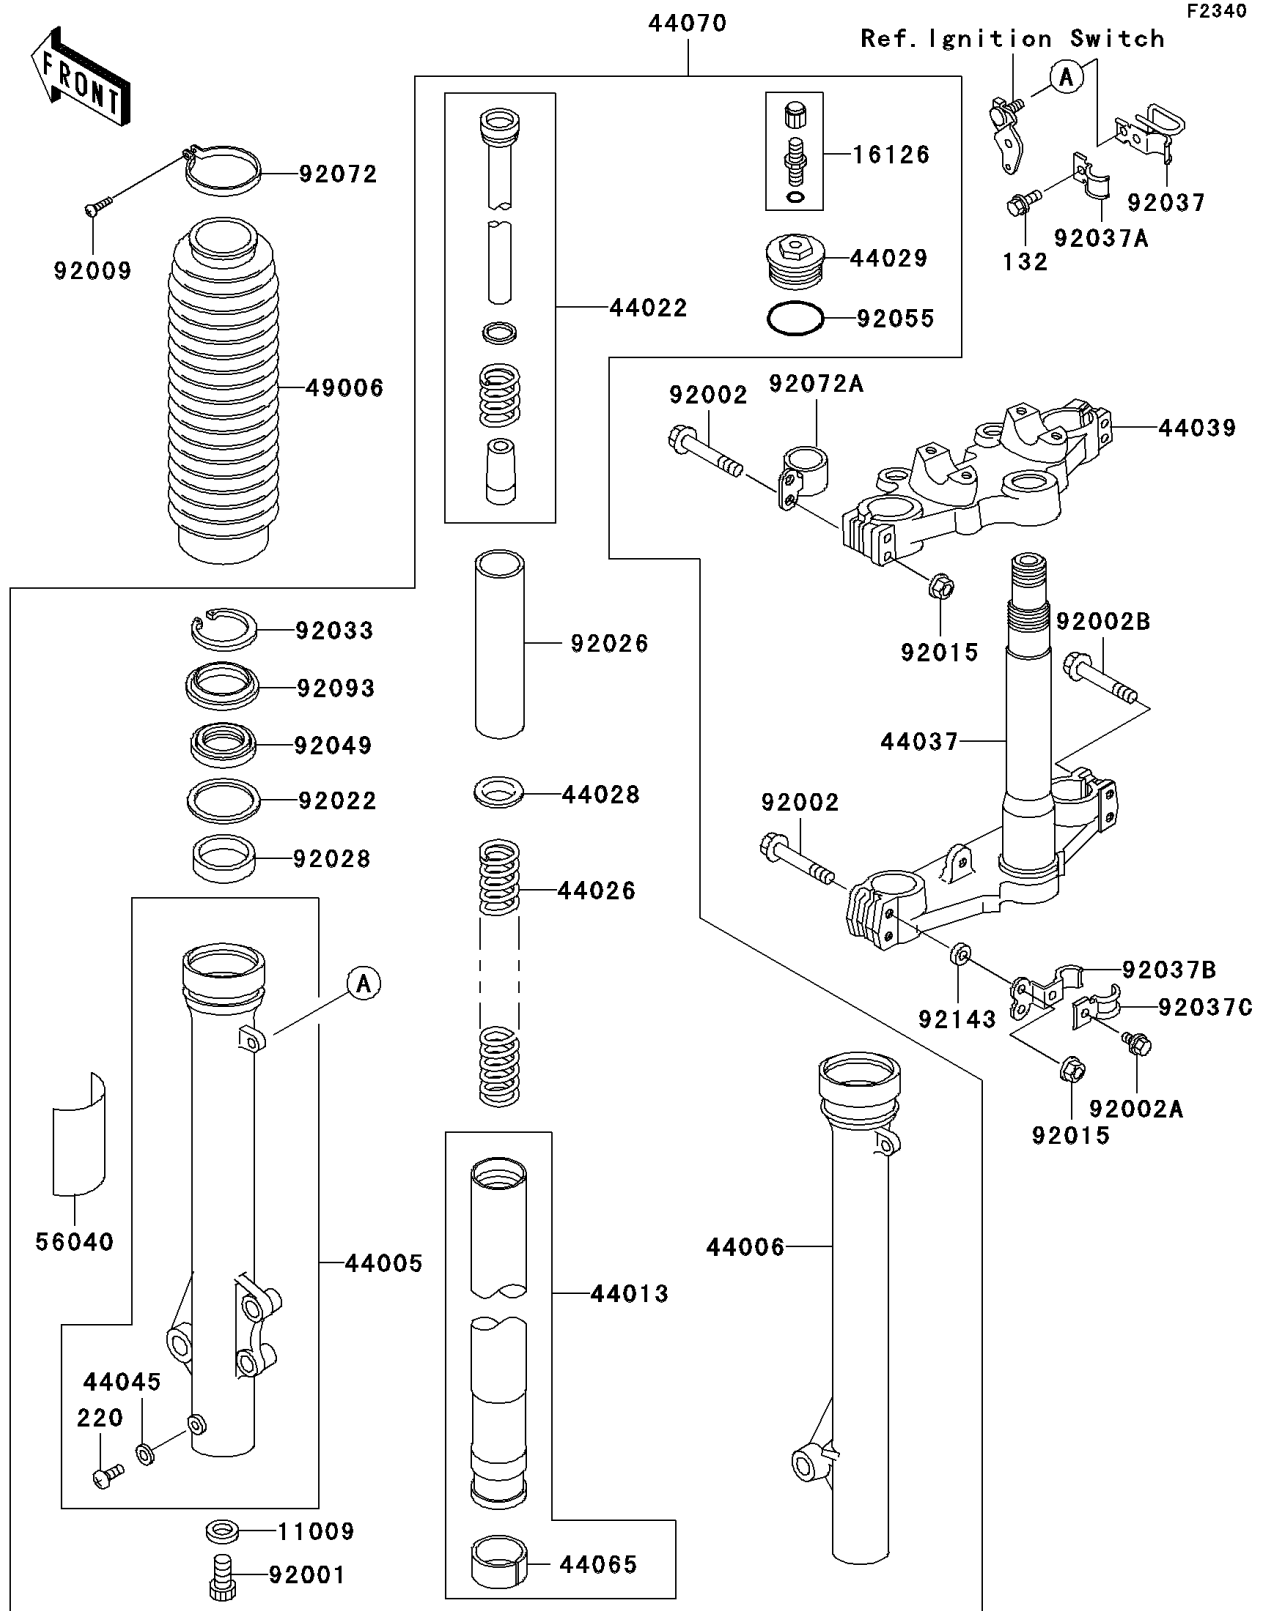

2000 KLR650 PARTS DIAGRAM

Front Fork

2000 KLR650 PARTS LIST

Front Fork

ITEM NAME	PART NUMBER	QUANTITY
BOLT-FLANGED-SMALL (Ref # 132)	132J0612	1
SCREW-PAN-CROS,4X6 (Ref # 220)	220B0406	2
GASKET,FORK CYLINDER BOLT (Ref # 11009)	11009-1127	2
VALVE,AIR (Ref # 16126)	16126-1052	2
PIPE-LEFT FORK OUTER (Ref # 44005)	44005-1335	1
PIPE-RIGHT FORK OUTER (Ref # 44006)	44006-1333	1
PIPE-FORK INNER (Ref # 44013)	44013-1264	2
CYLINDER-FORK (Ref # 44022)	44022-1211	2
SPRING-FRONT FORK (Ref # 44026)	44026-1369	2
GUIDE-FORK SPRING (Ref # 44028)	44028-1003	2
SEAT-FORK SPRING (Ref # 44029)	44029-1042	2
HOLDER-FORK UNDER (Ref # 44037)	44037-1207	1
HOLDER-FORK UPPER (Ref # 44039)	44039-1160	1
GASKET,FORK DRAIN PLUG (Ref # 44045)	44045-002	2
BUSHING-FRONT FORK,INNER PIPE (Ref # 44065)	44065-1057	2
DAMPER-ASSY,FORK (Ref # 44070)	44070-5141	1
BOOT,FORK,STEEL GRAY (Ref # 49006)	49006-1222-SR	2
LABEL-WARNING,FRONT FORK (Ref # 56040)	56040-1120	1
BOLT,FORK CYLINDER (Ref # 92001)	92001-1309	2
BOLT,FLANGED,8X55 (Ref # 92002)	92002-1158	6
BOLT (Ref # 92002A)	92002-1982	1
BOLT,FLANGED,8X45 (Ref # 92002B)	92002-1983	2
SCREW,4X16 (Ref # 92009)	92009-1348	2
NUT,FLANGED,8MM (Ref # 92015)	92015-1408	8
WASHER (Ref # 92022)	92022-1242	2
SPACER (Ref # 92026)	92026-1294	2
BUSHING (Ref # 92028)	92028-1125	2
RING-SNAP,FORK (Ref # 92033)	92033-1047	2
CLAMP,HOSE (Ref # 92037)	92037-1897	1

2000 KLR650 PARTS LIST

Front Fork

ITEM NAME	PART NUMBER	QUANTITY
CLAMP,HOSE (Ref # 92037A)	92037-1898	1
CLAMP (Ref # 92037B)	92037-1913	1
CLAMP (Ref # 92037C)	92037-1931	1
SEAL-OIL,FRONT FORK (Ref # 92049)	92049-1180	2
RING-O,FRONT TOP CAP (Ref # 92055)	92055-1050	2
BAND,BOOT (Ref # 92072)	92072-1171	2
BAND,CABLE (Ref # 92072A)	92072-1225	1
SEAL,FRONT FORK (Ref # 92093)	92093-1166	2
COLLAR (Ref # 92143)	92143-1134	2