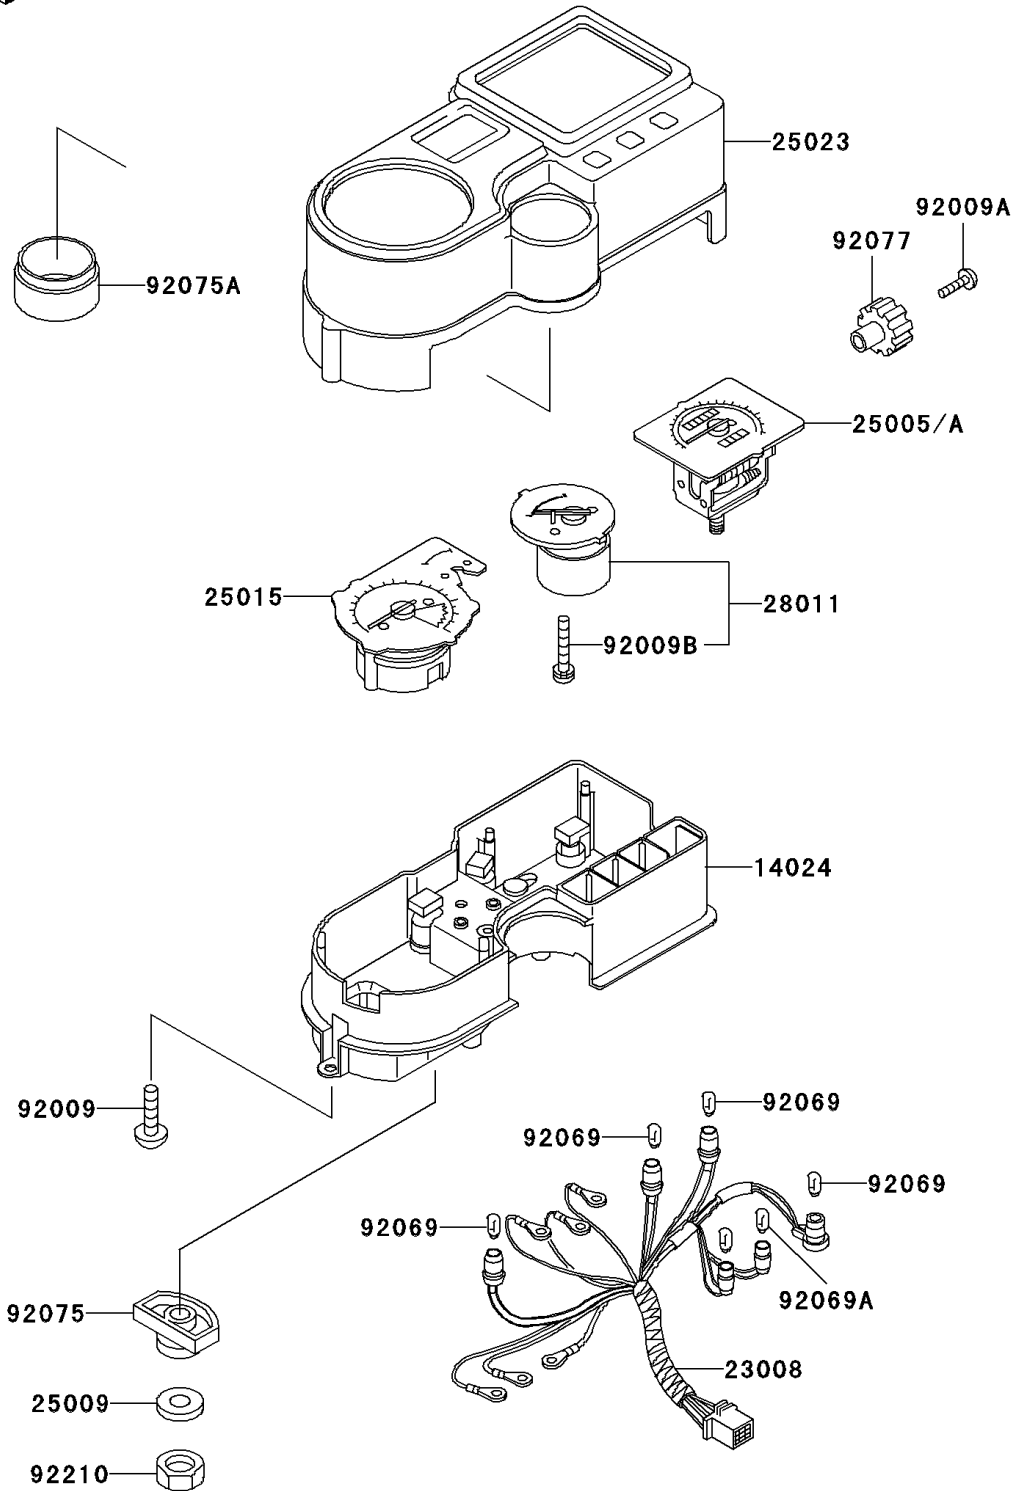

1996 KLR650 PARTS DIAGRAM

Meter(s)

F2530

1996 KLR650 PARTS LIST

Meter(s)

ITEM NAME	PART NUMBER	QUANTITY
COVER,METER CASE,LWR (Ref # 14024)	14024-1407	1
SOCKET-ASSY,METER (Ref # 23008)	23008-1332	1
WASHER,5.2X16X1.2 (Ref # 25009)	25009-004	2
TACHOMETER,X1000R/MIN (Ref # 25015)	25015-1263	1
COVER-METER CASE,UPP (Ref # 25023)	25023-1152	1
METER,TEMP (Ref # 28011)	28011-1091	1
SCREW,TAPPING,4X16 (Ref # 92009)	92009-1163	3
SCREW,2X6,BLACK (Ref # 92009A)	92009-1172	1
SCREW,3X22 (Ref # 92009B)	92009-1293	3
BULB,12V 3.4W (Ref # 92069)	92069-1007	4
BULB,12V 3W (Ref # 92069A)	92069-1068	2
DAMPER,METER BRACKET (Ref # 92075)	92075-1581	2
DAMPER (Ref # 92075A)	92075-1890	1
KNOB,METER (Ref # 92077)	92077-1054	1
NUT,5MM (Ref # 92210)	92210-1124	2
SPEEDOMETER,MPH (Ref # 25005)	25005-1341	1
SPEEDOMETER,KPH (Ref # 25005A)	25005-1345	1