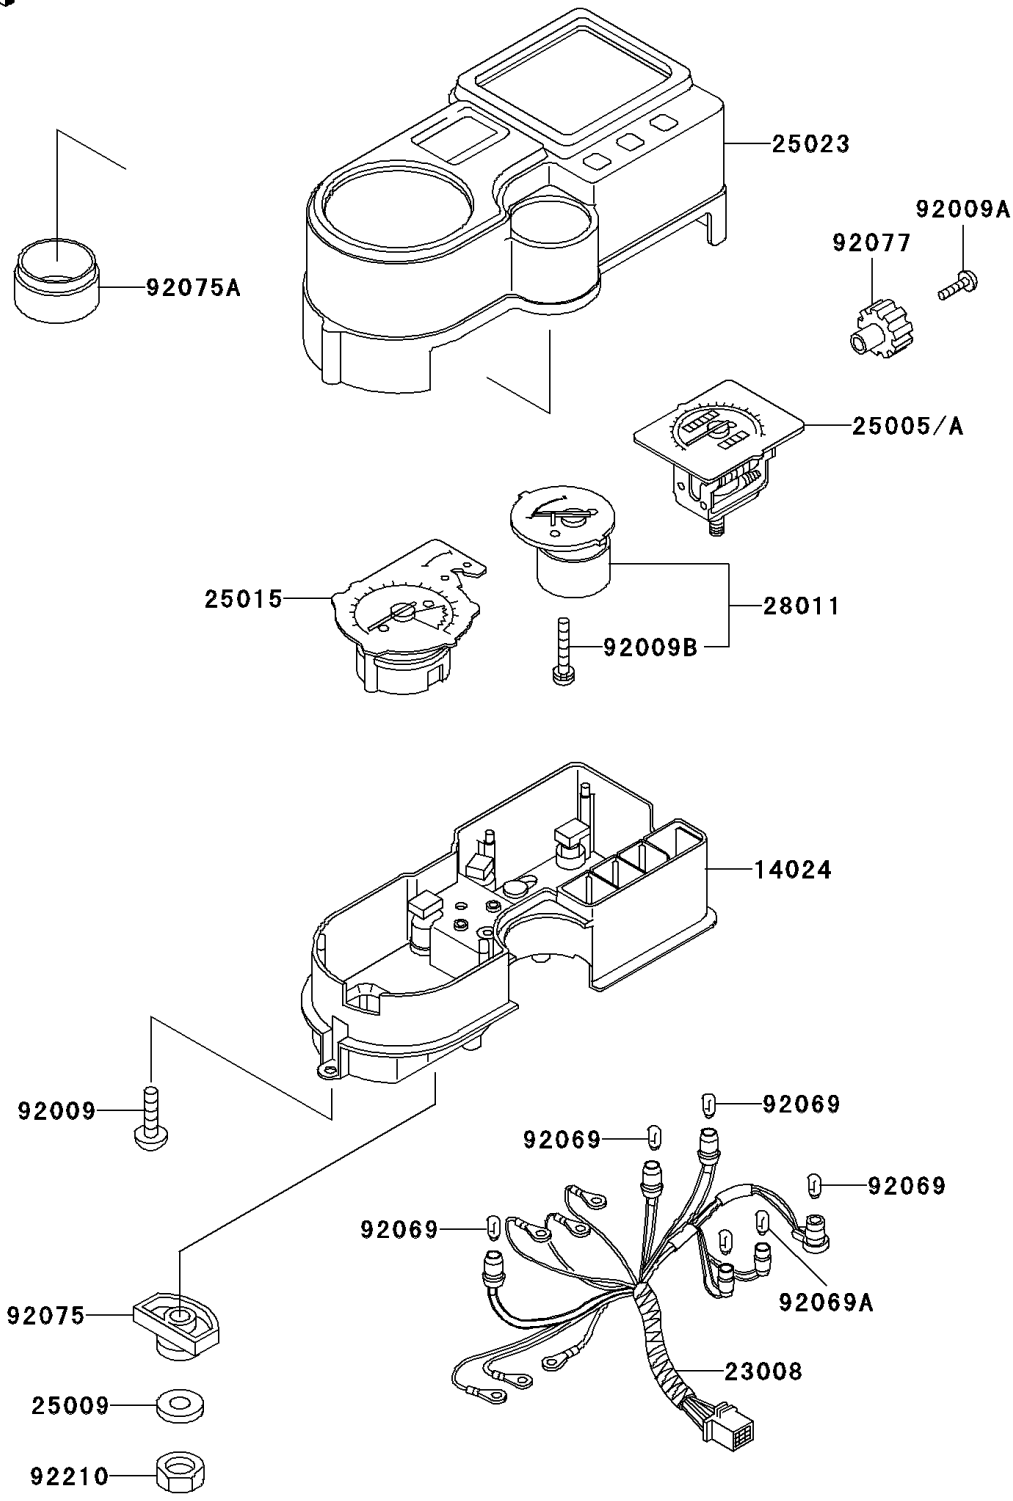

1998 KLR650 PARTS DIAGRAM

Meter(s)

F2530

1998 KLR650 PARTS LIST

Meter(s)

ITEM NAME	PART NUMBER	QUANTITY
COVER,METER CASE,LWR (Ref # 14024)	14024-1407	1
SOCKET-ASSY,METER (Ref # 23008)	23008-1332	1
WASHER,5.2X16X1.2 (Ref # 25009)	25009-004	2
TACHOMETER,X1000R/MIN (Ref # 25015)	25015-1263	1
COVER-METER CASE,UPP (Ref # 25023)	25023-1152	1
METER,TEMP (Ref # 28011)	28011-1091	1
SCREW,TAPPING,4X16 (Ref # 92009)	92009-1163	3
SCREW,2X6,BLACK (Ref # 92009A)	92009-1172	1
SCREW,3X22 (Ref # 92009B)	92009-1293	3
BULB,12V 3.4W (Ref # 92069)	92069-1007	4
BULB,12V 3W (Ref # 92069A)	92069-1068	2
DAMPER,METER BRACKET (Ref # 92075)	92075-1581	2
DAMPER (Ref # 92075A)	92075-1890	1
KNOB,METER (Ref # 92077)	92077-1054	1
NUT,5MM (Ref # 92210)	92210-1124	2
SPEEDOMETER,MPH (Ref # 25005)	25005-1341	1
SPEEDOMETER,KPH (Ref # 25005A)	25005-1345	1