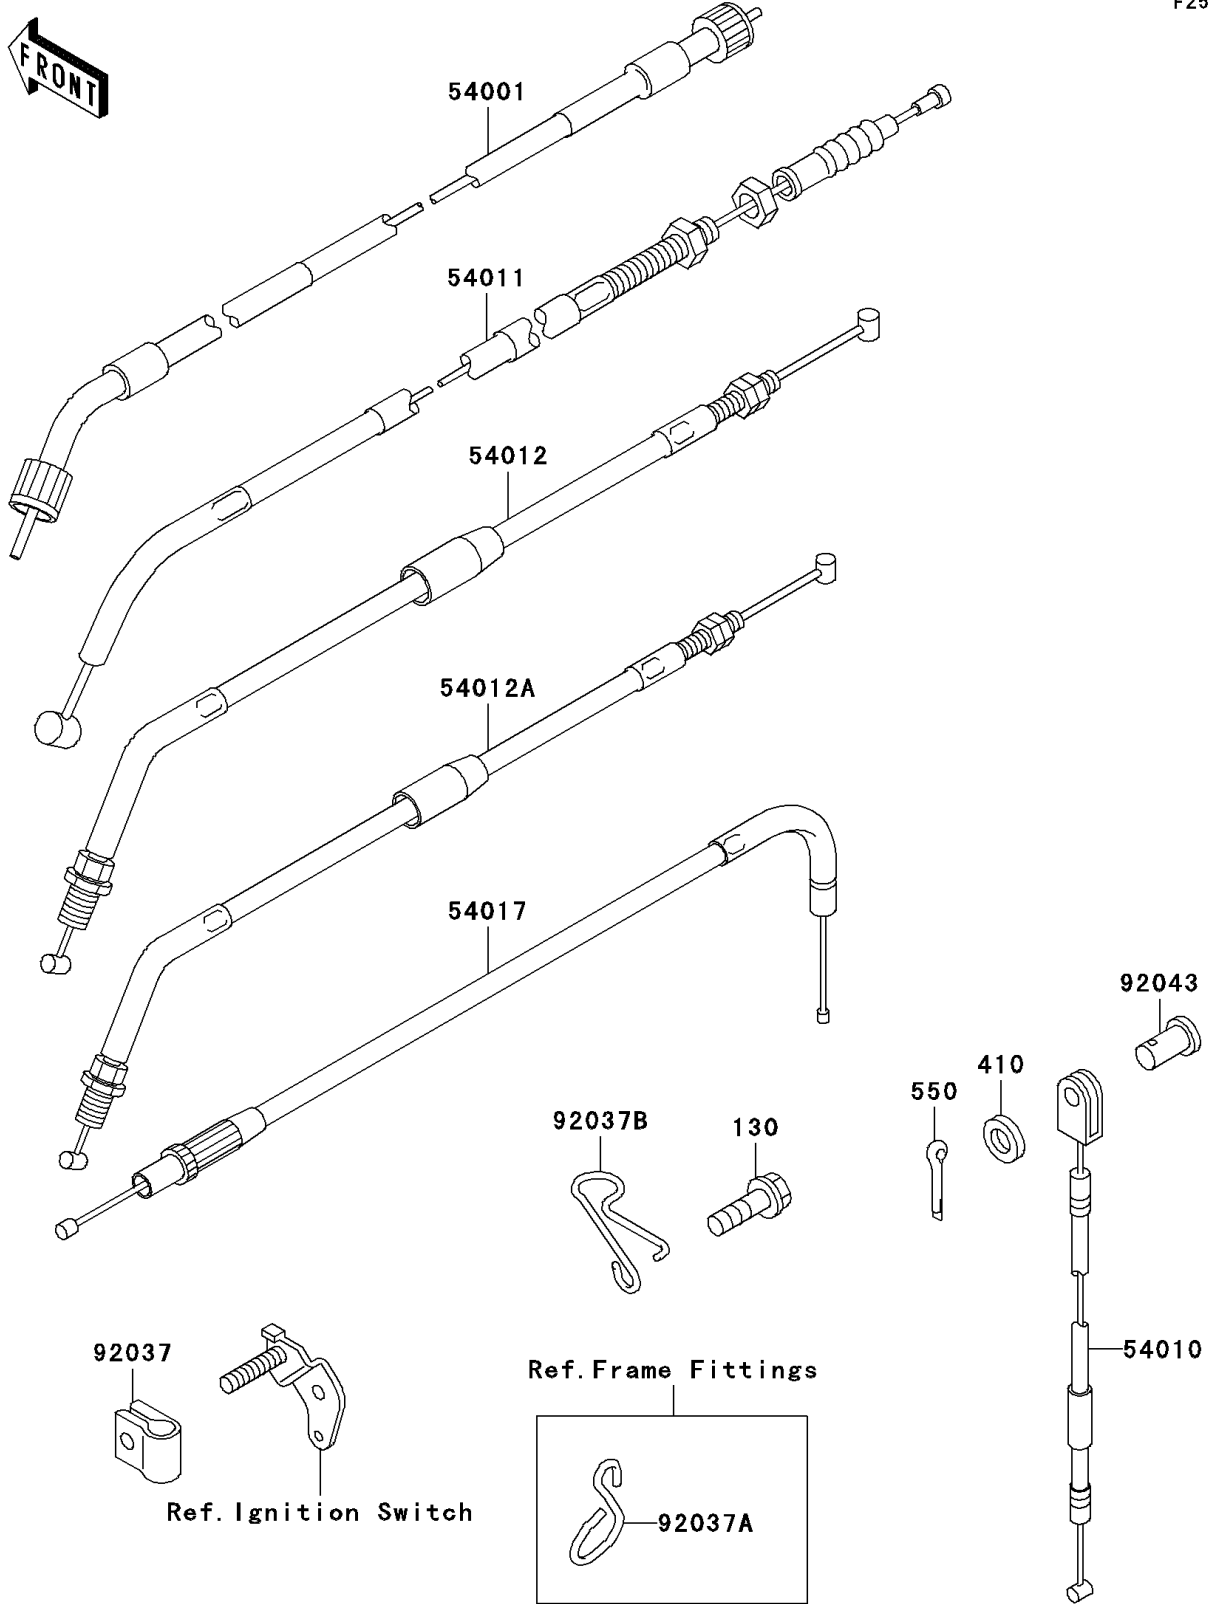

# 1996 KLR650 PARTS DIAGRAM

Cables

F2540

## 1996 KLR650 PARTS LIST

### Cables

ITEM NAME	PART NUMBER	QUANTITY
BOLT-FLANGED,6X12 (Ref # 130)	130B0612	1
WASHER-PLAIN-SMALL,5MM (Ref # 410)	410B0500	1
PIN-COTTER,2.0X12 (Ref # 550)	550D2012	1
CABLE-SPEEDMETER (Ref # 54001)	54001-1207	1
CABLE,SIDE STAND SWITCH (Ref # 54010)	54010-1103	1
CABLE-CLUTCH (Ref # 54011)	54011-1257	1
CABLE-THROTTLE,OPENING (Ref # 54012)	54012-1327	1
CABLE-THROTTLE,CLOSING (Ref # 54012A)	54012-1328	1
CABLE-STARTER (Ref # 54017)	54017-1090	1
CLAMP,CABLE (Ref # 92037)	92037-1777	1
CLAMP,CABLE (Ref # 92037A)	92037-1904	1
CLAMP,CABLE (Ref # 92037B)	92037-1937	1
PIN,5X10 (Ref # 92043)	92043-1346	1