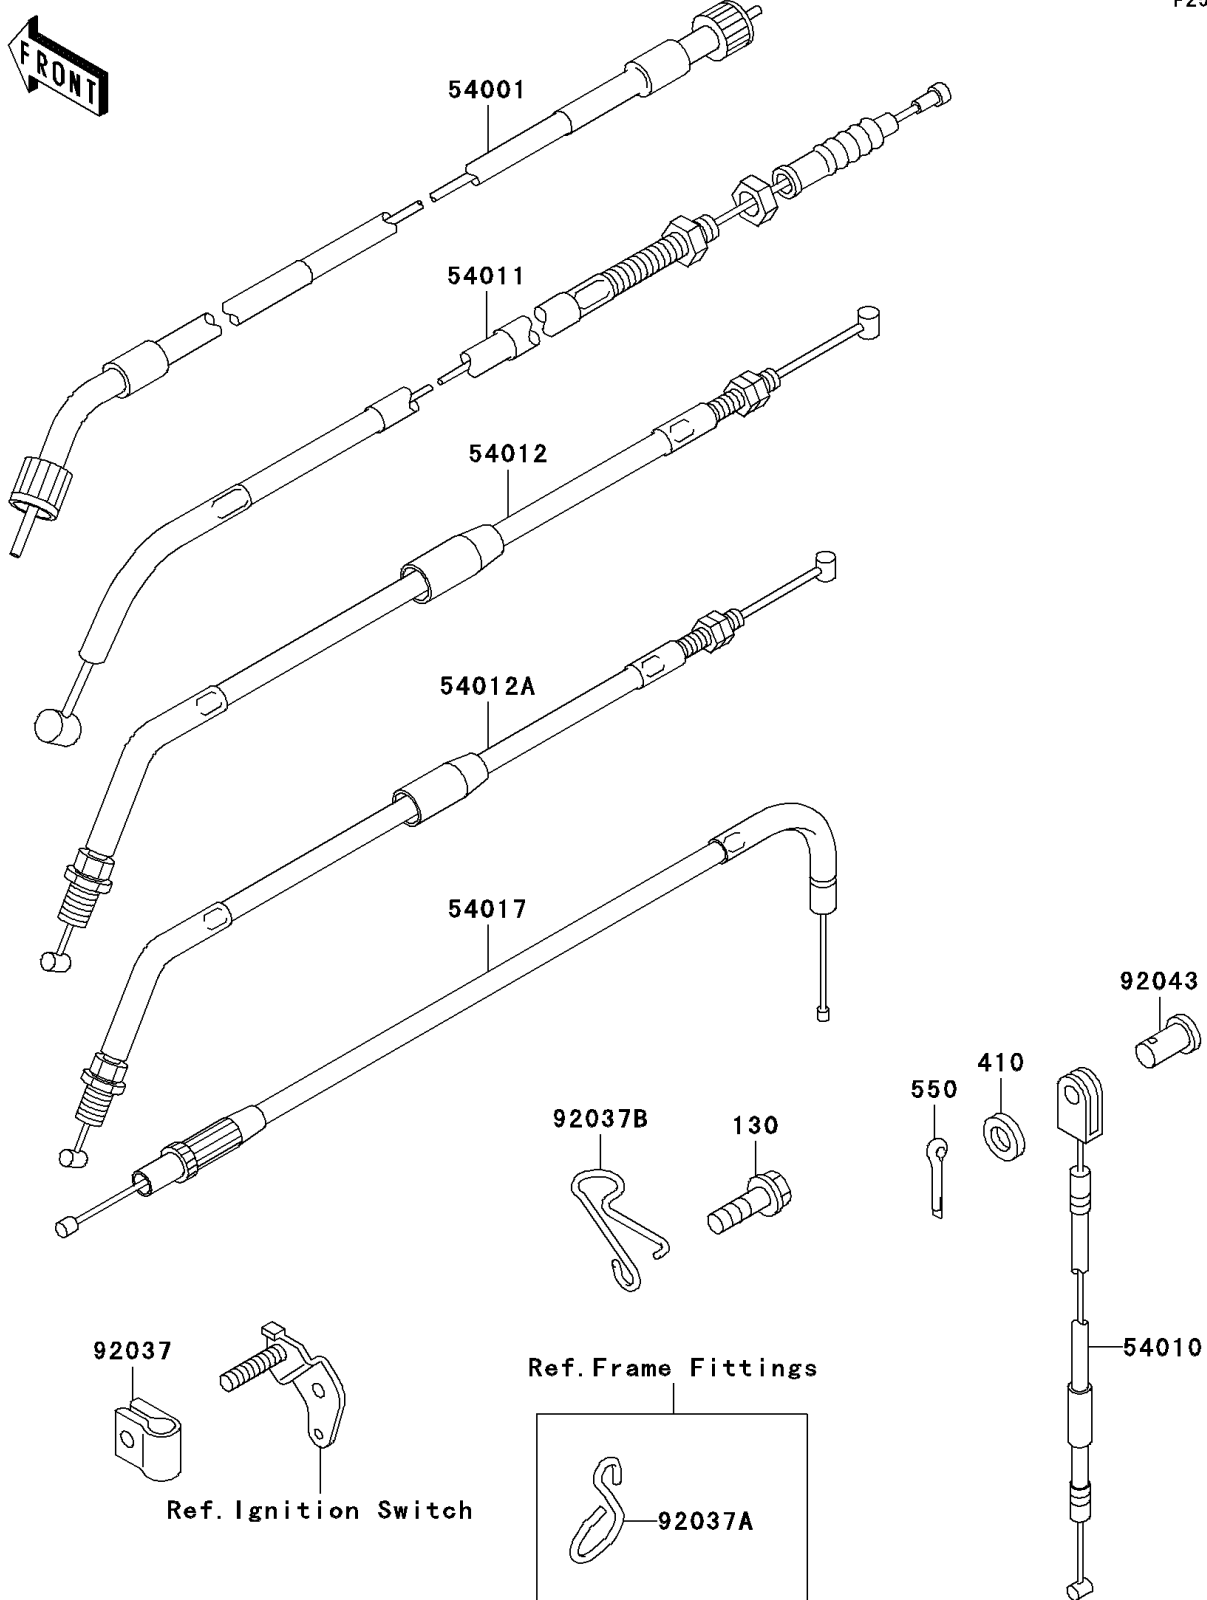

2000 KLR650 PARTS DIAGRAM

Cables

F2540

2000 KLR650 PARTS LIST

Cables

ITEM NAME	PART NUMBER	QUANTITY
BOLT-FLANGED,6X12 (Ref # 130)	130B0612	1
WASHER-PLAIN-SMALL,5MM (Ref # 410)	410B0500	1
PIN-COTTER,2.0X12 (Ref # 550)	550D2012	1
CABLE-SPEEDMETER (Ref # 54001)	54001-1207	1
CABLE,SIDE STAND SWITCH (Ref # 54010)	54010-1103	1
CABLE-CLUTCH (Ref # 54011)	54011-1257	1
CABLE-THROTTLE,OPENING (Ref # 54012)	54012-1327	1
CABLE-THROTTLE,CLOSING (Ref # 54012A)	54012-1328	1
CABLE-STARTER (Ref # 54017)	54017-1090	1
CLAMP,CABLE (Ref # 92037)	92037-1777	1
CLAMP,CABLE (Ref # 92037A)	92037-1904	1
CLAMP,CABLE (Ref # 92037B)	92037-1937	1
PIN,5X10 (Ref # 92043)	92043-1346	1