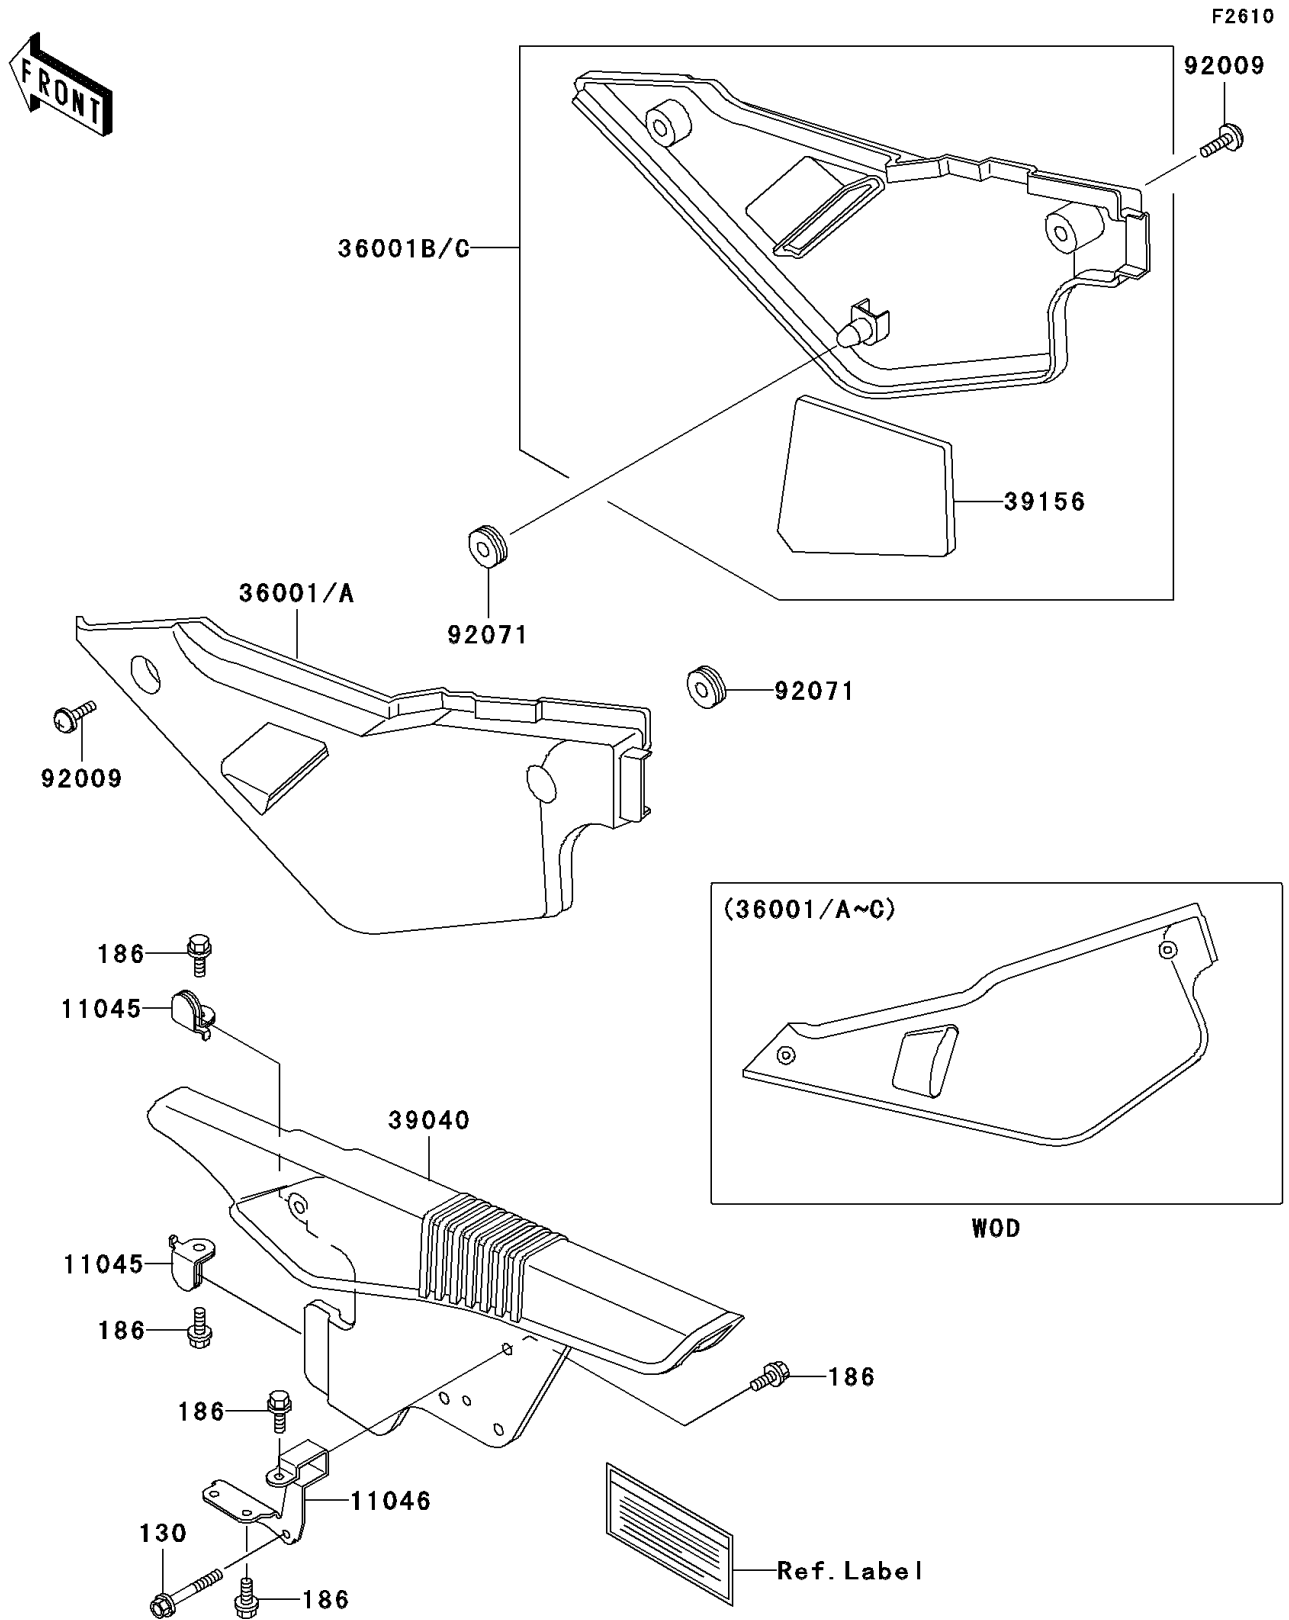

2000 KLR650 PARTS DIAGRAM

Side Covers/Chain Cover

2000 KLR650 PARTS LIST

Side Covers/Chain Cover

ITEM NAME	PART NUMBER	QUANTITY
BRACKET,CHAIN CASE,FR (Ref # 11045)	11045-1335	2
BRACKET,CHAIN CASE,RR (Ref # 11046)	11046-1391	1
COVER-SIDE,LH,O.GREEN (Ref # 36001A)	36001-1346-68	1
COVER-SIDE,RH,O.GREEN (Ref # 36001C)	36001-1537-68	1
BOLT-FLANGED (Ref # 130)	130H0640	2
BOLT-UPSET-WP (Ref # 186)	186C0612	5
COVER-ASSY-CHAIN CASE (Ref # 39040)	39040-1057	1
PAD,SIDE COVER (Ref # 39156)	39156-1426	1
SCREW,6X10,WHITE (Ref # 92009)	92009-1286	4
GROMMET (Ref # 92071)	92071-056	2