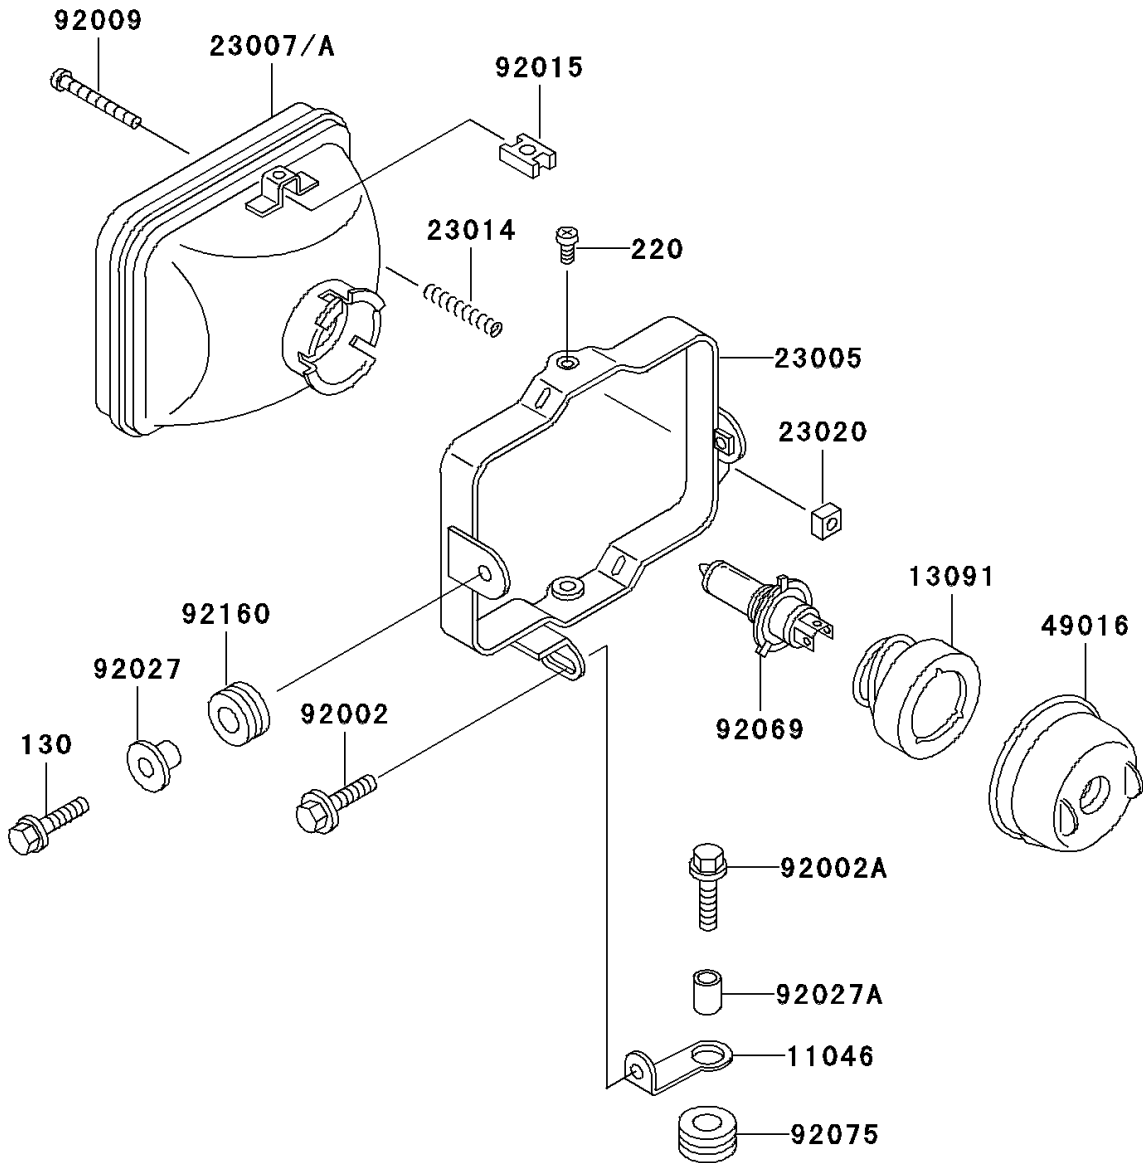

1996 KLR650 PARTS DIAGRAM

Headlight(s)

F2710

1996 KLR650 PARTS LIST

Headlight(s)

ITEM NAME	PART NUMBER	QUANTITY
BOLT-FLANGED,8X25 (Ref # 130)	130B0825	2
SCREW-PAN-CROS,5X8 (Ref # 220)	220B0508	2
BRACKET,HEAD LAMP (Ref # 11046)	11046-1041	1
HOLDER,SOCKET (Ref # 13091)	13091-1558	1
BODY-COMP-HEAD LAMP (Ref # 23005)	23005-1052	1
LENS-COMP,HEAD LAMP (Ref # 23007)	23007-1174	1
SPRING,FOCUS ADJUSTING (Ref # 23014)	23014-005	1
NUT,4MM,FOCUS ADJUST (Ref # 23020)	23020-018	1
COVER-SEAL,SOCKET (Ref # 49016)	49016-1037	1
BOLT,6X16 (Ref # 92002)	92002-1124	1
BOLT,6X25 (Ref # 92002A)	92002-1135	1
SCREW,4X48 (Ref # 92009)	92009-1065	1
NUT,5MM (Ref # 92015)	92015-1354	2
COLLAR,L=14 (Ref # 92027)	92027-1134	2
COLLAR,6.8X10X12 (Ref # 92027A)	92027-162	1
BULB,12V 60/55W,H4 (Ref # 92069)	92069-1002	1
DAMPER (Ref # 92075)	92075-209	1
DAMPER (Ref # 92160)	92160-1007	2