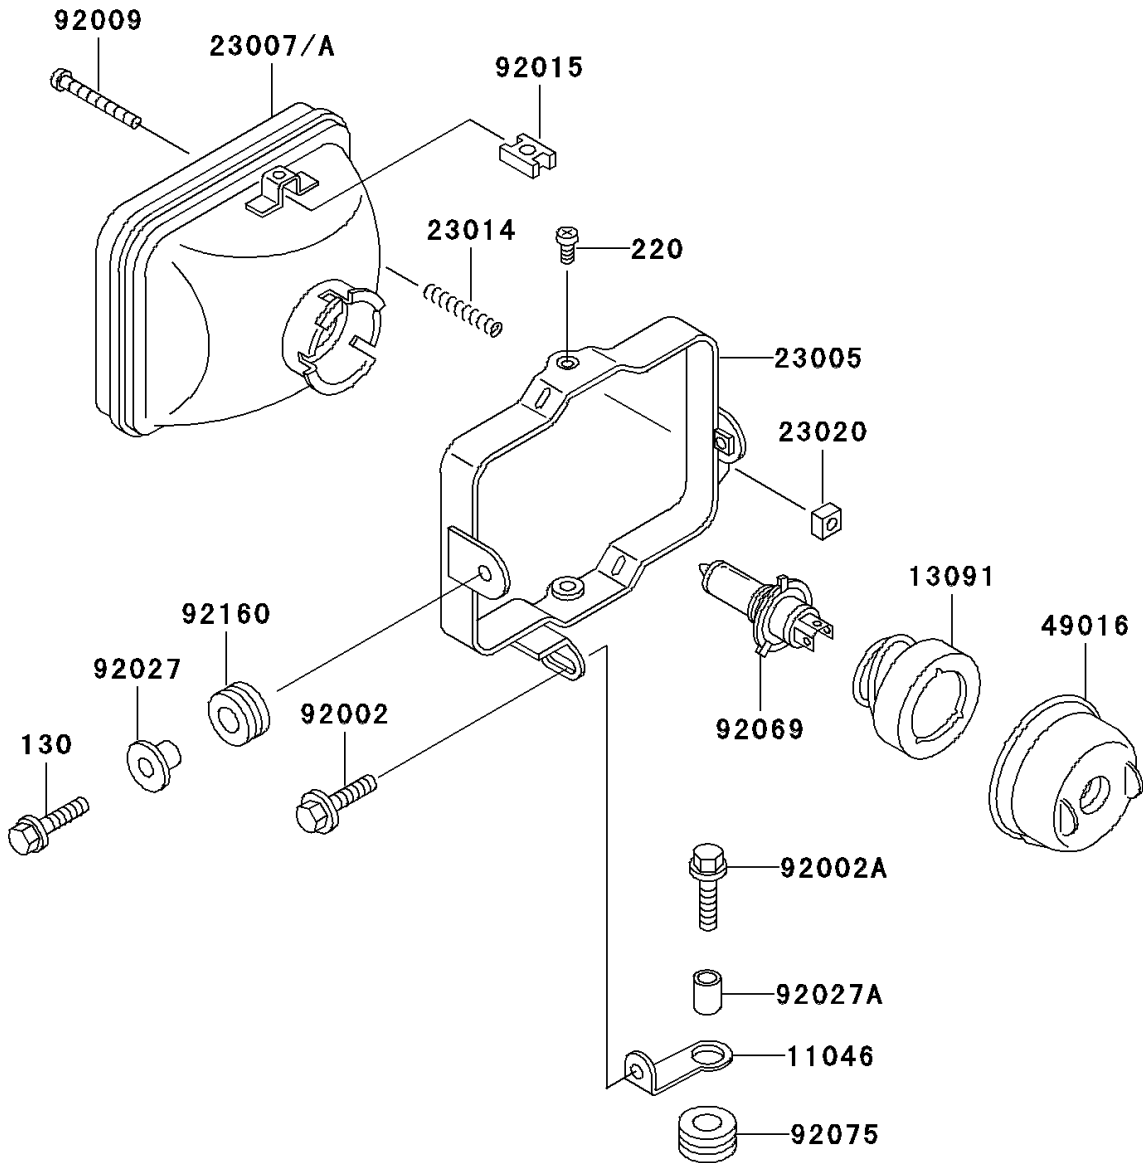

1997 KLR650 PARTS DIAGRAM

Headlight(s)

F2710

1997 KLR650 PARTS LIST

Headlight(s)

ITEM NAME	PART NUMBER	QUANTITY
BOLT-FLANGED,8X25 (Ref # 130)	130B0825	2
SCREW-PAN-CROS,5X8 (Ref # 220)	220B0508	2
BRACKET,HEAD LAMP (Ref # 11046)	11046-1041	1
HOLDER,SOCKET (Ref # 13091)	13091-1558	1
BODY-COMP-HEAD LAMP (Ref # 23005)	23005-1052	1
LENS-COMP,HEAD LAMP (Ref # 23007)	23007-1174	1
SPRING,FOCUS ADJUSTING (Ref # 23014)	23014-005	1
NUT,4MM,FOCUS ADJUST (Ref # 23020)	23020-018	1
COVER-SEAL,SOCKET (Ref # 49016)	49016-1037	1
BOLT,6X16 (Ref # 92002)	92002-1124	1
BOLT,6X25 (Ref # 92002A)	92002-1135	1
SCREW,4X48 (Ref # 92009)	92009-1065	1
NUT,5MM (Ref # 92015)	92015-1354	2
COLLAR,L=14 (Ref # 92027)	92027-1134	2
COLLAR,6.8X10X12 (Ref # 92027A)	92027-162	1
BULB,12V 60/55W,H4 (Ref # 92069)	92069-1002	1
DAMPER (Ref # 92075)	92075-209	1
DAMPER (Ref # 92160)	92160-1007	2