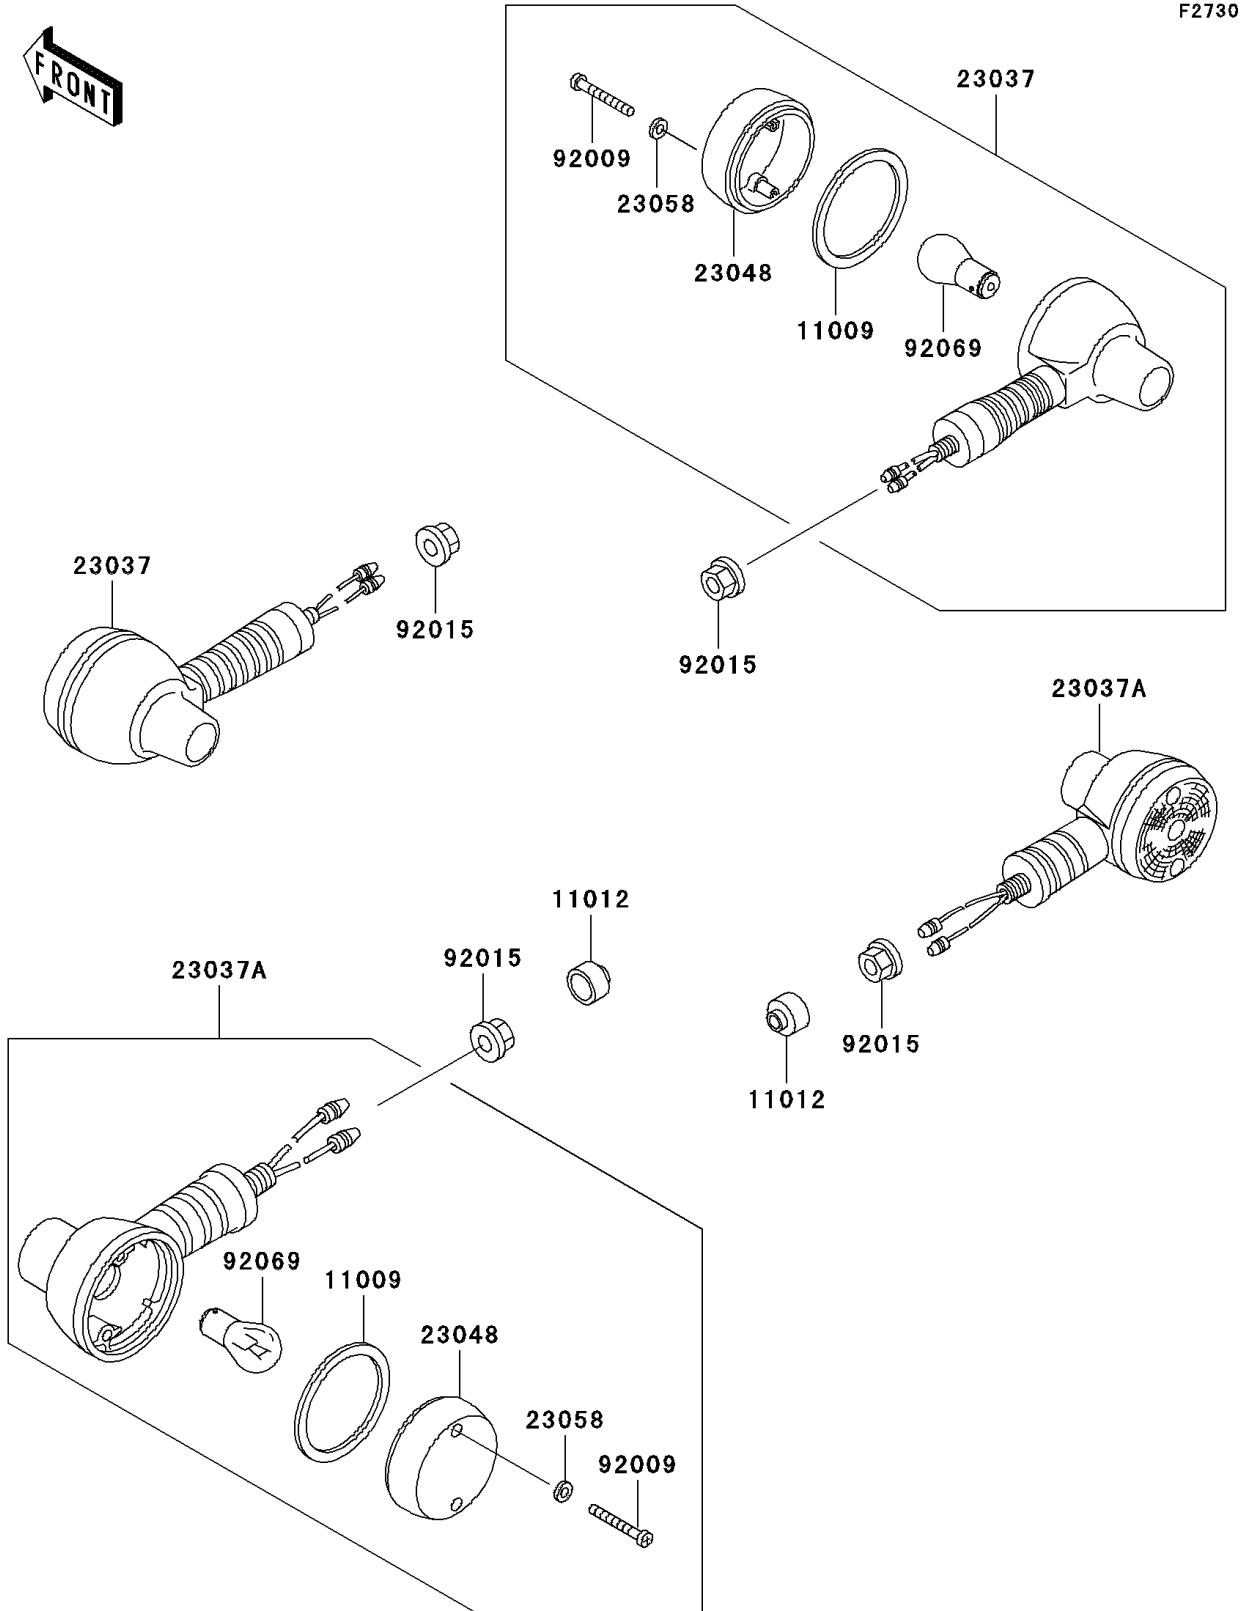

2000 KLR650 PARTS DIAGRAM

Turn Signals

2000 KLR650 PARTS LIST

Turn Signals

ITEM NAME	PART NUMBER	QUANTITY
GASKET,TURN SIGNAL LAMP LENS (Ref # 11009)	11009-1128	4
CAP,SIGNAL LAMP (Ref # 11012)	11012-1367	2
LAMP-ASSY-SIGNAL,FR (Ref # 23037)	23037-1201	2
LAMP-ASSY-SIGNAL,RR (Ref # 23037A)	23037-1202	2
LENS-SIGNAL LAMP (Ref # 23048)	23048-1076	4
WASHER,PLAIN,4MM (Ref # 23058)	23058-002	8
SCREW,TAPPING,4X30 (Ref # 92009)	92009-1056	8
NUT,FLANGED,10MM (Ref # 92015)	92015-1428	4
BULB,12V 32CP(23W) (Ref # 92069)	92069-055	4