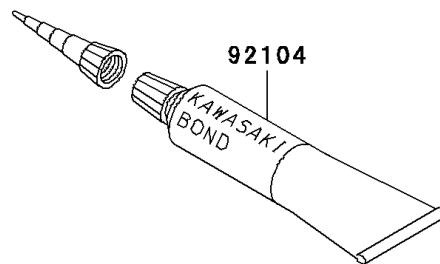

# 1998 KLR650 PARTS DIAGRAM

Owner's Tools

56007

F2810

## 1998 KLR650 PARTS LIST

### Owner's Tools

ITEM NAME	PART NUMBER	QUANTITY
TOOLKIT (Ref # 56007)	56007-1332	1
BAG,TOOL (Ref # 56008)	56008-1075	1
GASKET-LIQUID,TUBE,100G,SILVER (Ref # 92104)	92104-002	1
TOOL-DRIVER,#3PHILLIPS (Ref # 92107)	92107-005	1
TOOL-DRIVER,#2PHILLIPS (Ref # 92107A)	92107-1053	1
TOOL-WRENCH,SPOKE (Ref # 92110)	92110-1016	1
TOOL-WRENCH,BOX,18MM (Ref # 92110A)	92110-1111	1
TOOL-WRENCH,BOX,12MM (Ref # 92110B)	92110-1131	1
TOOL-WRENCH,BOX END,24MM (Ref # 92110C)	92110-1150	1
TOOL-WRENCH,BOX END,19MM (Ref # 92110D)	92110-1151	1
TOOL-WRENCH,OPEN END,10X12 (Ref # 92110E)	92110-1152	1
TOOL-WRENCH,OPEN END,14X17 (Ref # 92110F)	92110-1153	1
TOOL-BAR,BOX END WRENCH (Ref # 92111)	92111-1051	1
TOOL-PLIERS (Ref # 92112)	92112-003	1
TOOL-WRENCH,ALLEN,6MM (Ref # 92127)	92127-003	1