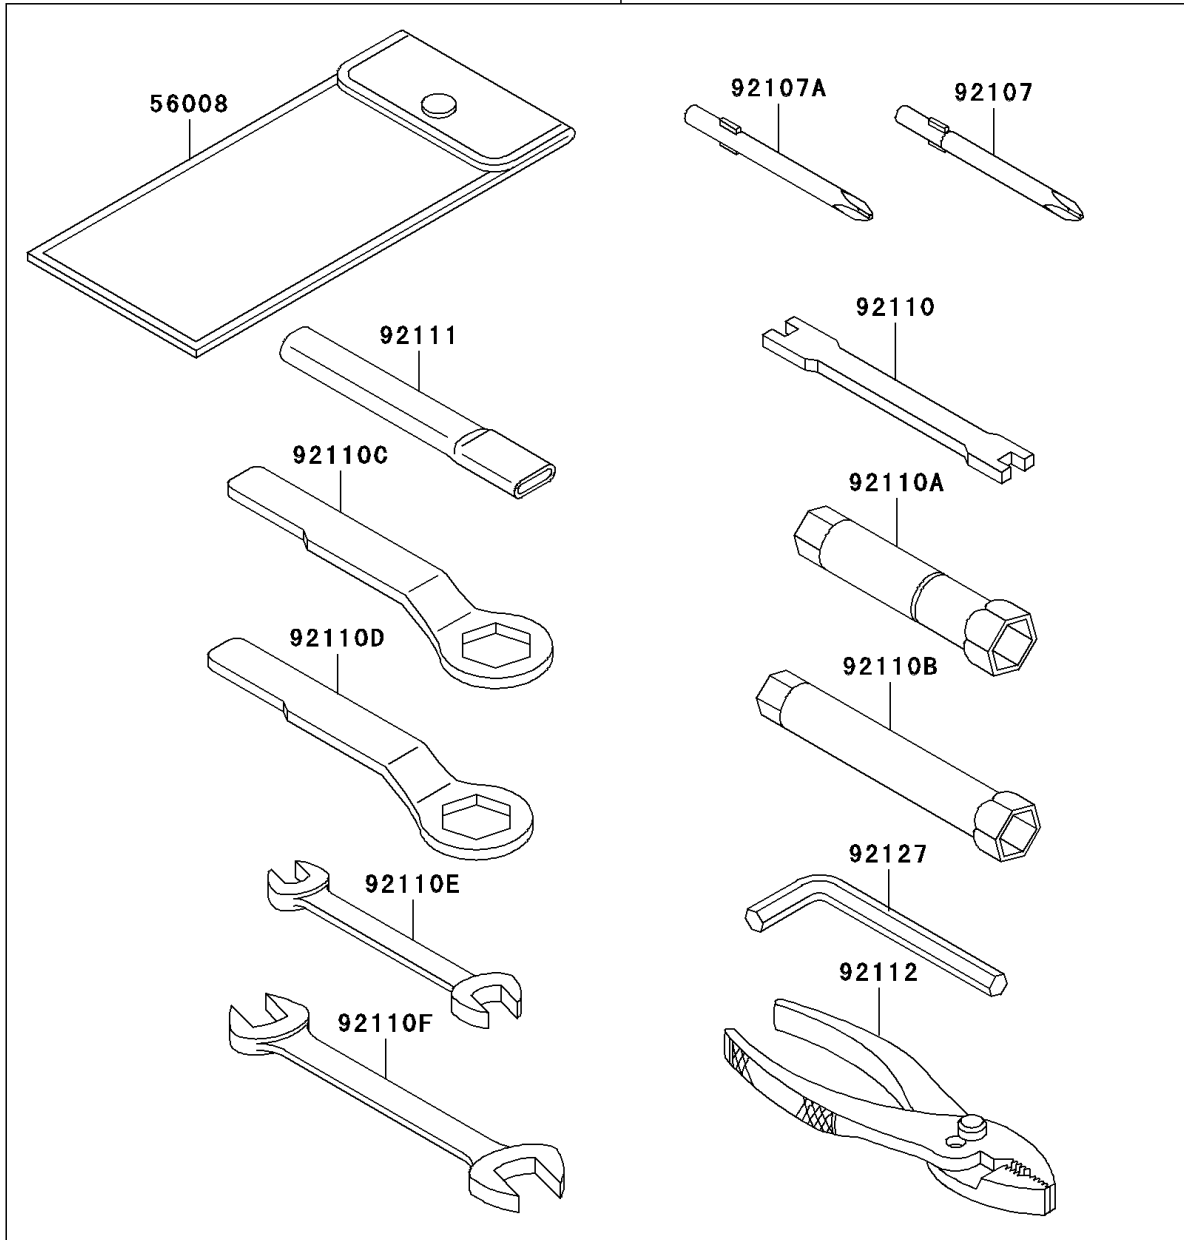

# 1998 KLR650 PARTS DIAGRAM

Owner's Tools

56007

F2810

## 1998 KLR650 PARTS LIST

### Owner's Tools

ITEM NAME	PART NUMBER	QUANTITY
TOOLKIT (Ref # 56007)	56007-1332	1
BAG,TOOL (Ref # 56008)	56008-1075	1
GASKET-LIQUID,TUBE,100G,SILVER (Ref # 92104)	92104-002	1
TOOL-DRIVER,#3PHILLIPS (Ref # 92107)	92107-005	1
TOOL-DRIVER,#2PHILLIPS (Ref # 92107A)	92107-1053	1
TOOL-WRENCH,SPOKE (Ref # 92110)	92110-1016	1
TOOL-WRENCH,BOX,18MM (Ref # 92110A)	92110-1111	1
TOOL-WRENCH,BOX,12MM (Ref # 92110B)	92110-1131	1
TOOL-WRENCH,BOX END,24MM (Ref # 92110C)	92110-1150	1
TOOL-WRENCH,BOX END,19MM (Ref # 92110D)	92110-1151	1
TOOL-WRENCH,OPEN END,10X12 (Ref # 92110E)	92110-1152	1
TOOL-WRENCH,OPEN END,14X17 (Ref # 92110F)	92110-1153	1
TOOL-BAR,BOX END WRENCH (Ref # 92111)	92111-1051	1
TOOL-PLIERS (Ref # 92112)	92112-003	1
TOOL-WRENCH,ALLEN,6MM (Ref # 92127)	92127-003	1