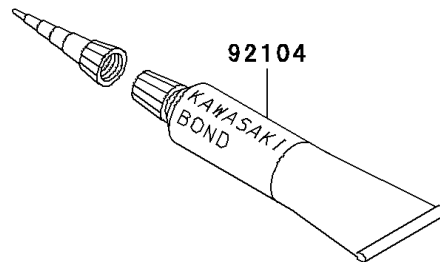

# 2000 KLR650 PARTS DIAGRAM

Owner's Tools

56007

F2810

## 2000 KLR650 PARTS LIST

### Owner's Tools

ITEM NAME	PART NUMBER	QUANTITY
TOOLKIT (Ref # 56007)	56007-1332	1
BAG,TOOL (Ref # 56008)	56008-1075	1
GASKET-LIQUID,TUBE,100G,SILVER (Ref # 92104)	92104-002	1
TOOL-DRIVER,#3PHILLIPS (Ref # 92107)	92107-005	1
TOOL-DRIVER,#2PHILLIPS (Ref # 92107A)	92107-1053	1
TOOL-WRENCH,SPOKE (Ref # 92110)	92110-1016	1
TOOL-WRENCH,BOX,18MM (Ref # 92110A)	92110-1111	1
TOOL-WRENCH,BOX,12MM (Ref # 92110B)	92110-1131	1
TOOL-WRENCH,BOX END,24MM (Ref # 92110C)	92110-1150	1
TOOL-WRENCH,BOX END,19MM (Ref # 92110D)	92110-1151	1
TOOL-WRENCH,OPEN END,10X12 (Ref # 92110E)	92110-1152	1
TOOL-WRENCH,OPEN END,14X17 (Ref # 92110F)	92110-1153	1
TOOL-BAR,BOX END WRENCH (Ref # 92111)	92111-1051	1
TOOL-PLIERS (Ref # 92112)	92112-003	1
TOOL-WRENCH,ALLEN,6MM (Ref # 92127)	92127-003	1