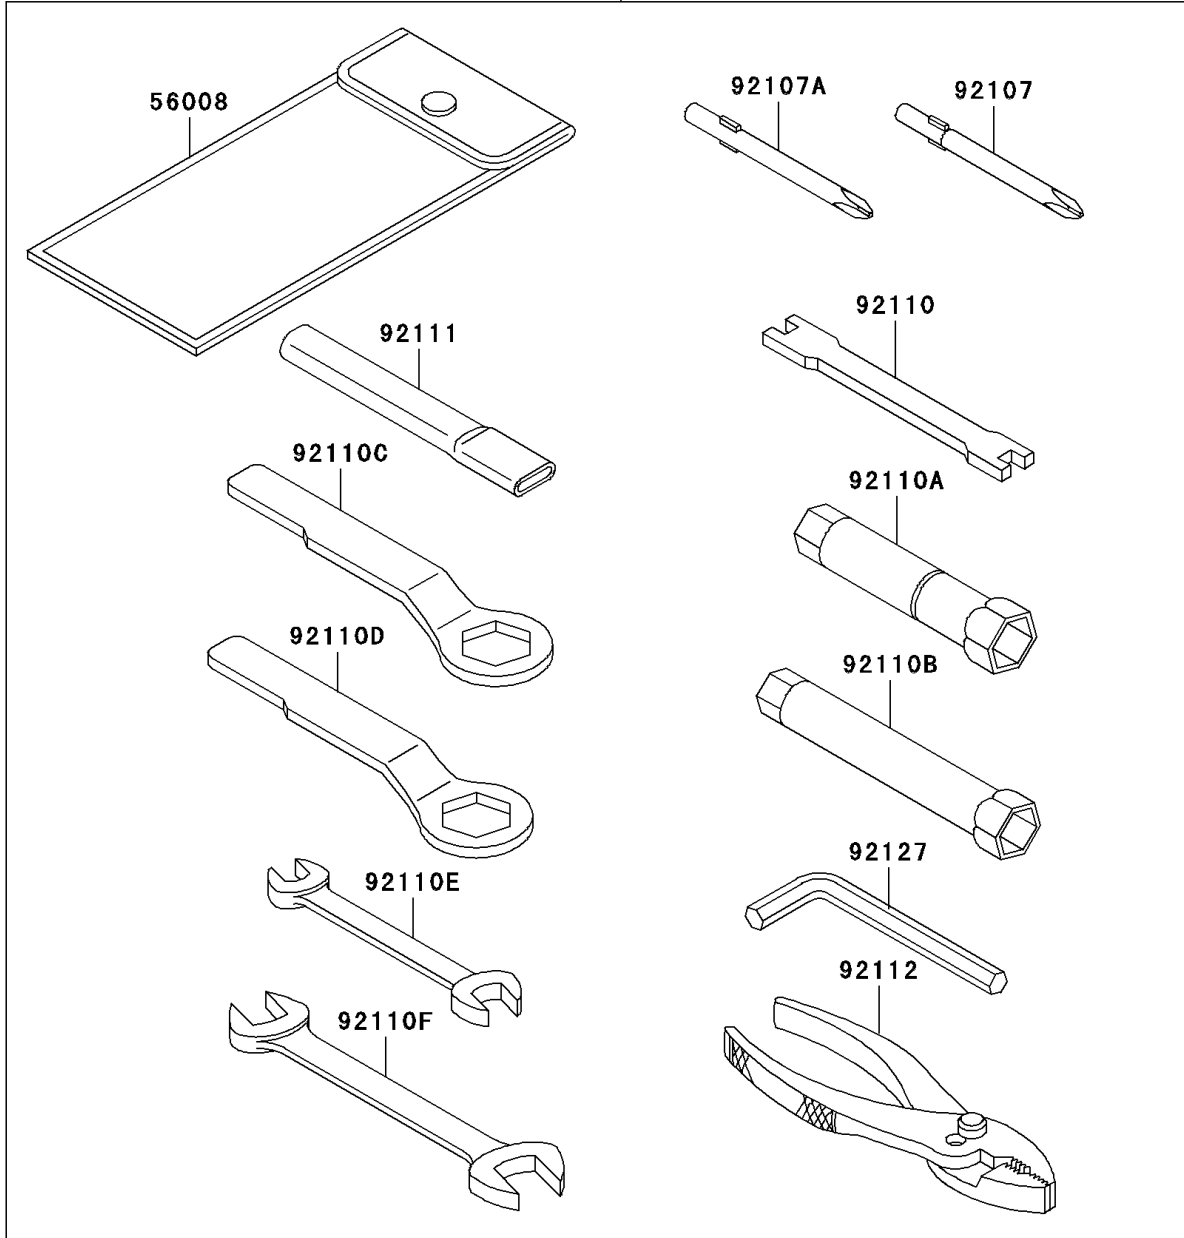

# 2000 KLR650 PARTS DIAGRAM

Owner's Tools

56007

F2810

## 2000 KLR650 PARTS LIST

### Owner's Tools

ITEM NAME	PART NUMBER	QUANTITY
TOOLKIT (Ref # 56007)	56007-1332	1
BAG,TOOL (Ref # 56008)	56008-1075	1
GASKET-LIQUID,TUBE,100G,SILVER (Ref # 92104)	92104-002	1
TOOL-DRIVER,#3PHILLIPS (Ref # 92107)	92107-005	1
TOOL-DRIVER,#2PHILLIPS (Ref # 92107A)	92107-1053	1
TOOL-WRENCH,SPOKE (Ref # 92110)	92110-1016	1
TOOL-WRENCH,BOX,18MM (Ref # 92110A)	92110-1111	1
TOOL-WRENCH,BOX,12MM (Ref # 92110B)	92110-1131	1
TOOL-WRENCH,BOX END,24MM (Ref # 92110C)	92110-1150	1
TOOL-WRENCH,BOX END,19MM (Ref # 92110D)	92110-1151	1
TOOL-WRENCH,OPEN END,10X12 (Ref # 92110E)	92110-1152	1
TOOL-WRENCH,OPEN END,14X17 (Ref # 92110F)	92110-1153	1
TOOL-BAR,BOX END WRENCH (Ref # 92111)	92111-1051	1
TOOL-PLIERS (Ref # 92112)	92112-003	1
TOOL-WRENCH,ALLEN,6MM (Ref # 92127)	92127-003	1