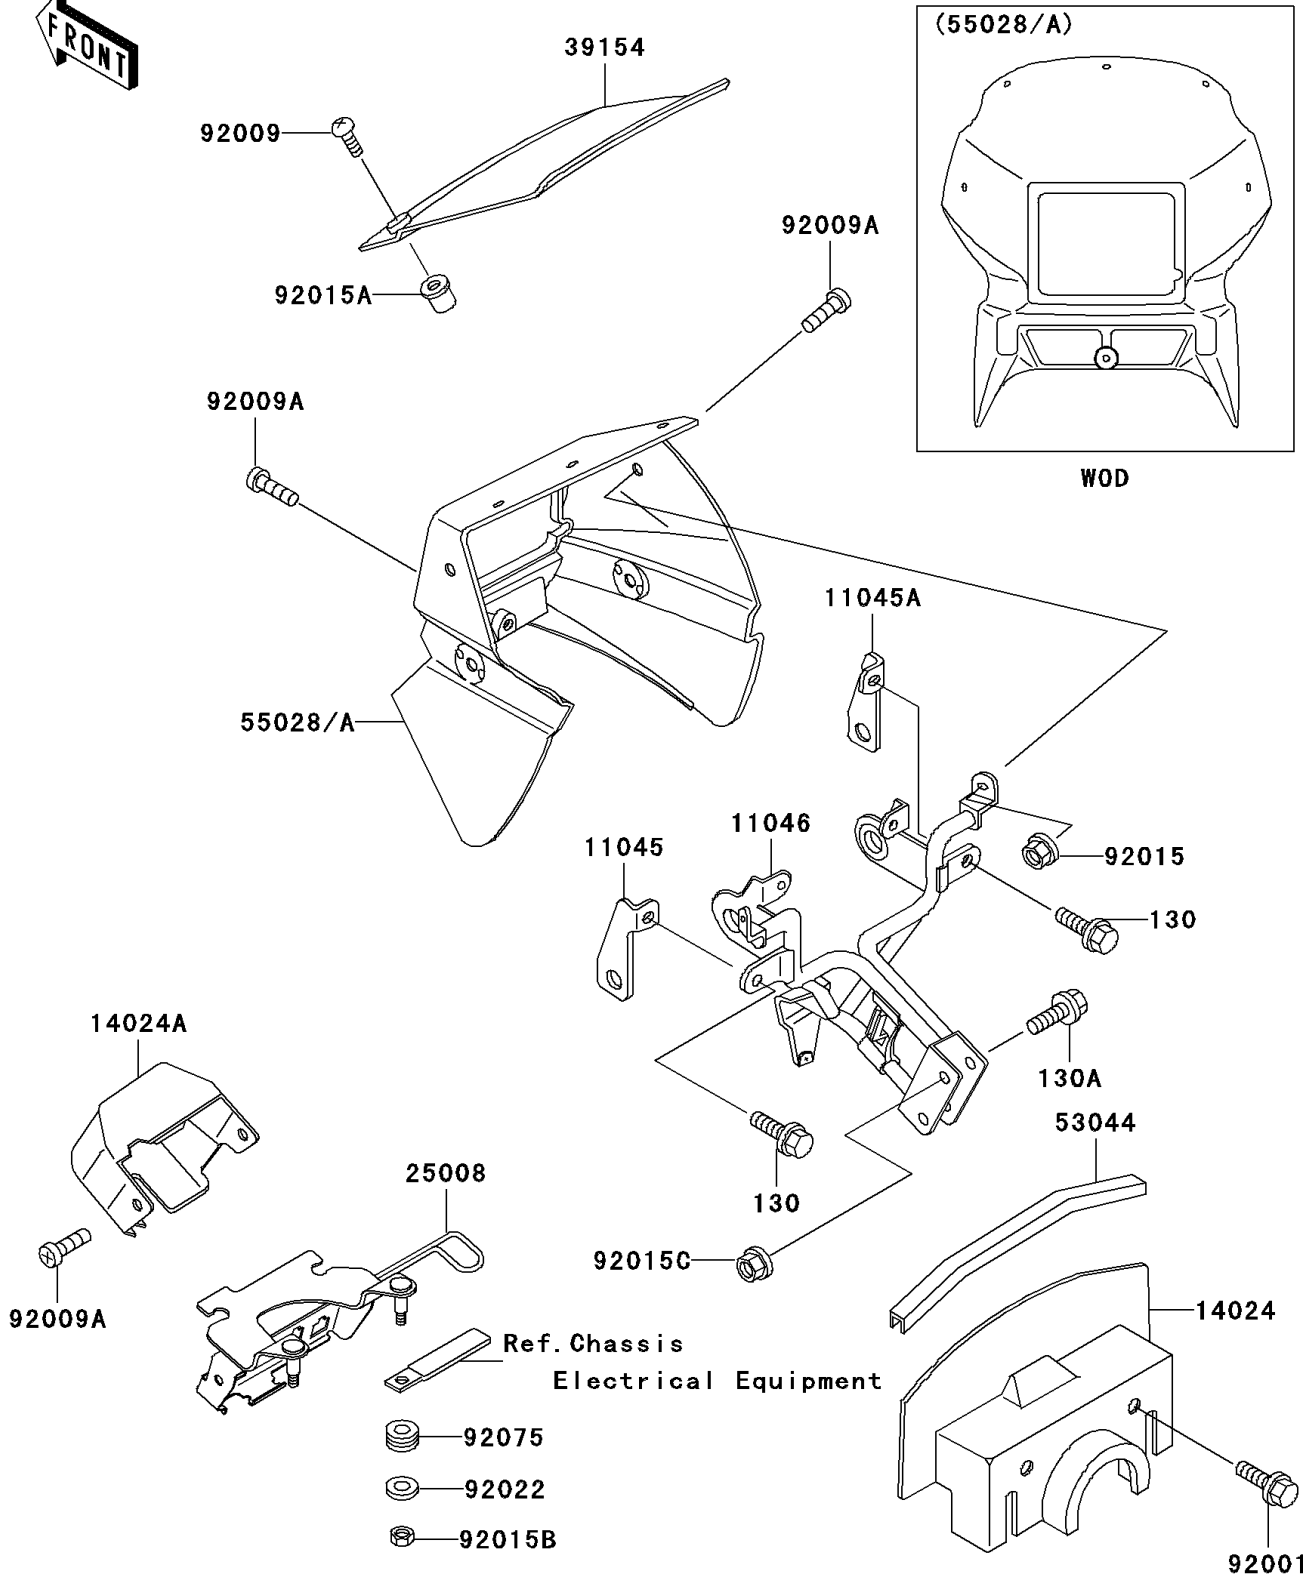

1997 KLR650 PARTS DIAGRAM

Cowling

F2871

1997 KLR650 PARTS LIST

Cowling

ITEM NAME	PART NUMBER	QUANTITY
BOLT-FLANGED,6X12 (Ref # 130)	130C0612	2
BOLT-FLANGED,8X25 (Ref # 130A)	130G0825	2
BRACKET,SIGNAL LAMP,LH (Ref # 11045)	11045-1798	1
BRACKET,SIGNAL LAMP,RH (Ref # 11045A)	11045-1799	1
BRACKET,COWLING (Ref # 11046)	11046-1036	1
COVER,COWLING,INNER (Ref # 14024)	14024-1366	1
COVER,HARNESS COUPLER (Ref # 14024A)	14024-1471	1
BRACKET-METER (Ref # 25008)	25008-1137	1
WINDSHIELD (Ref # 39154)	39154-1065	1
TRIM,COWLING COVER (Ref # 53044)	53044-1106	1
COWLING,UPP,F.B.GREEN (Ref # 55028)	55028-1164-59	1
BOLT,6X14,BLACK (Ref # 92001)	92001-1847	2
SCREW,5X14 (Ref # 92009)	92009-1653	3
SCREW,6X14 (Ref # 92009A)	92009-1662	5
NUT,FLANGED,6MM (Ref # 92015)	92015-1193	2
NUT,5MM,COWLING (Ref # 92015A)	92015-1343	3
NUT,6MM (Ref # 92015B)	92015-1391	2
NUT,FLANGED,8MM (Ref # 92015C)	92015-1406	2
WASHER,6.5X20X1.6 (Ref # 92022)	92022-1557	2
DAMPER (Ref # 92075)	92075-024	2